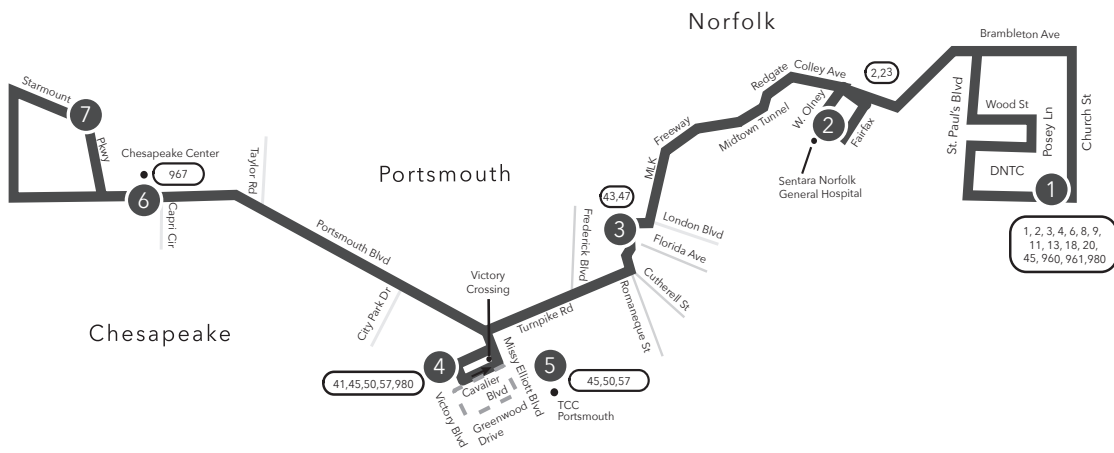

# Route 44

Downtown Transit Center / Sentara Norfolk General Hospital/ Midtown Portsmouth

**Legend**

- Daily
- After 7 pm & all day Sunday
- Streets
- Time Point
- Connecting Bus Routes
- Point of Interest

**SATURDAY:** From DNTC to Sentara Norfolk General Hospital to Florida Avenue to Victory Crossing/TCC Portsmouth to Jolliff Road

**SATURDAY:** From Jolliff Road to Victory Crossing/TCC Portsmouth to Florida Avenue to Sentara Norfolk General Hospital to DNTC

**SUNDAY:** From DNTC to Sentara Norfolk General Hospital to Florida Avenue to TCC Portsmouth to Jolliff Road

**SUNDAY:** From Jolliff Road to TCC Portsmouth to Florida Avenue to Sentara Norfolk General Hospital to DNTC

**Route 44**  
Downtown Transit Center/  
Norfolk General Hospital/  
Midtown Portsmouth

Effective: 01.15.23