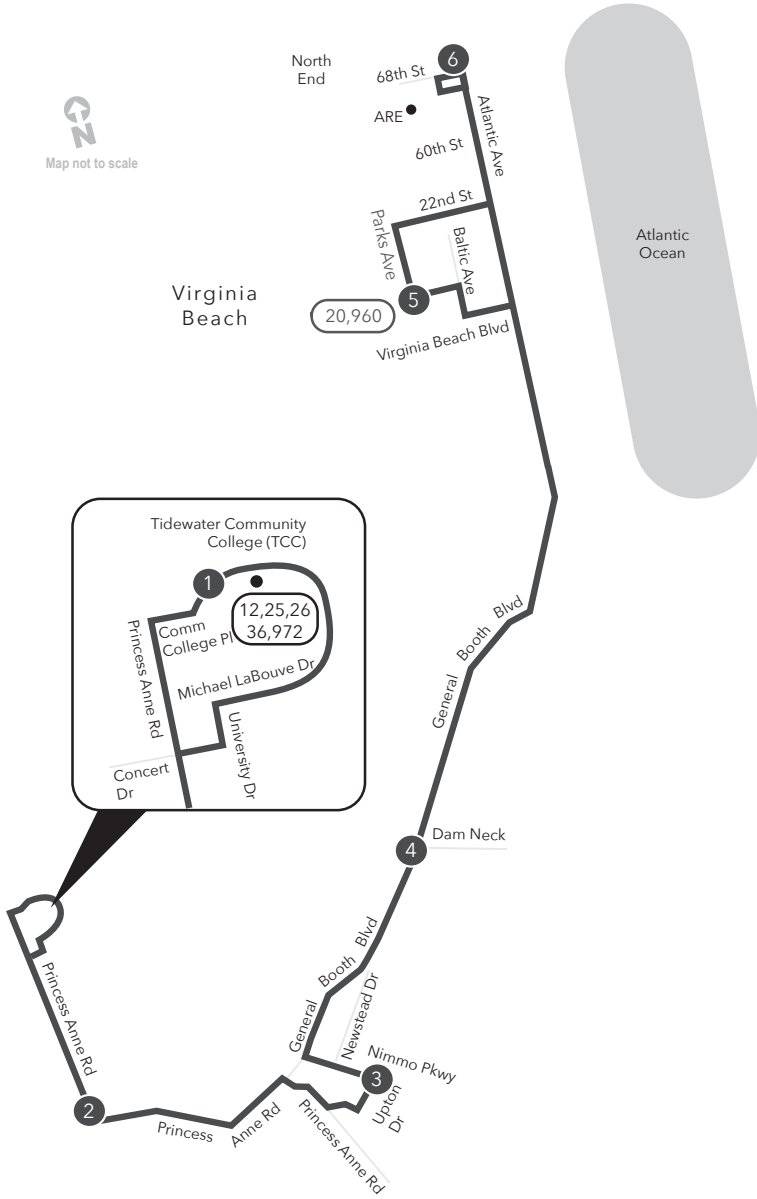

# Route 33 Tidewater Community College/ 68th Street & Atlantic Ave

**Legend**

- Weekday & Saturday
- Streets
- Time Point
- Connecting Bus Routes
- Point of Interest

PM times are shaded & in bold.

**WEEKDAY:**  
From Tidewater Community College to 68th Street & Atlantic Ave

1	2	3	4	5	6
Tidewater Community College	Virginia Beach Municipal Center	Nimmo Pkwy Upton Drive	Dam Neck Rd General Booth Blvd	Parks Ave 19th St	Atlantic Ave 68th St
—	—	—	—	6:31	6:51
6:48	6:58	7:08	7:16	7:37	7:57
7:48	7:58	8:08	8:16	8:37	8:57
8:48	8:58	9:08	9:16	9:36	9:57
9:48	9:58	10:09	10:16	10:36	10:56
10:48	10:59	11:10	11:17	11:37	11:57
11:48	11:59	<b>12:10</b>	<b>12:18</b>	<b>12:40</b>	<b>12:55</b>
<b>12:48</b>	<b>12:59</b>	<b>1:11</b>	<b>1:20</b>	<b>1:42</b>	<b>1:57</b>
<b>1:48</b>	<b>1:59</b>	<b>2:11</b>	<b>2:20</b>	<b>2:42</b>	<b>2:57</b>
<b>2:48</b>	<b>2:59</b>	<b>3:11</b>	<b>3:20</b>	<b>3:42</b>	<b>3:57</b>
<b>3:48</b>	<b>3:59</b>	<b>4:11</b>	<b>4:20</b>	<b>4:42</b>	<b>4:57</b>
<b>4:48</b>	<b>4:59</b>	<b>5:11</b>	<b>5:19</b>	<b>5:41</b>	<b>5:57</b>
<b>5:48</b>	<b>5:59</b>	<b>6:10</b>	<b>6:18</b>	<b>6:40</b>	<b>6:56</b>
<b>6:48</b>	<b>6:59</b>	<b>7:10</b>	<b>7:17</b>	<b>7:39</b>	<b>7:54</b>
<b>7:48</b>	<b>7:59</b>	<b>8:09</b>	<b>8:16</b>	<b>8:38</b>	<b>8:53</b>
<b>8:48</b>	<b>8:59</b>	<b>9:09</b>	<b>9:16</b>	<b>9:38</b>	<b>9:53</b>

# Route 33

Tidewater Community College/ 68th Street & Atlantic Ave

Effective: 01.15.23