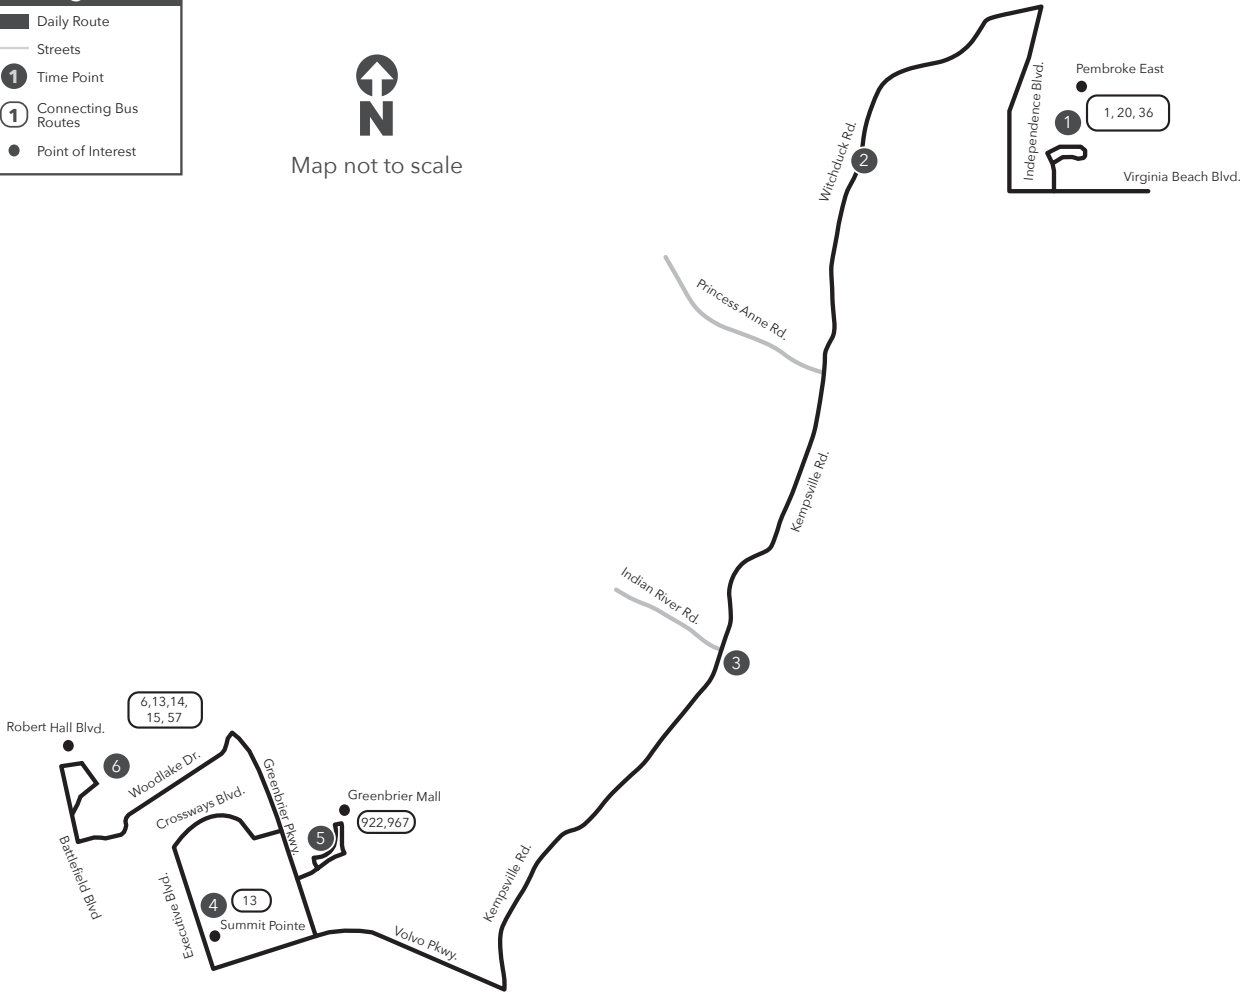

Route 24 Pembroke East / Summit Pointe/ Greenbrier Mall / Robert Hall Blvd.

Legend

- Daily Route
- Streets
- Time Point
- Connecting Bus Routes
- Point of Interest

Map not to scale

PM times are shaded & in bold.

WEEKDAY & SATURDAY:

From Pembroke East to Summit Pointe to Greenbrier Mall to Robert Hall Blvd.

WEEKDAY & SATURDAY:

From Rober Hall Blvd. to Summit Pointe to Greenbrier Mall to Pembroke East

1	2	3	4	5	6	6	5	4	3	2	1
Pembroke East	Witchduck Rd Virginia Beach Blvd	Kempsville Rd Indian River Rd	Summit Pointe	Greenbrier Mall	Robert Hall Blvd	Robert Hall Blvd	Greenbrier Mall	Summit Pointe	Kempsville Rd Indian River Rd	Witchduck Rd Virginia Beach Blvd	Pembroke East
6:00	6:12	6:21	6:33	6:43	6:53	7:01	7:12	7:22	7:34	7:42	7:54
7:00	7:12	7:21	7:33	7:43	7:53	8:00	8:11	8:21	8:33	8:41	8:53
8:00	8:12	8:21	8:33	8:43	8:53	9:00	9:11	9:21	9:33	9:41	9:53
9:00	9:12	9:21	9:33	9:43	9:53	10:00	10:11	10:21	10:33	10:41	10:53
10:00	10:12	10:21	10:33	10:43	10:53	11:00	11:11	11:21	11:33	11:41	11:53
11:00	11:12	11:21	11:33	11:43	11:53	12:00	12:11	12:21	12:33	12:41	12:53
12:00	12:12	12:21	12:33	12:43	12:53	1:00	1:11	1:21	1:33	1:41	1:53
1:00	1:12	1:21	1:33	1:43	1:53	2:00	2:11	2:21	2:33	2:41	2:53
2:00	2:12	2:21	2:33	2:43	2:53	3:00	3:11	3:21	3:33	3:41	3:53
3:00	3:13	3:22	3:34	3:44	3:54	4:00	4:11	4:21	4:33	4:41	4:53
4:00	4:13	4:22	4:34	4:44	4:54	5:00	5:11	5:21	5:33	5:41	5:53
5:00	5:13	5:22	5:34	5:44	5:54	6:00	6:11	6:21	6:33	6:41	6:53
6:00	6:10	6:18	6:30	6:40	6:50	7:00	7:11	7:21	7:33	7:41	7:53
7:00	7:10	7:18	7:30	7:40	7:50	8:00	8:11	8:21	8:33	8:41	8:53
8:00	8:10	8:18	8:30	8:40	-	-	8:43	8:53	9:05	9:13	9:25
9:00	9:10	9:18	9:30	9:40	-	-	9:43	9:53	10:05	10:13	10:25