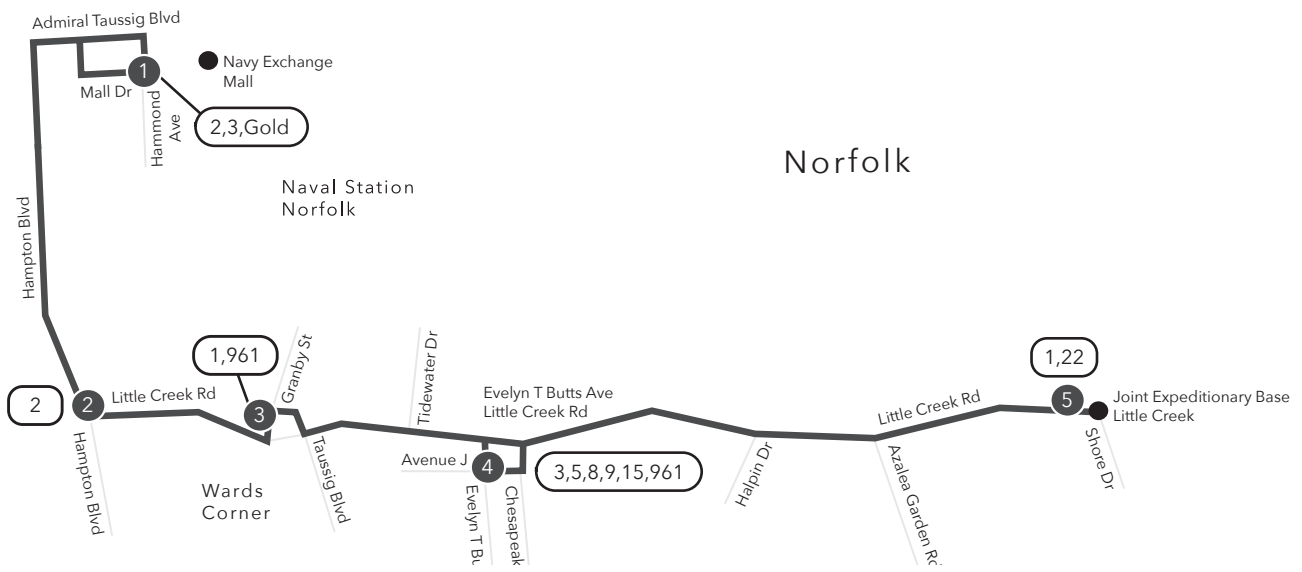

Route 21 Navy Exchange Mall / Joint Expeditionary Base Little Creek

Legend

- Daily
- Streets
- Time Point
- Connecting Bus Routes
- Point of Interest

Map not to scale

PM times are shaded & in bold.

WEEKDAY:
From Navy Exchange Mall to Joint Expeditionary Base Little Creek

WEEKDAY:
From Joint Expeditionary Base Little Creek to Navy Exchange Mall

1	2	3	4	5	5	4	3	2	1
Navy Exchange Mall	Little Creek Rd Hampton Blvd	Wards Corner	Evelyn T Butts Ave Little Creek Rd	Joint Expeditionary Base Little Creek	Joint Expeditionary Base Little Creek	Evelyn T Butts Ave Little Creek Rd	Wards Corner	Little Creek Rd Hampton Blvd	Navy Exchange Mall
5:12	5:20	5:34	5:48	6:00	5:33	5:49	6:05	6:14	6:30
6:09	6:18	6:33	6:48	7:00	6:03	6:19	6:35	6:47	7:03
7:09	7:18	7:33	7:48	8:00	7:03	7:21	7:37	7:49	8:05
8:09	8:18	8:33	8:48	9:00	8:03	8:21	8:37	8:49	9:04
9:09	9:18	9:33	9:48	10:00	9:03	9:21	9:39	9:48	10:03
10:08	10:18	10:33	10:48	11:00	10:03	10:21	10:39	10:48	11:03
11:08	11:18	11:33	11:48	12:00	11:03	11:21	11:39	11:48	12:03
12:08	12:18	12:33	12:48	1:00	12:03	12:21	12:39	12:48	1:03
1:08	1:18	1:33	1:48	2:00	1:03	1:20	1:38	1:47	2:02
2:08	2:18	2:33	2:48	3:00	2:03	2:20	2:38	2:47	3:02
3:08	3:18	3:32	3:48	4:01	3:03	3:21	3:39	3:48	4:03
4:08	4:18	4:32	4:48	5:01	4:04	4:22	4:40	4:49	5:04
5:08	5:18	5:32	5:48	6:01	5:04	5:22	5:40	5:49	6:04
6:08	6:18	6:32	6:48	7:00	6:04	6:22	6:40	6:49	7:03
7:12	7:21	7:33	7:48	8:00	7:03	7:21	7:39	7:48	8:02
8:13	8:22	8:34	8:48	9:00	8:03	8:21	8:39	8:48	9:02
9:13	9:22	9:34	9:48	10:00	9:03	9:21	9:39	9:48	10:02
10:13	10:22	10:34	10:44	-	10:03	10:21	10:39	10:48	11:02
11:13	11:22	11:34	11:44	-	-	11:48	12:03	12:11	12:22
12:13	12:22	12:34	12:44	-	-	12:48	1:03	1:11	1:22

Route 21
Navy Exchange Mall /
Joint Expeditionary Base
Little Creek
Effective: 01.15.23