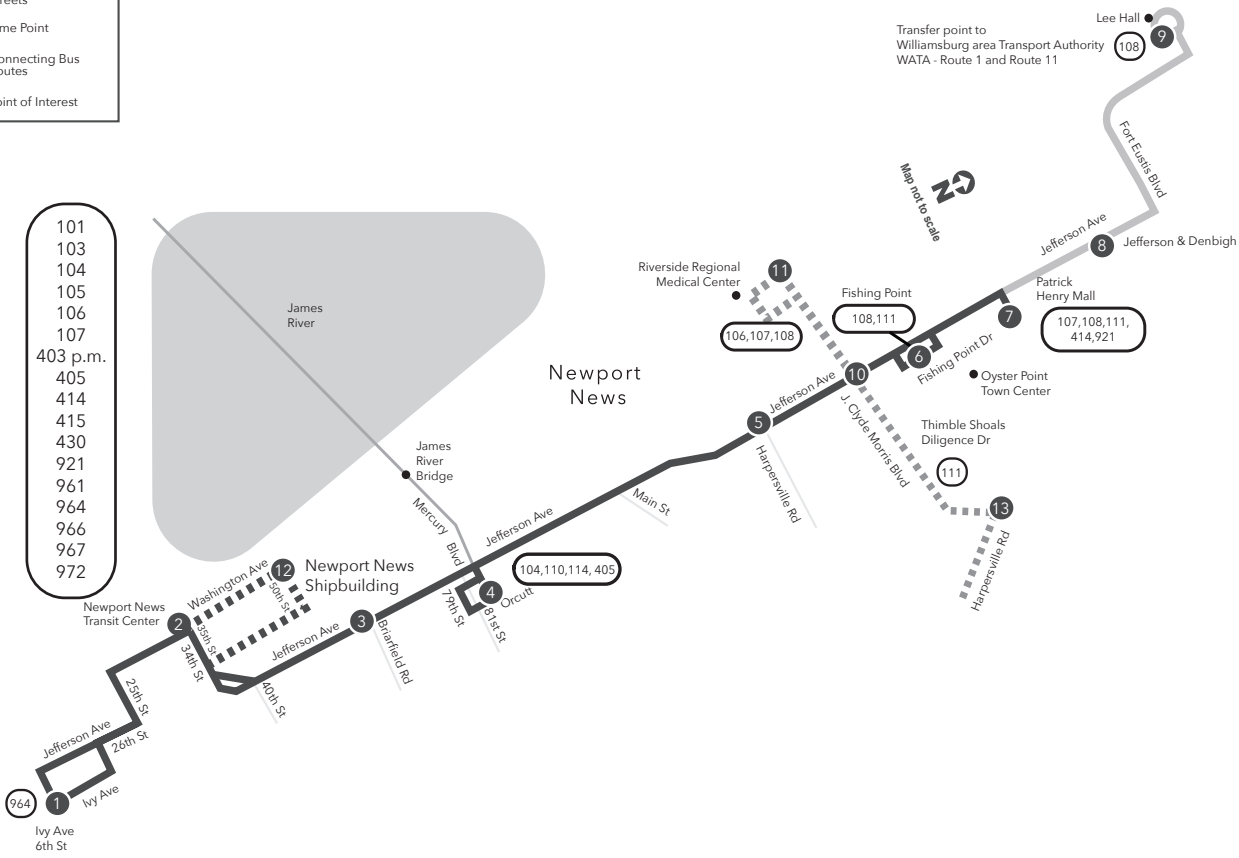

Route 112 Downtown Newport News / Patrick Henry Mall / Lee Hall

Legend

- Daily Route
- Monday - Saturday
- AM only
- Streets
- Time Point
- Connecting Bus Routes
- Point of Interest

PM times are shaded & in bold.

PM times are shaded & in bold.

SATURDAY:

From Ivy Ave / 6th St to Downtown Newport News to Orcutt Ave/ 81st St to Patrick Henry Mall to Lee Hall

SATURDAY:

From Lee Hall to Ivy Ave to Patrick Henry Mall to Orcutt Ave/ 81st St to Downtown Newport News to Ivy Ave/ 6th St