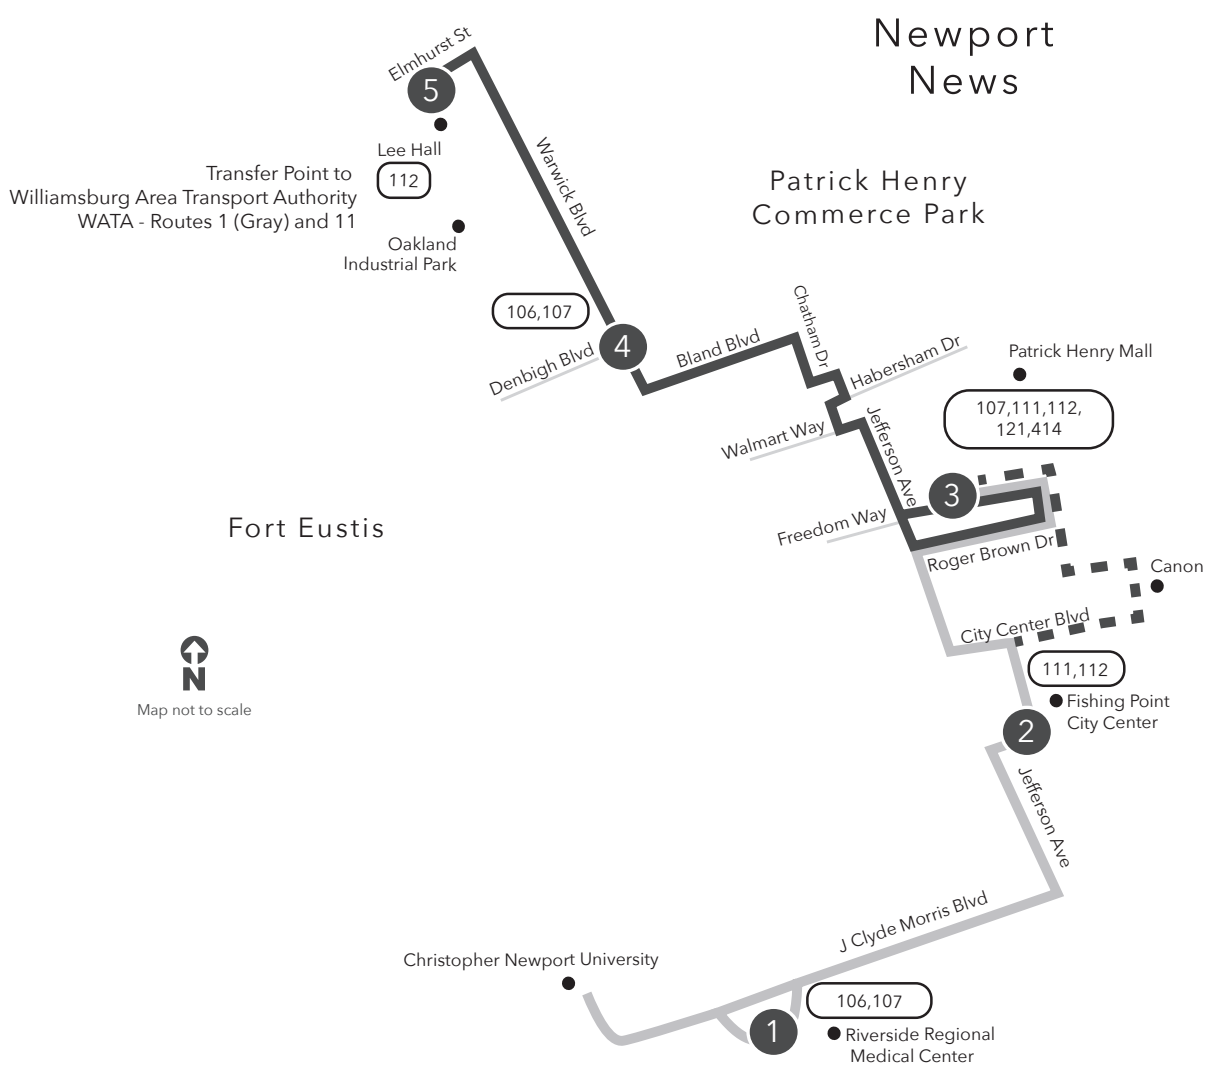

Route 108 Riverside Medical Center / Patrick Henry Mall / Lee Hall

Legend

- Daily Route
- Mon - Fri
- Canon Service
- Streets
- Time Point
- Connecting Bus Routes
- Point of Interest

*Service to Canon
 The 5:11 am trip does not provide service along Jefferson Ave. between Fishing Point and Patrick Henry Mall
PM times are shaded & in bold.

WEEKDAY :
 From Riverside Medical Center to Patrick Henry Mall to Lee Hall

1	2	3	4	5	5	4	3	2	1
Riverside Regional Medical Center	Fishing Point City Center	Patrick Henry Mall	Warwick Blvd Denbigh Blvd	Lee Hall Elmhurst St	Lee Hall Elmhurst St	Warwick Blvd Denbigh Blvd	Patrick Henry Mall	Fishing Point City Center	Riverside Regional Medical Center
5:11*	5:19	5:27	5:39	5:53	5:03	5:17	5:43	5:55	6:04
6:11	6:19	6:27	6:39	6:53	6:03	6:17	6:43	6:55	7:04
7:11	7:19	7:27	7:39	7:53	7:03	7:17	7:43	7:55	8:04
8:11	8:19	8:27	8:39	8:53	8:03	8:17	8:43	8:55	9:04
9:11	9:19	9:27	9:39	9:53	9:03	9:17	9:43	9:55	10:04
10:11	10:19	10:27	10:39	10:53	10:03	10:17	10:43	10:55	11:04
11:11	11:19	11:27	11:40	11:56	11:03	11:17	11:43	11:55	12:06
12:11	12:21	12:31	12:45	1:01	12:03	12:19	12:43	12:57	1:08
1:11	1:21	1:31	1:45	2:01	1:03	1:19	1:43	1:57	2:08
2:11	2:21	2:31	2:45	3:01	2:03	2:19	2:43	2:57	3:08
3:11	3:21	3:31	3:45	4:01	3:03	3:19	3:43	3:57	4:08
4:11	4:21	4:31	4:45	5:01	4:03	4:19	4:43	4:57	5:08
5:11	5:21	5:31	5:45	6:00	5:03	5:19	5:43	5:57	6:06
6:11	6:19	6:27	6:39	6:53	6:03	6:17	6:43	6:55	7:04
7:11	7:19	7:27	7:39	7:53	7:03	7:17	7:43	7:55	8:04
8:11	8:19	8:27	8:39	8:53	7:56	8:10	8:43	8:55	9:04
9:11	9:19	9:27	9:39	9:53	8:56	9:10	9:43	9:55	10:04
10:11	10:19	10:27	10:39	10:53	9:56	10:10	10:43	10:55	11:04
					10:56	11:10	11:43	11:55	12:04