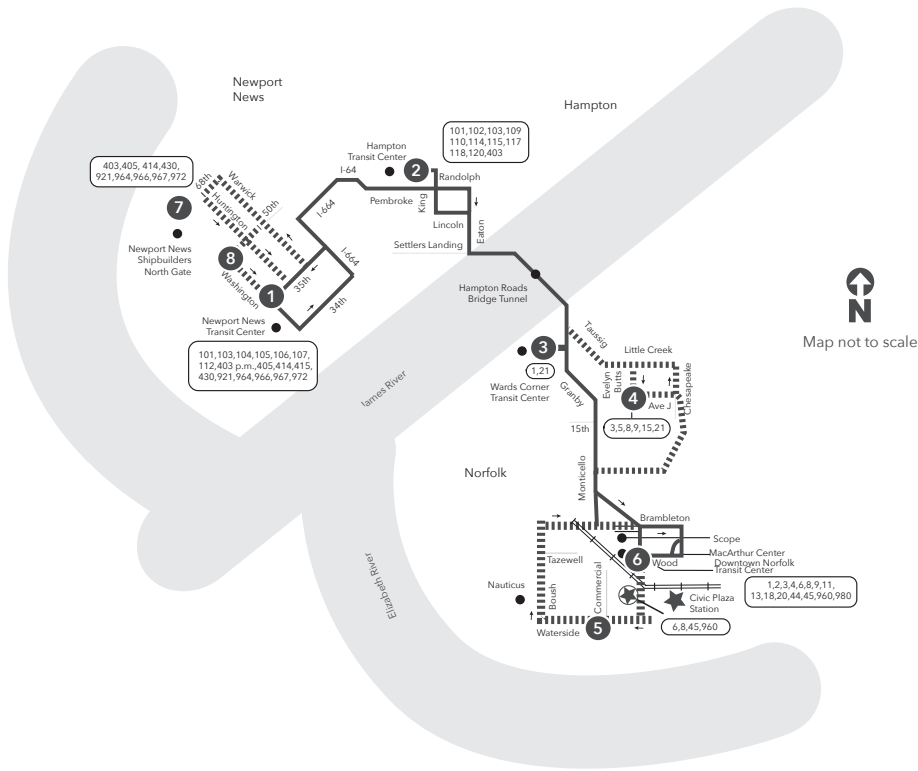

Route 961 Newport News to Hampton to Norfolk

Legend

- Daily
- Weekday
- Streets
- Time Point
- Connecting Bus Routes
- Point of Interest

PM times are shaded & in bold.

WEEKDAY: From Newport News to Hampton to Norfolk

7	1	2	3	4	5	6
N.N. Shipbuilders North Gate	Newport News Transit Center	Hampton Transit Center	Wards Corner	Evelyn Butts Avenue J	Waterside Dr Commercial Pl	Downtown Norfolk Transit Center
-	5:00	5:15	5:40	-	5:57	6:06
-	6:03	6:18	6:43	-	7:00	7:09
-	6:30	6:45	7:10	-	7:27	7:36
-	7:00	7:15	7:40	-	7:57	8:06
-	7:30	7:45	8:10	-	8:27	8:36
-	8:00	8:15	8:40	-	8:57	9:06
-	8:35	8:50	9:10	-	-	9:26
-	9:05	9:20	9:40	-	-	9:56
-	10:00	10:15	10:40	-	-	10:58
-	11:00	11:15	11:40	-	-	11:58
-	12:00	12:15	12:40	-	-	12:58
-	1:00	1:15	1:40	-	-	1:58
-	1:45	2:00	2:25	-	-	2:43
-	2:15	2:30	2:55	-	3:14	3:23
-	2:45	3:00	3:25	-	3:55	4:04
-	3:15	3:30	4:05	-	4:25	4:34
3:40	3:45	4:00	4:30	4:35	-	5:03
-	4:00	4:15	4:40	-	-	4:58
-	4:15	4:30	5:05	-	5:25	5:34
-	4:45	5:00	5:35	-	5:55	6:04
-	5:15	5:30	6:05	-	6:25	6:34
-	6:15	6:30	6:55	-	-	7:13
-	7:15	7:30	8:05	-	-	8:23
-	8:15	8:30	8:55	-	-	9:13
-	9:15	9:30	9:50	-	-	10:07
-	10:15	10:30	10:55	-	-	11:13

WEEKDAY: From Norfolk to Hampton to Newport News

6	4	3	2	1	7	8	1
Downtown Norfolk Transit Center	Evelyn Butts Avenue J	Wards Corner	Hampton Transit Center	Newport News Transit Center	N.N. Shipbuilders North Gate	49th St Washington	Newport News Transit Center
4:55	-	5:12	-	5:35	5:47	5:49	5:54
5:25	5:50	6:00	6:15	6:46	6:32	6:36	6:41
6:00	-	6:16	6:31	7:16	-	-	-
6:30	-	6:46	7:01	7:46	-	-	-
7:00	-	7:16	7:31	8:16	-	-	-
7:30	-	7:46	8:01	9:16	-	-	-
8:30	-	8:46	9:01	10:16	-	-	-
9:30	-	9:46	10:01	11:16	-	-	-
10:30	-	10:46	11:01	-	-	-	-
11:30	-	11:46	12:01	12:16	-	-	-
12:30	-	12:46	1:01	1:16	-	-	-
1:30	-	1:46	2:01	2:16	-	-	-
2:15	-	2:31	2:46	3:01	-	-	-
3:15	-	3:31	3:46	4:01	-	-	-
3:45	-	4:03	4:33	4:48	-	-	-
4:15	-	4:31	4:46	5:01	-	-	-
4:45	-	5:01	5:16	5:31	-	-	-
5:15	-	5:31	5:46	6:01	-	-	-
5:45	-	6:01	6:16	6:31	-	-	-
6:15	-	6:32	6:52	7:07	-	-	-
7:15	-	7:31	7:46	8:01	-	-	-
8:15	-	8:32	8:52	9:07	-	-	-
9:15	-	9:31	9:46	10:01	-	-	-
10:15	-	10:32	10:52	11:07	-	-	-

SATURDAY: