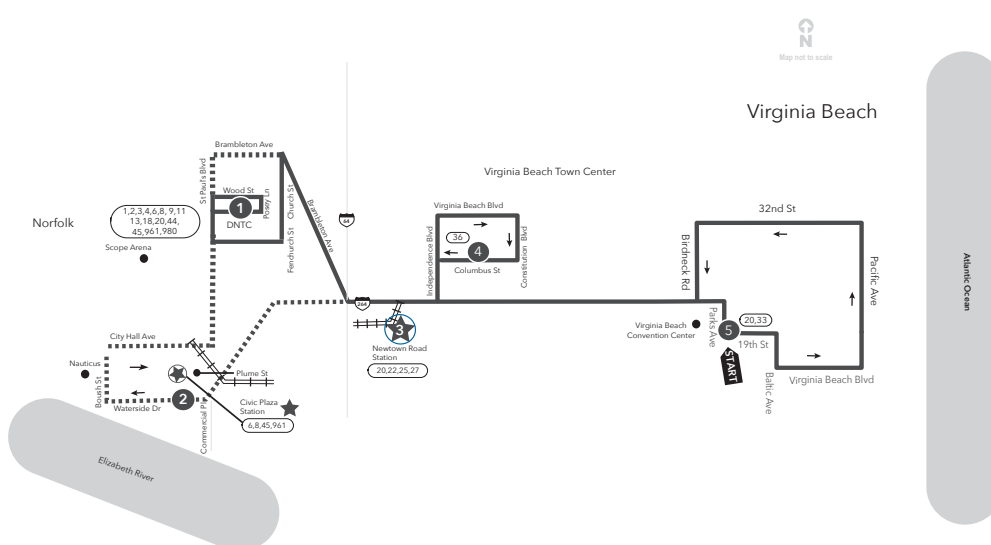

PM times are in bold.

Route 960 From Virginia Beach to Norfolk

5 Parks Ave 19th St	4 Virginia Beach Town Center	3 Newtown Rd Station	2 Waterside Dr Commercial Pl	1 Downtown Norfolk Transit Center	5 Parks Ave 19th St	4 Virginia Beach Town Center	3 Newtown Rd Station	2 Waterside Dr Commercial Pl	1 Downtown Norfolk Transit Center

Monday - Friday Service

6:30	6:54	7:13	7:24	7:36
7:32	7:56	8:15	8:26	8:38
8:32	9:00	9:19	9:30	9:42
9:32	10:00	10:19	10:30	10:42
10:34	11:02	11:21	11:32	11:44
11:34	12:02	12:21	12:32	12:44
12:34	1:02	1:21	1:32	1:44
1:34	2:02	2:23	2:34	2:46
2:34	2:58	3:19	—	3:34
3:36	4:00	4:21	—	4:36
4:37	5:05	5:26	—	5:41
5:39	6:06	6:27	—	6:42
6:38	7:02	7:20	—	7:35
7:34	7:58	8:16	—	8:31

Saturday Service

7:32	7:56	8:15	8:26	8:38
8:32	9:00	9:19	9:30	9:42
9:32	10:00	10:19	10:30	10:42
10:34	11:02	11:21	11:32	11:44
11:34	12:02	12:21	12:32	12:44
12:34	1:02	1:21	1:32	1:44
1:34	2:02	2:23	2:34	2:46
2:34	2:58	3:19	—	3:34
3:36	4:00	4:21	—	4:36
4:37	5:05	5:26	—	5:41
5:39	6:06	6:27	—	6:42
6:38	7:02	7:20	—	7:35
7:34	7:58	8:16	—	8:31
8:34	8:58	9:08	—	9:23

5 Parks Ave 19th St	4 Virginia Beach Town Center	3 Newtown Rd Station	2 Waterside Dr Commercial Pl	1 Downtown Norfolk Transit Center

Sunday Service

8:47	9:15	9:26	9:37	9:49
9:47	10:15	10:26	10:37	10:49
10:49	11:17	11:28	11:39	11:51
11:49	12:17	12:28	12:39	12:51
12:49	1:17	1:28	1:39	1:51
1:49	2:17	2:30	2:41	2:53
2:49	3:17	3:30	—	3:45
4:01	4:29	4:42	—	4:57
5:04	5:32	5:45	—	6:00
6:04	6:32	6:42	—	6:57
6:59	7:23	7:33	—	7:48
7:59	8:23	8:33	—	8:48

Effective: 05.14.23

Route 960 Express
Limited Stop Commuter Service
Norfolk
Virginia Beach