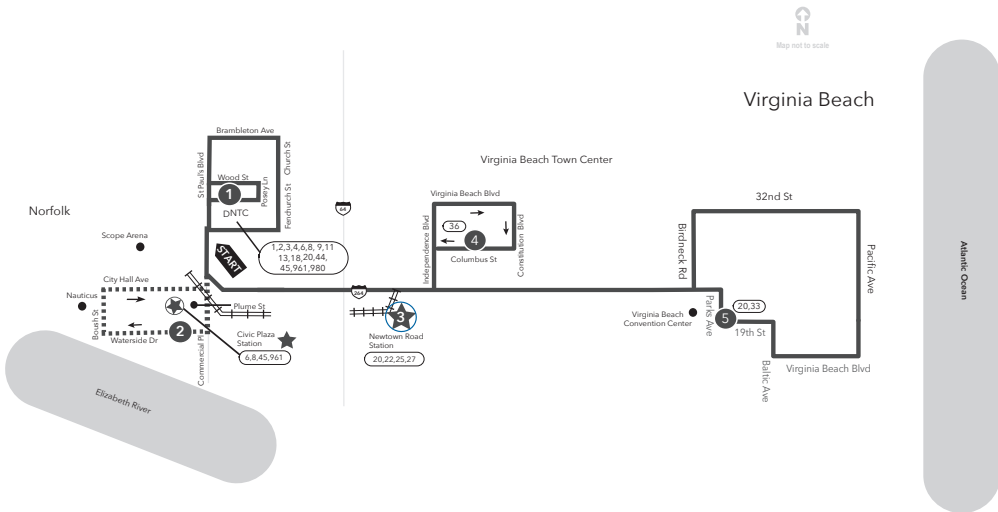

Route 960 Norfolk to Virginia Beach

Legend

- Daily
- Time Point
- Streets
- Connecting Bus Routes
- Point of Interest
- Light Rail Station
- Light Rail Connection
- After 3 pm
- The Tide

PM times are in bold.

Downtown stops after 3 P.M. include:
Civic Plaza Station & City Hall Ave & Bank St

Route 960 From Norfolk to Virginia Beach

- | | | | | | | | | | |
|---|--|--------------------------------|--|-------------------------------|---|--|--------------------------------|--|-------------------------------|
| 1
Downtown Norfolk Transit Center | 2
Waterside Dr Commercial Pl | 3
Newtown Rd Station | 4
Virginia Beach Town Center | 5
Parks Ave 19th St | 1
Downtown Norfolk Transit Center | 2
Waterside Dr Commercial Pl | 3
Newtown Rd Station | 4
Virginia Beach Town Center | 5
Parks Ave 19th St |
|---|--|--------------------------------|--|-------------------------------|---|--|--------------------------------|--|-------------------------------|

Route 960 Virginia Beach to Norfolk

Legend

- Daily
- Time Point
- Streets
- Connecting Bus Routes
- Point of Interest
- Light Rail Station
- Light Rail Connection
- Before 3 pm
- The Tide

PM times are in bold.

Route 960 From Virginia Beach to Norfolk

- | | | | | | | | | | |
|-------------------------------|--|--------------------------------|--|---|-------------------------------|--|--------------------------------|--|---|
| 5
Parks Ave 19th St | 4
Virginia Beach Town Center | 3
Newtown Rd Station | 2
Waterside Dr Commercial Pl | 1
Downtown Norfolk Transit Center | 5
Parks Ave 19th St | 4
Virginia Beach Town Center | 3
Newtown Rd Station | 2
Waterside Dr Commercial Pl | 1
Downtown Norfolk Transit Center |
|-------------------------------|--|--------------------------------|--|---|-------------------------------|--|--------------------------------|--|---|