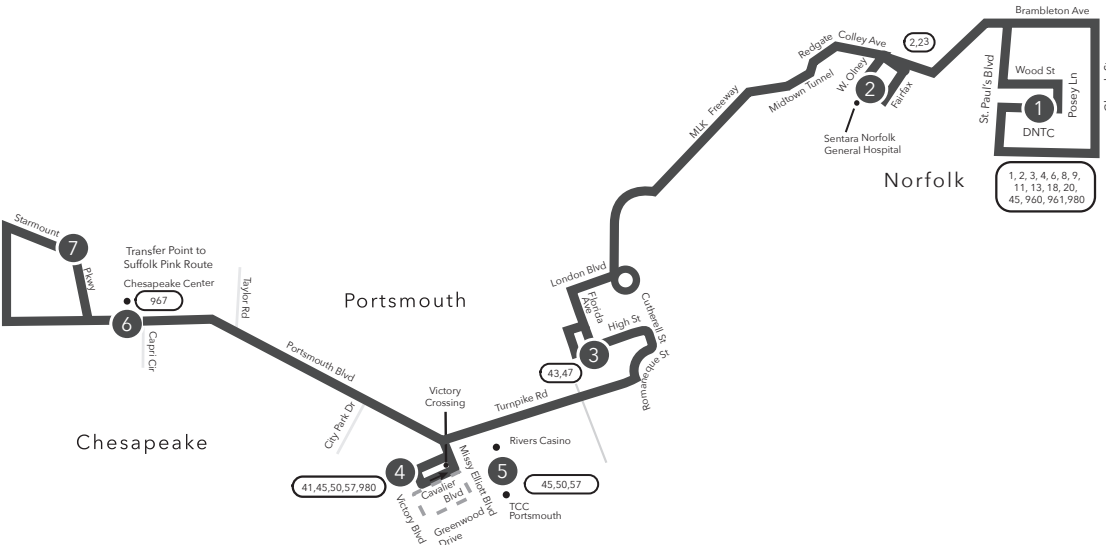

Route 44

Downtown Norfolk Transit Center / Sentara Norfolk General Hospital/ Midtown

Legend

- Daily
- After 7 pm & all day Sunday
- Streets
- Time Point
- Connecting Bus Routes
- Point of Interest

PM times are shaded & in bold.

SATURDAY:
From DNTC to Sentara Norfolk General Hospital to Florida Ave to Victory Crossing/TCC Portsmouth to Jolliff Rd

SATURDAY:
From Jolliff Rd to Victory Crossing/TCC Portsmouth to Florida Ave to Sentara Norfolk General Hospital to DNTC

SUNDAY:
From DNTC to Sentara Norfolk General Hospital to Florida Ave to TCC Portsmouth to Jolliff Rd

SUNDAY:
From Jolliff Rd to TCC Portsmouth to Florida Ave to Sentara Norfolk General Hospital to DNTC

Route 44

Downtown Norfolk Transit Center / Norfolk General Hospital / Midtown Portsmouth

Effective: 05.14.23