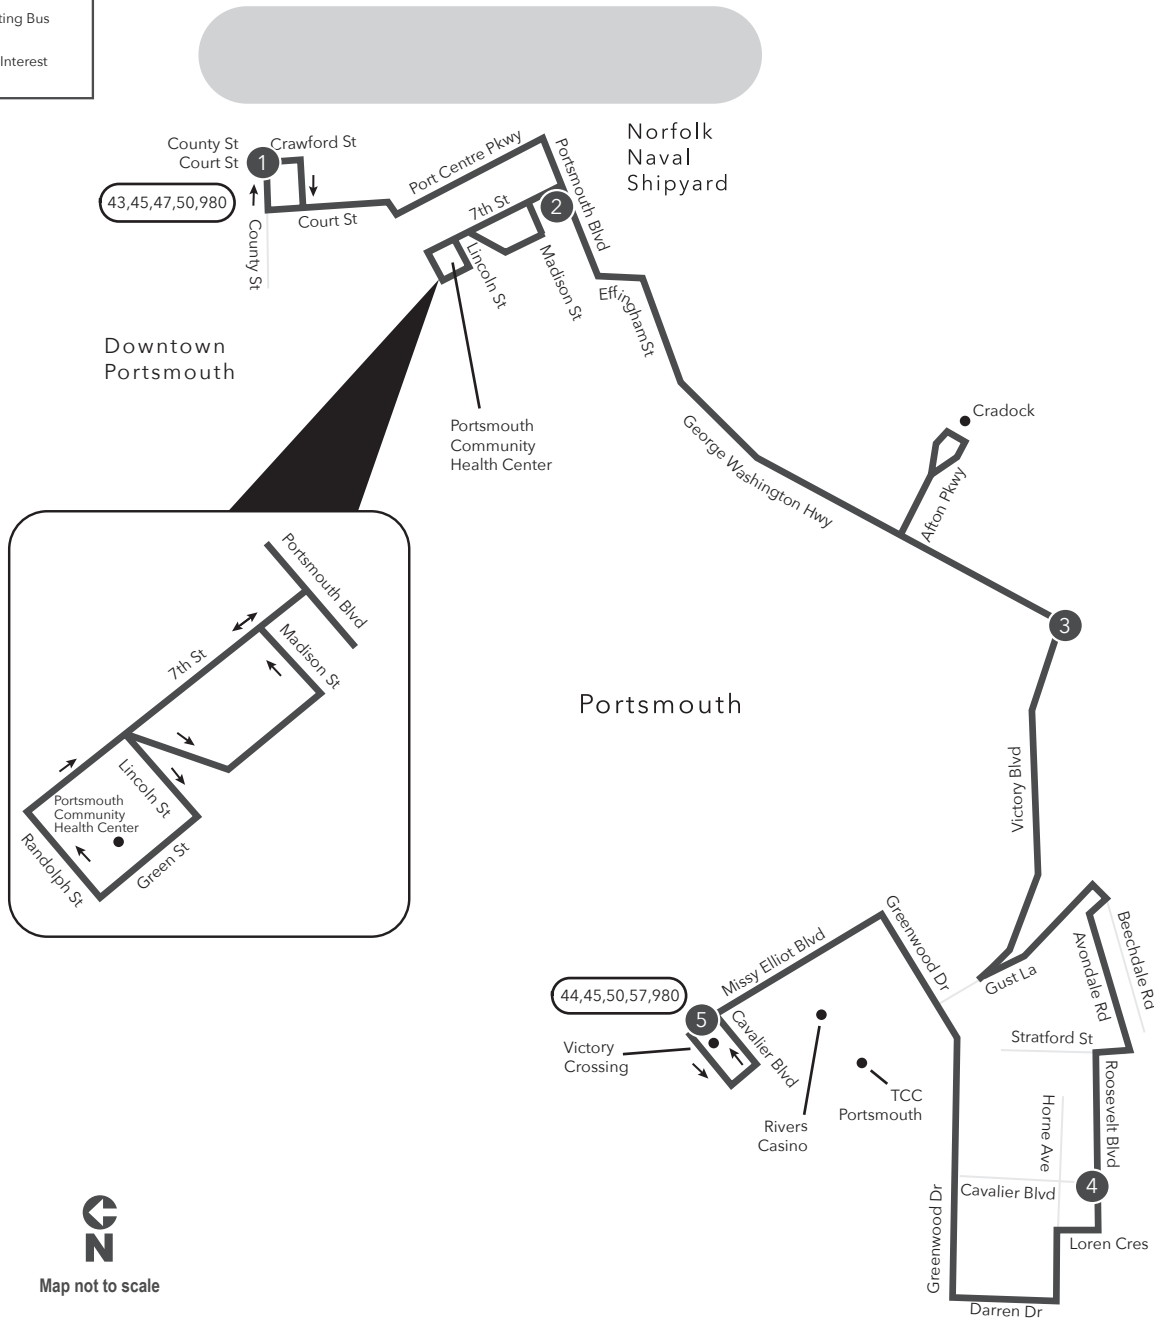

Route 41 Downtown Portsmouth / Cradock / Victory Crossing

Legend

- Weekday & Saturday
- Streets
- Time Point
- Connecting Bus Routes
- Point of Interest

* County St & Court St
PM times are shaded & in bold.

WEEKDAY & SATURDAY:
From Downtown Portsmouth to Victory Crossing

WEEKDAY & SATURDAY:
From Victory Crossing to Downtown Portsmouth

1	2	3	4	5	5	4	3	2	1
* Downtown Portsmouth	Madison Highrise	George Washington Hwy Victory Blvd	Cavalier Blvd Roosevelt Blvd	Victory Crossing	Victory Crossing	Cavalier Blvd Roosevelt Blvd	George Washington Hwy Victory Blvd	Madison Highrise	* Downtown Portsmouth
6:03	6:12	6:26	6:36	6:49	6:03	6:17	6:27	6:41	6:46
7:03	7:12	7:26	7:36	7:49	7:03	7:18	7:28	7:43	7:48
8:03	8:12	8:26	8:37	8:51	8:03	8:18	8:28	8:43	8:48
9:03	9:12	9:26	9:37	9:51	9:03	9:18	9:28	9:43	9:48
10:03	10:12	10:26	10:37	10:51	10:03	10:18	10:28	10:43	10:48
11:03	11:12	11:26	11:37	11:51	11:03	11:18	11:28	11:43	11:48
12:03	12:12	12:26	12:37	12:51	12:03	12:19	12:29	12:44	12:49
1:03	1:12	1:26	1:37	1:51	1:03	1:19	1:29	1:44	1:49
2:03	2:12	2:26	2:37	2:52	2:03	2:19	2:29	2:44	2:49
3:03	3:14	3:28	3:39	3:55	3:03	3:20	3:30	3:46	3:51
4:03	4:14	4:28	4:39	4:55	4:03	4:20	4:30	4:46	4:51
5:03	5:14	5:28	5:39	5:55	5:03	5:20	5:30	5:46	5:51
6:03	6:14	6:28	6:39	6:55	6:12	6:28	6:38	6:52	6:57

Route 41

Downtown Portsmouth / Cradock / Victory Crossing

Effective: 05.14.23