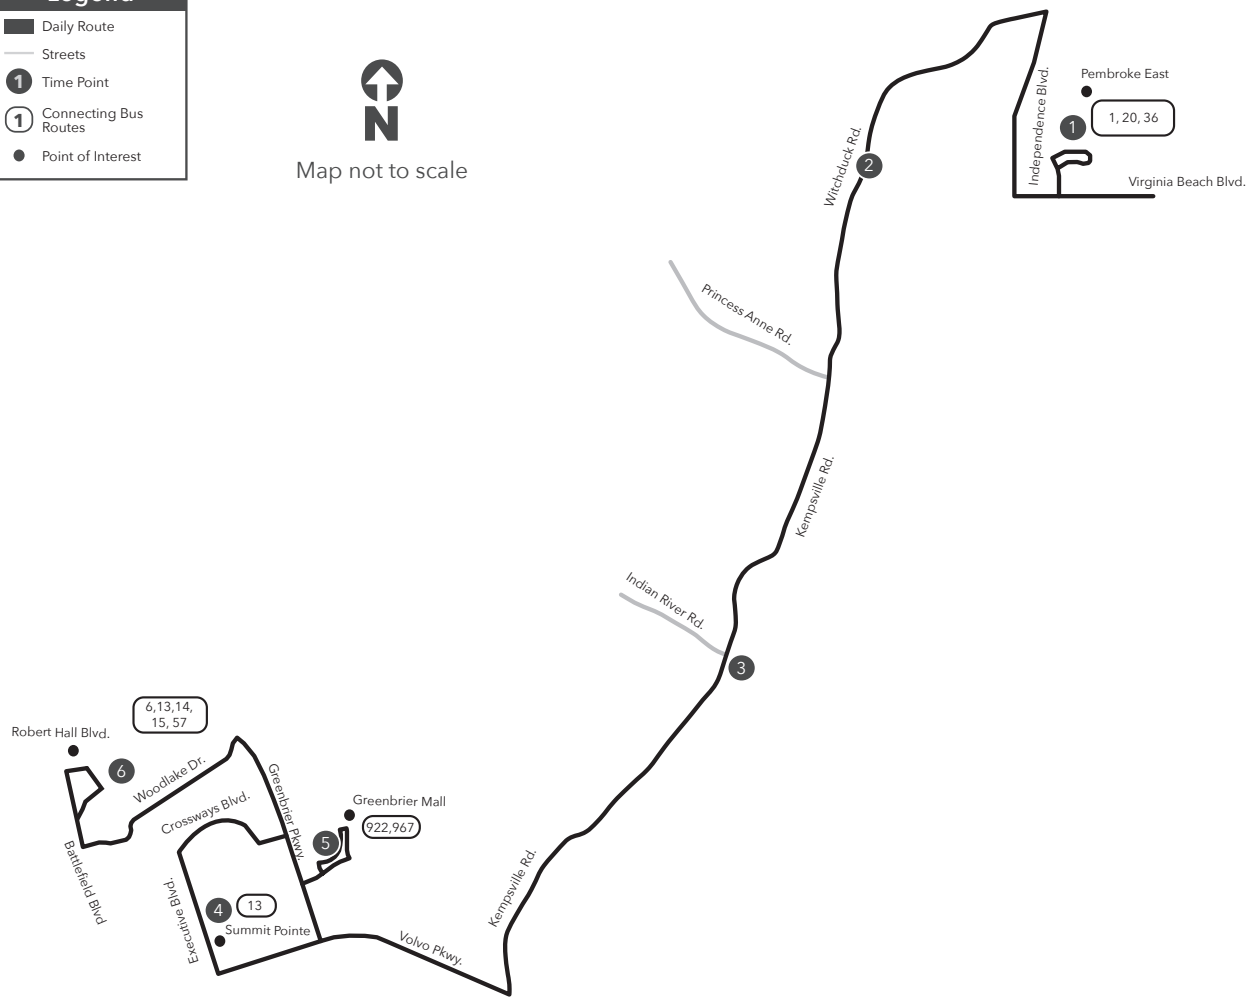

Route 24 Pembroke East / Summit Pointe/ Greenbrier Mall / Robert Hall Blvd

Legend

- Daily Route
- Streets
- Time Point
- Connecting Bus Routes
- Point of Interest

Map not to scale

PM times are shaded & in bold.
W-Weekday Only

WEEKDAY & SATURDAY:

From Pembroke East to Summit Pointe to Greenbrier Mall to Robert Hall Blvd

WEEKDAY & SATURDAY:

From Rober Hall Blvd to Summit Pointe to Greenbrier Mall to Pembroke East

1	2	3	4	5	6	6	5	4	3	2	1
Pembroke East	Witchduck Rd Virginia Beach Blvd	Kempsville Rd Indian River Rd	Summit Pointe	Greenbrier Mall	Robert Hall Blvd	Robert Hall Blvd	Greenbrier Mall	Summit Pointe	Kempsville Rd Indian River Rd	Witchduck Rd Virginia Beach Blvd	Pembroke East
6:00w	6:12w	6:21w	6:33w	6:43w	6:53w	7:01w	7:12w	7:22w	7:34w	7:42w	7:54w
7:00	7:12	7:21	7:33	7:43	7:53	8:00	8:11	8:21	8:33	8:41	8:53
8:00	8:12	8:21	8:33	8:43	8:53	9:00	9:11	9:21	9:33	9:41	9:53
9:00	9:12	9:21	9:33	9:43	9:53	10:00	10:11	10:21	10:33	10:41	10:53
10:00	10:12	10:21	10:33	10:43	10:53	11:00	11:11	11:21	11:33	11:41	11:53
11:00	11:12	11:21	11:33	11:43	11:53	12:00	12:11	12:21	12:33	12:41	12:53
1:00	1:12	1:21	1:33	1:43	1:53	1:00	1:11	1:21	1:33	1:41	1:53
2:00	2:12	2:21	2:33	2:43	2:53	2:00	2:11	2:21	2:33	2:41	2:53
3:00	3:13	3:22	3:34	3:44	3:54	3:00	3:11	3:21	3:33	3:41	3:53
4:00	4:13	4:22	4:34	4:44	4:54	4:00	4:11	4:21	4:33	4:41	4:53
5:00	5:13	5:22	5:34	5:44	5:54	5:00	5:11	5:21	5:33	5:41	5:53
6:00	6:10	6:18	6:30	6:40	6:50	6:00	6:11	6:21	6:33	6:41	6:53
7:00	7:10	7:18	7:30	7:40	7:50	7:00	7:11	7:21	7:33	7:41	7:53
8:00	8:10	8:18	8:30	8:40	-	8:00	8:11	8:21	8:33	8:41	8:53
9:00	9:10	9:18	9:30	9:40	-	-	8:43	8:53	9:05	9:13	9:25
						-	9:43	9:53	10:05	10:13	10:25