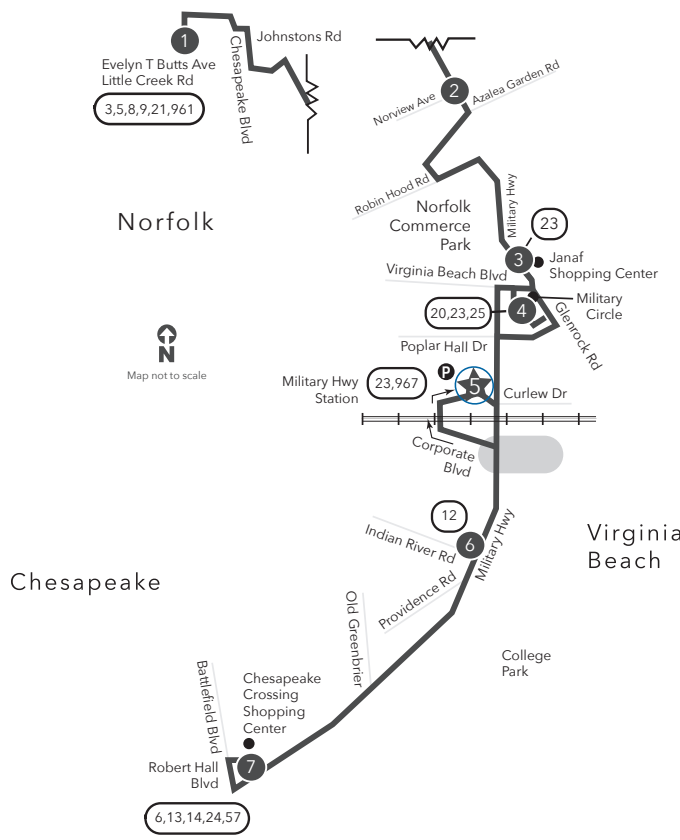

Route 15 Evelyn T Butts Ave / Robert Hall Blvd

Legend

- Daily Route
- Streets
- Time Point
- Connecting Bus Routes
- The Tide
- Light Rail Station
- Light Rail Connection
- Point of Interest
- Park & Ride

SUNDAY:
From Evelyn T Butts Ave to Military Circle to Robert Hall Blvd/
Chesapeake Crossing Shopping Center

1	2	3	4	5	6	7	7	6	5	4	3	2	1
Evelyn T Butts Ave Little Creek Rd	Military Hwy Norview Ave	Janaf Shopping Center	Military Circle	Military Hwy Station	Military Hwy Indian River Rd	Robert Hall Blvd	Robert Hall Blvd	Military Hwy Indian River Rd	Military Hwy Station	Military Circle	Janaf Shopping Center	Military Hwy Norview Ave	Evelyn T Butts Ave Little Creek Rd
7:18	7:21	7:36	7:42	-	-	-	-	-	6:46	6:51	7:06	7:13	
8:18	8:21	8:36	8:42	-	-	-	-	-	8:46	8:51	9:06	9:13	
9:18	9:22	9:38	9:44	-	-	-	-	-	8:48	8:53	9:08	9:15	
10:18	10:25	10:41	10:49	10:58	-	-	-	-	9:46	9:51	10:06	10:13	
11:18	11:25	11:41	11:49	11:58	12:06	12:16	-	-	10:45	10:50	11:05	11:12	
12:18	12:25	12:41	12:49	12:58	1:06	1:16	12:10	12:23	12:32	12:43	12:58	1:10	
1:18	1:25	1:41	1:49	1:58	2:06	2:16	1:11	1:24	1:33	1:44	1:49	2:04	
2:18	2:25	2:41	2:49	2:58	3:06	3:16	2:10	2:23	2:32	2:43	2:48	3:10	
3:18	3:25	3:41	3:49	3:58	4:06	4:16	3:09	3:22	3:31	3:42	3:47	4:09	
4:18	4:25	4:41	4:49	4:58	5:06	5:16	4:09	4:22	4:31	4:42	4:47	5:09	
5:18	5:25	5:41	5:49	5:58	6:06	6:16	5:11	5:24	5:33	5:44	5:49	6:11	
6:18	6:25	6:41	6:49	6:58	-	-	6:16	6:29	6:38	6:49	6:54	7:09	
7:18	7:22	7:37	7:47	7:54	-	-	-	-	7:37	7:48	7:53	8:08	
8:18	8:22	8:37	8:47	8:54	-	-	-	-	8:3				