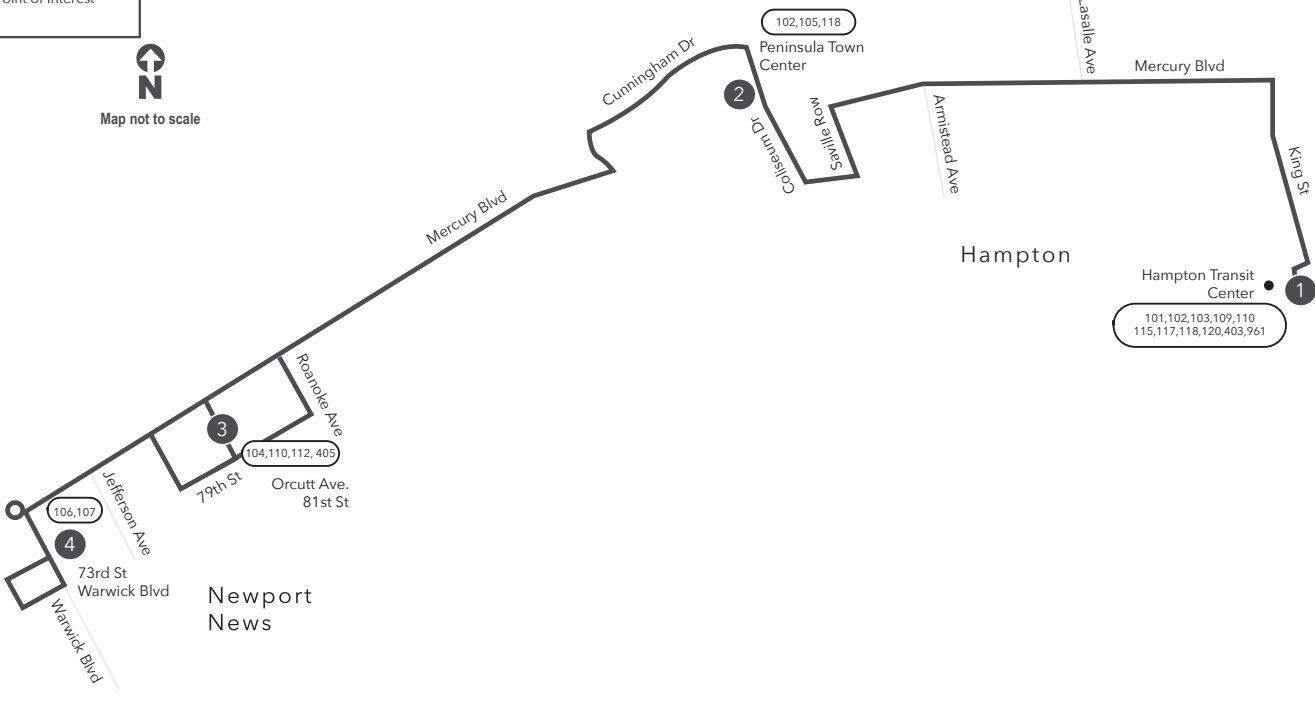

Map not to scale

PM times are shaded & in bold.

SATURDAY :

From Downtown Hampton to Peninsula Town Center to Orcutt Ave & 81st St to 73rd & Warwick

SATURDAY :

From 73rd & Warwick to Orcutt Ave & 81st St to Peninsula Town Center to Downtown Hampton

1	2	3	4
Hampton Transit Center	Peninsula Town Center	Orcutt Ave 81st St	73rd St Warwick Blvd
6:20	6:35	6:57	7:05
6:50	7:05	7:22	7:30
7:20	7:35	8:00	8:09
7:50	8:05	8:22	8:30
8:20	8:37	9:01	9:11
8:50	9:05	9:22	9:30
9:20	9:37	10:01	10:11
9:50	10:05	10:22	10:30
10:20	10:37	11:01	11:11
10:50	11:05	11:22	11:30
11:20	11:37	12:01	12:11
11:50	12:05	12:22	12:30
12:20	12:37	1:01	1:11
12:50	1:05	1:22	1:30
1:20	1:37	2:01	2:11
1:50	2:05	2:22	2:30
2:20	2:37	3:01	3:11
2:50	3:05	3:22	3:30
3:20	3:37	4:01	4:11
3:50	4:05	4:22	4:30
4:20	4:37	5:01	5:11
4:50	5:05	5:22	5:30
5:20	5:37	6:01	6:11
5:50	6:05	6:22	6:30
6:20	6:36	7:00	7:08
6:50	7:05	7:22	7:30
7:50	8:07	8:31	8:41
8:50	9:07	9:31	9:41
9:50	10:07	10:31	10:41
10:50	11:05	11:27	11:35
11:50	12:05	12:27	12:35

4	3	2	1
73rd St Warwick Blvd	Orcutt Ave 81st St	Peninsula Town Center	Hampton Transit Center
6:15	6:33	6:49	7:02
6:45	7:00	7:16	7:29
7:15	7:35	7:51	8:04
7:45	8:00	8:16	8:29
8:15	8:35	8:53	9:08
8:45	9:00	9:16	9:29
9:15	9:35	9:53	10:08
9:45	10:00	10:16	10:29
10:15	10:35	10:53	11:08
10:45	11:00	11:16	11:29
11:15	11:35	11:53	12:08
11:45	12:00	12:16	12:29
12:15	12:35	12:53	1:08
12:45	1:00	1:16	1:29
1:15	1:35	1:53	2:08
1:45	2:00	2:16	2:29
2:15	2:35	2:53	3:08
2:45	3:00	3:16	3:29
3:15	3:35	3:53	4:08
3:45	4:00	4:16	4:29
4:15	4:35	4:53	5:08
4:45	5:00	5:16	5:29
5:15	5:35	5:53	6:08
5:45	6:00	6:16	6:29
6:15	6:35	6:51	7:04
6:45	7:00	7:16	7:29
7:15	7:33	7:49	8:02
7:45	8:05	8:23	8:38
8:45	9:05	9:23	9:38
9:45	10:05	10:23	10:38
10:45	11:05	11:23	11:38
11:45	12:03	12:19	12:32

Route 114 Express
Saturday - Sunday
 Downtown Hampton/
 73rd St & Warwick Blvd
 Effective: 5.14.23