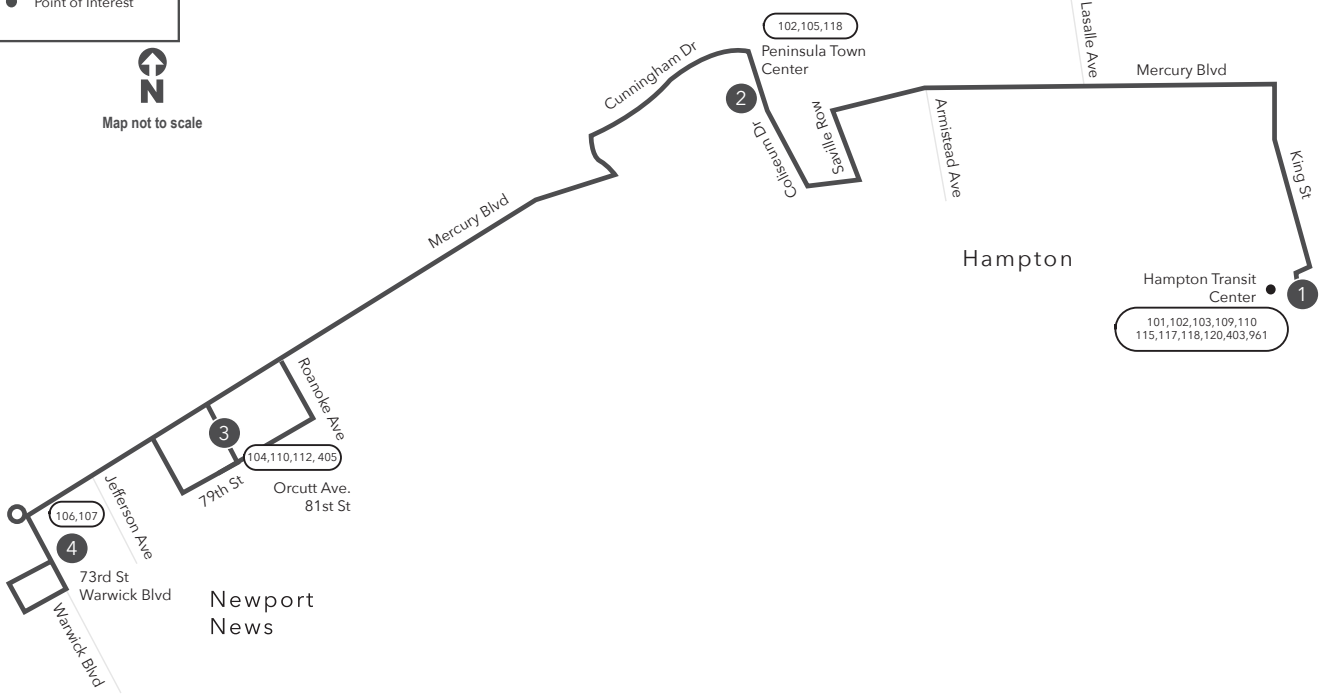

Route 114 Downtown Hampton / 73rd St & Warwick Blvd

Legend

- Daily Route
- Streets
- Time Point
- Connecting Bus Routes
- Point of Interest

PM times are shaded & in bold.

WEEKDAY : From Downtown Hampton to Peninsula Town Center to Orcutt Ave & 81st St to 73rd & Warwick

Route 114 Express
Saturday - Sunday
 Downtown Hampton/
 73rd St & Warwick Blvd
 Effective: 5.14.23