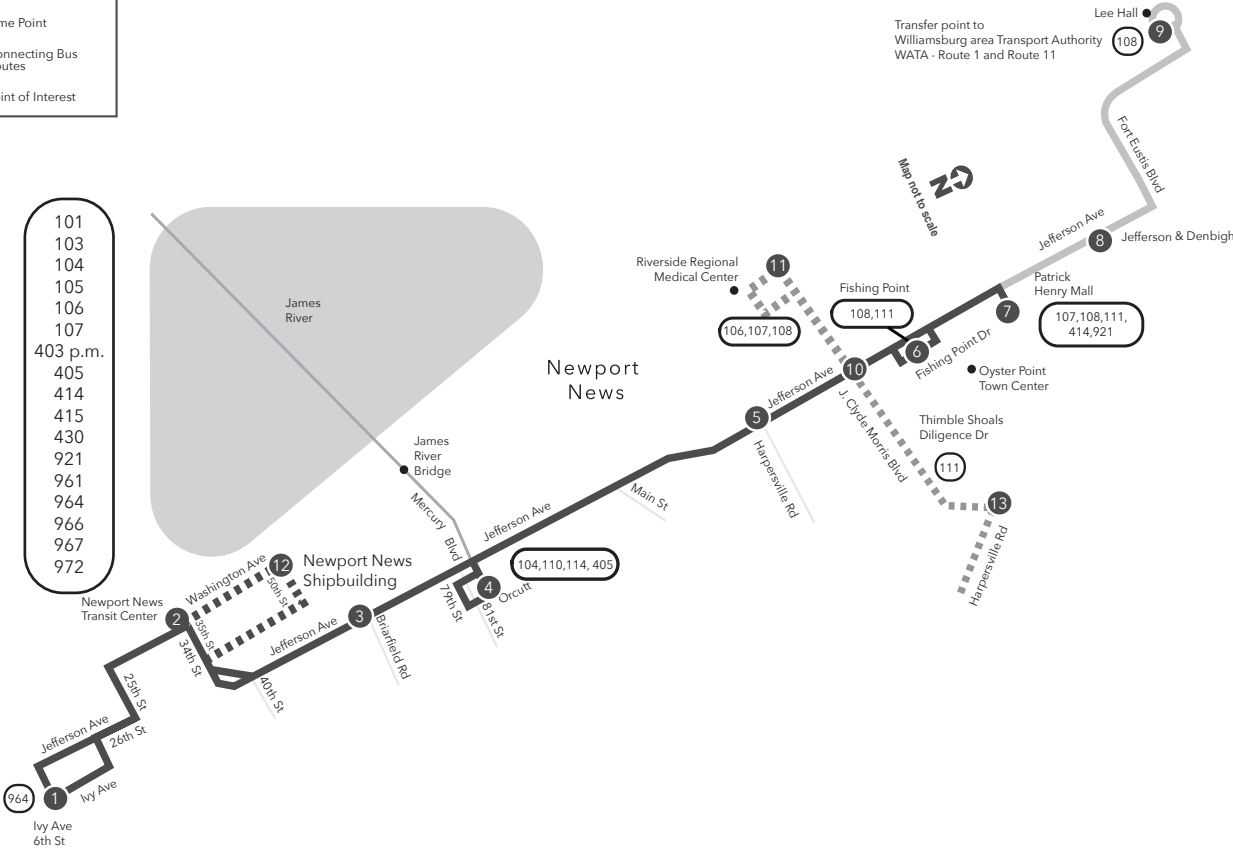

Route 112 Downtown Newport News / Patrick Henry Mall / Lee Hall

Legend

- Daily Route
- Monday - Saturday
- AM only
- Streets
- Time Point
- Connecting Bus Routes
- Point of Interest

PM times are shaded & in bold.

SATURDAY: From Ivy Ave / 6th St to Downtown Newport News to Orcutt Ave/ 81st St to Patrick Henry Mall to Lee Hall

SATURDAY: From Lee Hall to Ivy Ave to Patrick Henry Mall to Orcutt Ave/ 81st St to Downtown Newport News to Ivy Ave/ 6th St