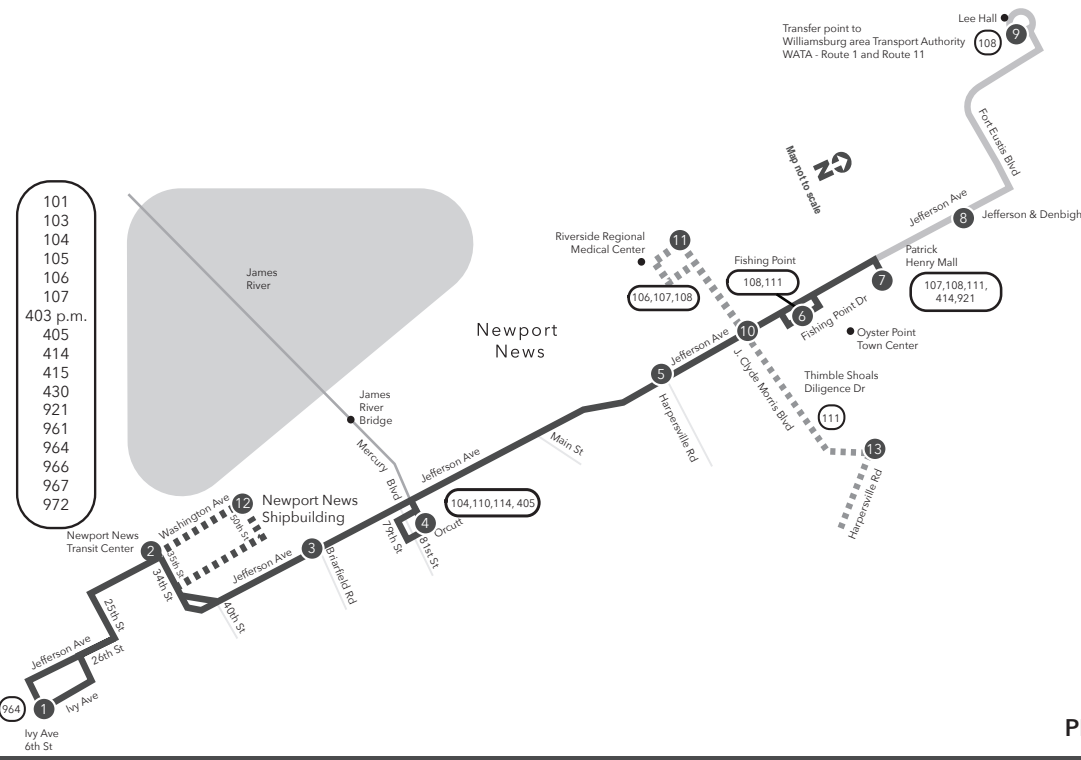

Route 112 Downtown Newport News / Patrick Henry Mall / Lee Hall

Legend

- Daily Route
- Monday - Saturday
- AM only
- Streets
- Time Point
- Connecting Bus Routes
- Point of Interest

PM times are shaded & in bold.

WEEKDAY:
From Ivy Ave / 6th St to Downtown Newport News to Orcutt Ave / 81st St to Patrick Henry Mall to Lee Hall

1	2	3	4	5	6	7	8	9
Ivy Ave / 6th St	Newport News Transit Center	Jefferson Ave Briarfield Rd	Orcutt Ave 81st St	Jefferson Ave Harpersville Rd	Fishing Point Dr City Center Blvd	Patrick Henry Mall	Jefferson Ave Denbigh Blvd	Lee Hall Elmhurst
4:48	5:03	5:11	5:23	5:35	5:43	6:11	6:17	6:31
5:48	6:03	6:11	6:23	6:35	6:43	7:11	7:17	7:31
6:18	6:33	6:41	6:53	7:05	7:13	7:41	7:47	8:01
6:33	6:48	6:56	7:08	7:20	7:28	7:38	-	-
6:48	7:03	7:11	7:23	7:35	7:43	8:11	8:17	8:31
7:03	7:18	7:26	7:38	7:50	7:58	8:08	-	-
7:18	7:33	7:41	7:53	8:05	8:13	8:41	8:47	9:01
7:33	7:48	7:56	8:08	8:20	8:28	8:38	-	-
7:48	8:03	8:11	8:23	8:35	8:43	9:11	9:17	9:31
8:03	8:18	8:26	8:38	8:50	8:58	9:08	-	-
8:18	8:33	8:41	8:53	9:05	9:13	9:41	9:47	10:01
8:33	8:48	8:56	9:08	9:20	9:28	9:38	-	-
8:48	9:03	9:11	9:23	9:35	9:43	10:11	10:17	10:31
9:03	9:18	9:26	9:38	9:50	9:58	10:08	-	-
9:33	9:48	9:56	10:08	10:20	10:28	10:41	10:47	11:01
10:03	10:18	10:26	10:38	10:50	10:58	11:26	11:32	11:46
10:33	10:48	10:56	11:08	11:20	11:28	11:56	12:02	12:16
11:03	11:18	11:26	11:38	11:50	11:58	12:26	12:32	12:46
11:33	11:48	11:56	12:08	12:20	12:28	12:56	1:02	1:16
12:03	12:18	12:26	12:38	12:50	12:58	1:26	1:32	1:46
12:33	12:48	12:56	1:08	1:20	1:28	1:56	2:04	2:20
1:03	1:18	1:26	1:38	1:50	1:58	2:28	2:36	2:52
1:33	1:48	1:56	2:09	2:23	2:31	3:01	3:09	3:25
2:03	2:20	2:28	2:42	2:56	3:04	3:34	3:42	3:58
2:33	2:50	2:58	3:12	3:26	3:34	4:04	4:12	4:26
3:03	3:20	3:28	3:42	3:56	4:04	4:16	-	-
3:18	3:35	3:43	3:57	4:09	4:17	4:47	4:55	5:09
3:33	3:50	3:58	4:12	4:24	4:32	4:44	-	-
3:48	4:05	4:13	4:27	4:39	4:47	5:17	5:25	5:39
4:03	4:20	4:28	4:42	4:54	5:02	5:14	-	-
4:18	4:35	4:43	4:57	5:09	5:17	5:47	5:55	6:09
4:33	4:50	4:58	5:12	5:24	5:32	5:44	-	-
4:48	5:05	5:13	5:27	5:39	5:47	6:17	6:25	6:39
5:03	5:20	5:28	5:42	5:54	6:02	6:14	-	-
5:18	5:35	5:43	5:57	6:09	6:17	6:29	-	-
5:33	5:50	5:58	6:12	6:24	6:32	6:44	-	-
5:48	6:05	6:13	6:27	6:39	6:47	7:17	7:25	7:39
6:03	6:20	6:28	6:42	6:54	7:02	7:14	-	-
6:33	6:50	6:58	7:12	7:24	7:32	7:42	-	-
7:03	7:20	7:28	7:40	7:52	8:00	8:26	8:32	8:46
7:33	7:48	7:56	8:08	8:20	8:28	8:38	-	-
8:03	8:18	8:26	8:38	8:50	8:58	9:26	9:32	9:46
9:03	9:18	9:26	9:38	9:50	9:58	10:26	10:32	10:46
10:03	10:18	10:26	10:38	10:50	10:58	11:26	11:32	11:46
11:03	11:18	11:26	11:38	11:50	11:58	12:26	12:32	12:46
-	12:18	12:26	12:38	12:50	12:58	1:08	-	-

WEEKDAY :
From Lee Hall to Patrick Henry Mall to Orcutt Ave / 81st St to Downtown Newport News to Ivy Ave / 6th St