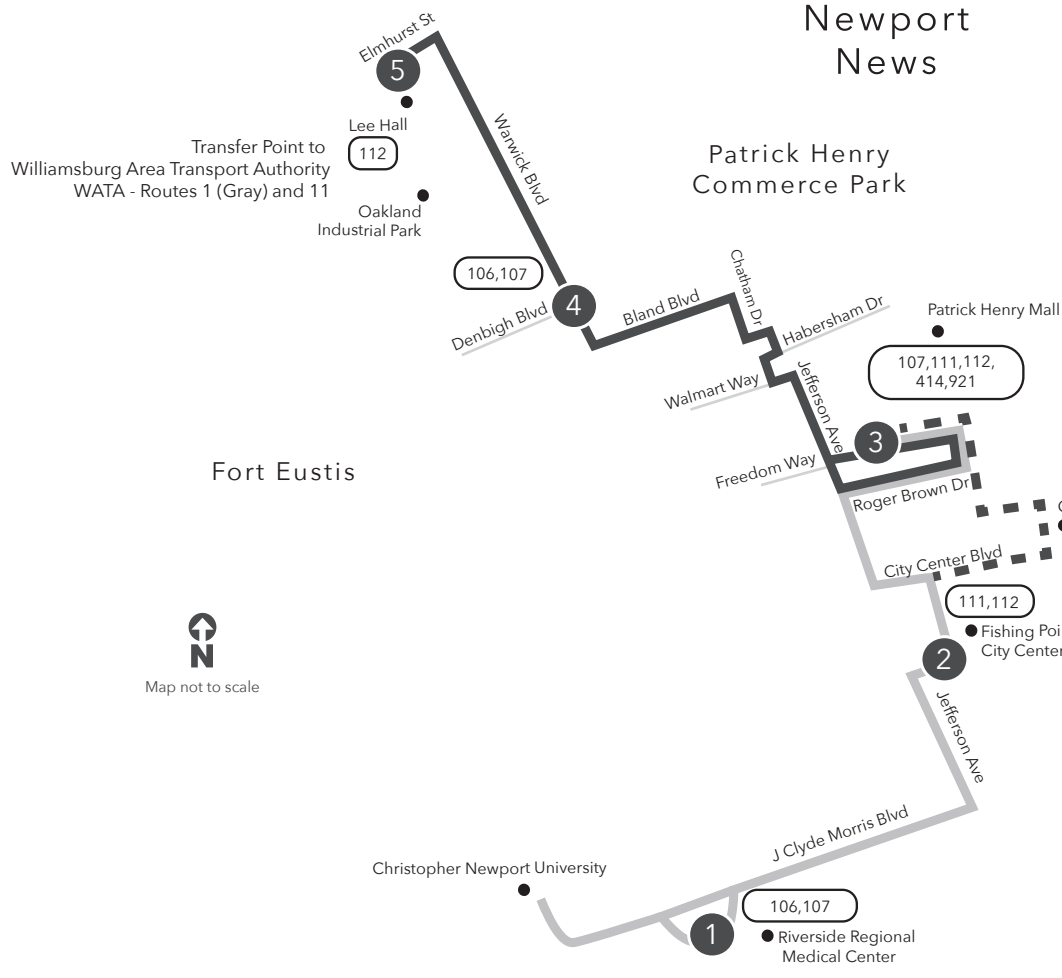

Route 108 Riverside Medical Center / Patrick Henry Mall / Lee Hall

Legend

- Daily Route
- Mon - Fri
- Canon Service
- Streets
- Time Point
- Connecting Bus Routes
- Point of Interest

*Service to Canon
The 5:11 am trip does not provide service along Jefferson Ave. between Fishing Point and Patrick Henry Mall
PM times are shaded & in bold.

WEEKDAY : From Riverside Medical Center to Patrick Henry Mall to Lee Hall

1	2	3	4	5	5	4	3	2	1
Riverside Regional Medical Center	Fishing Point City Center	Patrick Henry Mall	Warwick Blvd Denbigh Blvd	Lee Hall Elmhurst St	Lee Hall Elmhurst St	Warwick Blvd Denbigh Blvd	Patrick Henry Mall	Fishing Point City Center	Riverside Regional Medical Center
5:11*	5:19	5:27	5:39	5:53	5:03	5:17	5:43	5:53	6:02
6:11	6:19	6:27	6:39	6:53	6:03	6:17	6:43	6:53	7:02
7:11	7:19	7:27	7:39	7:53	7:03	7:17	7:43	7:53	8:02
8:11	8:19	8:27	8:39	8:53	8:03	8:17	8:43	8:53	9:02
9:11	9:19	9:27	9:39	9:53	9:03	9:17	9:43	9:53	10:02
10:11	10:19	10:27	10:39	10:53	10:03	10:17	10:43	10:53	11:02
11:11	11:19	11:27	11:40	11:56	11:03	11:17	11:43	11:53	12:02
12:11	12:21	12:31	12:45	1:01	12:03	12:19	12:43	12:55	1:06
1:11	1:21	1:31	1:45	2:01	1:03	1:19	1:43	1:55	2:06
2:11	2:21	2:31	2:45	3:01	2:03	2:19	2:43	2:55	3:06
3:11	3:21	3:31	3:45	4:01	3:03	3:19	3:43	3:55	4:06
4:11	4:21	4:31	4:45	5:01	4:03	4:19	4:43	4:55	5:06
5:11	5:21	5:31	5:45	6:00	5:03	5:19	5:43	5:55	6:06
6:11	6:19	6:27	6:39	6:53	6:03	6:19	6:45	6:55	7:04
7:11	7:19	7:27	7:39	7:53	7:03	7:17	7:43	7:53	8:02
8:11	8:19	8:27	8:39	8:53	7:56	8:10	8:43	8:53	9:02
9:11	9:19	9:27	9:39	9:53	8:56	9:10	9:43	9:53	10:02
10:11	10:19	10:27	10:39	10:53	9:56	10:10	10:43	10:53	11:02
					10:56	11:10	11:43	11:53	12:02