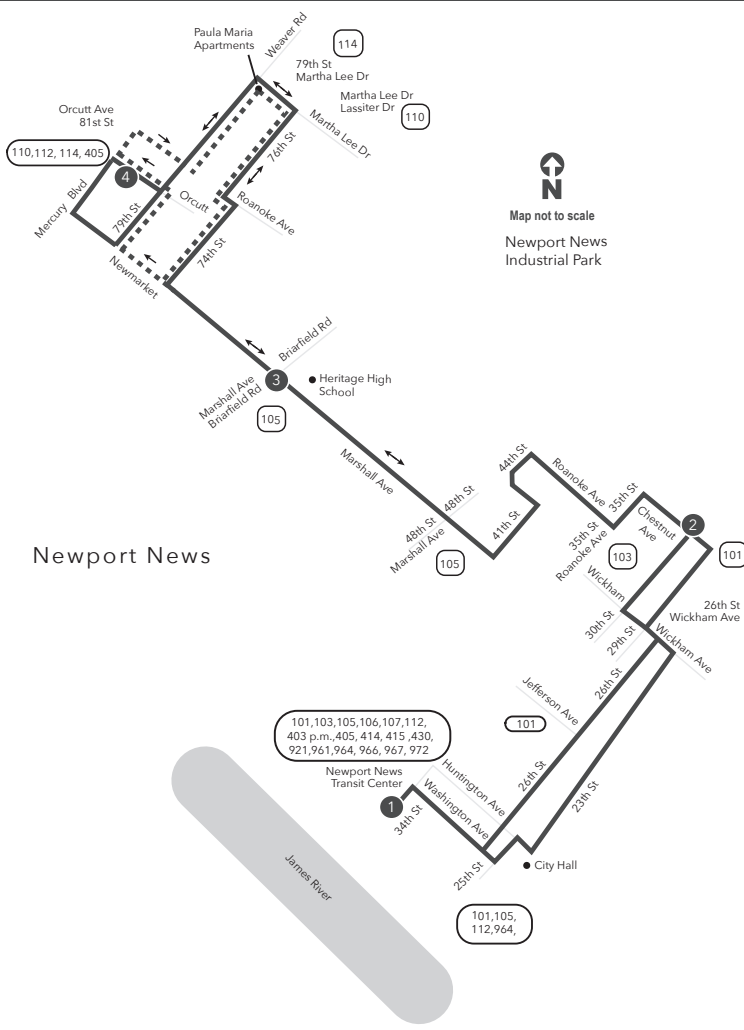

Route 104 Downtown Newport News / Newmarket

Legend

- Weekday - Saturday Before 7 p.m.
- Starting at 7:30 p.m. & All day Sunday
- Streets
- Time Point
- Connecting Bus Routes
- Point of Interest

PM times are shaded & in bold.

WEEKDAY: From Newport News Transit Center to Orcutt Ave & 81st St

WEEKDAY: From Orcutt Ave & 81st St to Newport News Transit Center

1	2	3	4	4	3	2	1
Newport News Transit Center	30th St Chestnut Ave	Marshall Ave Briarfield Rd	Orcutt Ave 81st St	Orcutt Ave 81st St	Marshall Ave Briarfield Rd	28th St Chestnut Ave	Newport News Transit Center
5:45	5:56	6:06	6:19	6:00	6:12	6:23	6:33
6:15	6:26	6:36	6:49	6:30	6:42	6:53	7:03
6:45	6:56	7:06	7:19	7:00	7:12	7:23	7:33
7:15	7:26	7:36	7:49	7:30	7:42	7:53	8:03
7:45	7:56	8:06	8:19	8:00	8:12	8:23	8:33
8:15	8:26	8:36	8:49	8:30	8:42	8:53	9:03
8:45	8:56	9:06	9:19	9:00	9:12	9:23	9:33
9:15	9:26	9:36	9:49	9:30	9:42	9:53	10:03
9:45	9:56	10:06	10:19	10:00	10:12	10:23	10:33
10:15	10:26	10:36	10:49	10:30	10:42	10:53	11:03
10:45	10:56	11:06	11:19	11:00	11:12	11:23	11:33
11:15	11:26	11:36	11:49	11:30	11:42	11:53	12:03
11:45	11:56	12:06	12:19	12:00	12:12	12:23	12:33
12:15	12:26	12:36	12:49	12:30	12:42	12:53	1:03
12:45	12:56	1:06	1:19	1:00	1:12	1:23	1:33
1:15	1:26	1:36	1:49	1:30	1:42	1:53	2:03
1:45	1:56	2:06	2:19	2:00	2:12	2:23	2:33
2:15	2:26	2:36	2:50	2:30	2:42	2:53	3:03
2:45	2:56	3:08	3:23	3:00	3:15	3:27	3:37
3:15	3:26	3:38	3:53	3:30	3:45	3:57	4:07
3:45	3:56	4:08	4:23	4:00	4:15	4:27	4:37
4:15	4:26	4:38	4:53	4:30	4:45	4:57	5:07
4:45	4:56	5:08	5:23	5:00	5:15	5:27	5:37
5:15	5:26	5:38	5:53	5:30	5:45	5:57	6:07
5:45	5:56	6:08	6:23	6:00	6:15	6:27	6:37
6:15	6:26	6:38	6:53	6:30	6:45	6:57	7:07
6:45	6:56	7:08	7:23	7:00	7:15	7:27	7:37
7:15	7:25	7:35	7:44	7:30	7:45	7:57	8:07
7:45	7:55	8:05	8:14	8:15	8:30	8:42	8:52
8:45	8:55	9:05	9:14	9:15	9:30	9:42	9:52
9:45	9:55	10:05	10:14	10:15	10:30	10:42	10:52

SATURDAY: From Newport News Transit Center to Orcutt Ave & 81st St

SATURDAY: From Orcutt Ave & 81st St to Newport News Transit Center