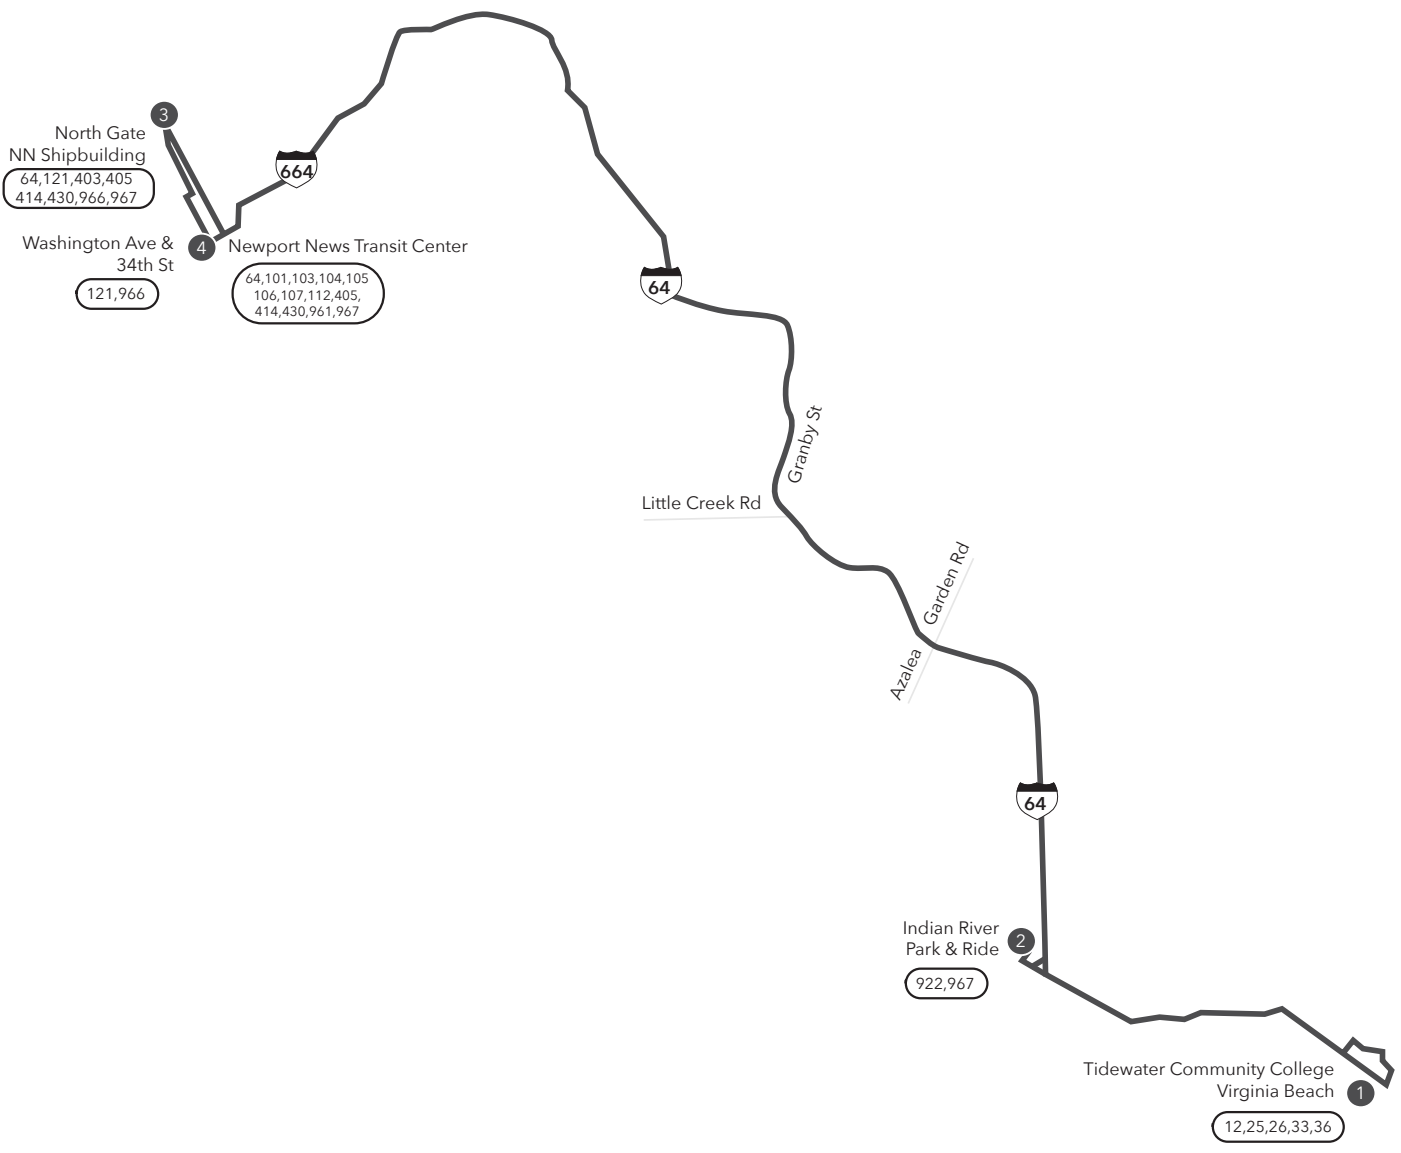

MAX Route 972 Virginia Beach to Newport News

Legend

- Daily Route
- Streets
- Time Point
- Connecting Bus Routes
- Point of Interest

PM times are shaded & in bold.

MAX 972 MONDAY - FRIDAY:
A.M. Service from Tidewater Community College to Newport News Transit Ctr

1	2	3	4
TCC VA Beach	Indian River Park & Ride	N.N. Shipbuilders North Gate	Washington Ave & 34th St
5:15 5:30	5:31 5:46	6:10 6:25	6:17 6:32

MAX 972 MONDAY - FRIDAY:
P.M. Service from Newport News Transit Ctr to Tidewater Community College

3	4	2	1
N.N. Shipbuilders North Gate	Washington Ave & 34th St	Indian River Park & Ride	TCC VA Beach
3:40 3:50	3:50 4:00	4:46 4:56	4:58 5:08