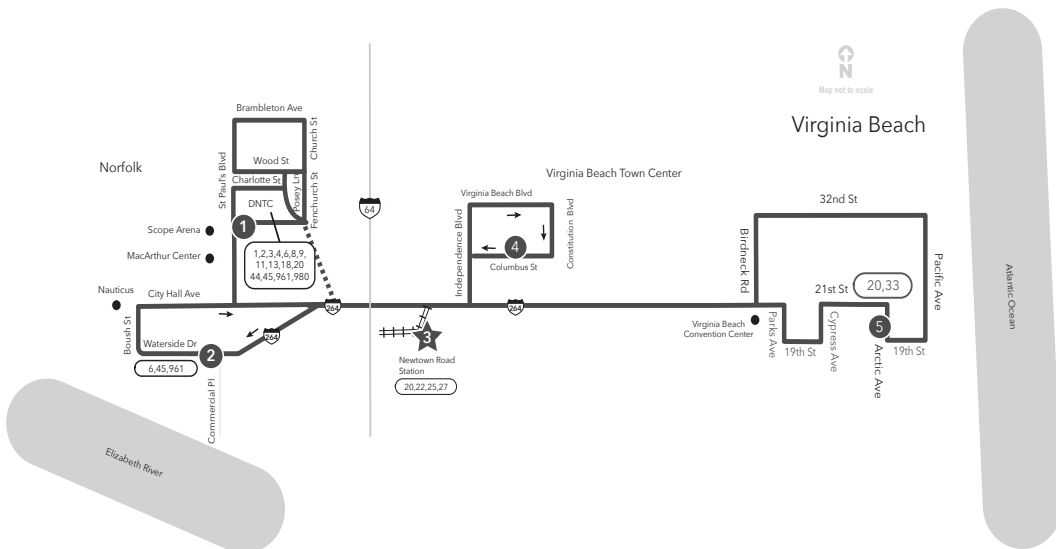

1	2	3	4	5
Downtown Norfolk Transit Center	Waterside Dr Commercial Pl	Newtown Rd Station	Virginia Beach Town Center	Arctic Ave 19th St

Sunday Service

8:00	—	8:15	8:30	8:48
9:00	—	9:15	9:30	9:48
10:00	—	10:15	10:30	10:48
11:00	—	11:15	11:30	11:48
12:00	—	12:15	12:30	12:48
1:00	—	1:15	1:30	1:48
2:00	—	2:15	2:30	2:48
3:00	3:07	3:25	3:40	3:55
4:00	4:07	4:25	4:40	4:55
5:00	5:07	5:26	5:41	5:56
6:00	6:07	6:25	6:40	6:55
7:00	7:06	7:24	7:39	7:54
8:00	8:06	8:24	8:39	8:54

MAX ROUTE 960 Virginia Beach to Norfolk

Legend

- Daily
- Time Point
- Streets
- Connecting Bus Routes
- Point of Interest
- Light Rail Station
- Light Rail Connection
- After 3 pm
- The Tide

PM times are in bold.

MAX 960 From Virginia Beach to Norfolk

5	4	3	2	1	5	4	3	2	1
Arctic Ave 19th St	Virginia Beach Town Center	Newtown Rd Station	Waterside Dr Commercial Pl	Downtown Norfolk Transit Center	Arctic Ave 19th St	Virginia Beach Town Center	Newtown Rd Station	Waterside Dr Commercial Pl	Downtown Norfolk Transit Center

5	4	3	2	1
Arctic Ave 19th St	Virginia Beach Town Center	Newtown Rd Station	Waterside Dr Commercial Pl	Downtown Norfolk Transit Center

Sunday Service

7:53	8:13	8:28	8:41	8:52
8:48	9:08	9:23	9:36	9:47
9:48	10:08	10:23	10:36	10:47
10:48	11:08	11:23	11:36	11:47
11:48	12:08	12:23	12:36	12:47
12:48	1:08	1:23	1:36	1:47
1:48	2:08	2:23	2:36	2:47
2:48	3:08	3:23	—	3:42
3:55	4:15	4:30	—	4:50
4:55	5:15	5:30	—	5:50
5:56	6:16	6:31	—	6:50
6:55	7:15	7:30	—	7:49
7:54	8:14	8:29	—	8:48