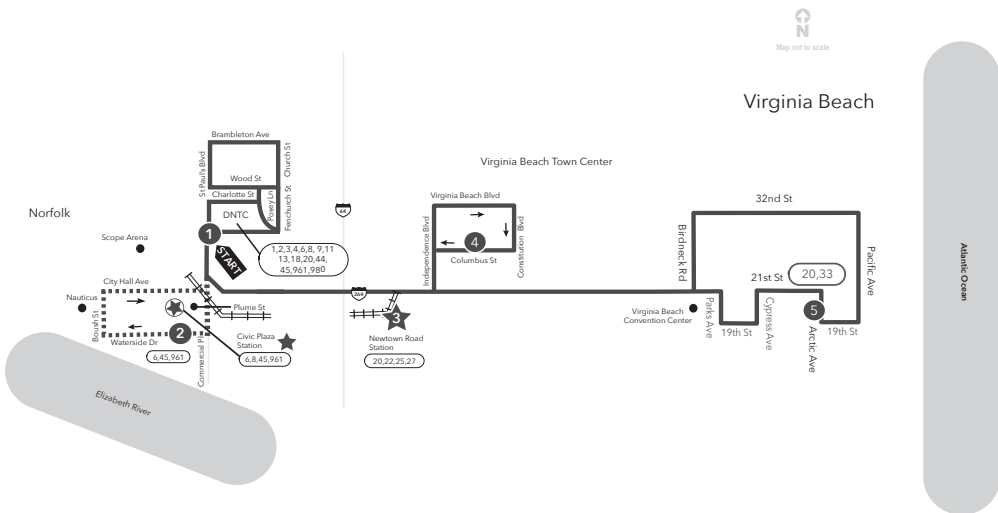

MAX Route 960 Norfolk to Virginia Beach

Legend

- Daily
- Time Point
- Streets
- Connecting Bus Routes
- Point of Interest
- Light Rail Station
- Light Rail Connection
- After 3 pm
- The Tide

PM times are in bold.

Downtown stops after 3 P.M. include:
Civic Plaza Station Waterside & Commercial, and City Hall Ave & Bank St

MAX 960 From Norfolk to Virginia Beach

1	2	3	4	5	1	2	3	4	5
Downtown Norfolk Transit Center	Waterside Dr Commercial Pl	Newtown Rd Station	Virginia Beach Town Center	Arctic Ave 19th St	Downtown Norfolk Transit Center	Waterside Dr Commercial Pl	Newtown Rd Station	Virginia Beach Town Center	Arctic Ave 19th St

1	2	3	4	5
Downtown Norfolk Transit Center	Waterside Dr Commercial Pl	Newtown Rd Station	Virginia Beach Town Center	Arctic Ave 19th St

Sunday Service

8:00	—	8:15	8:30	8:48
9:00	—	9:15	9:30	9:48
10:00	—	10:15	10:30	10:48
11:00	—	11:15	11:30	11:48
12:00	—	12:15	12:30	12:48
1:00	—	1:15	1:30	1:48
2:00	—	2:15	2:30	2:48
3:00	3:07	3:25	3:40	3:55
4:00	4:07	4:25	4:40	4:55
5:00	5:07	5:26	5:41	5:56
6:00	6:07	6:25	6:40	6:55
7:00	7:06	7:24	7:39	7:54
8:00	8:06	8:24	8:39	8:54

5	4	3	2	1
Arctic Ave 19th St	Virginia Beach Town Center	Newtown Rd Station	Waterside Dr Commercial Pl	Downtown Norfolk Transit Center

Sunday Service

7:53	8:13	8:28	8:41	8:52
8:48	9:08	9:23	9:36	9:47
9:48	10:08	10:23	10:36	10:47
10:48	11:08	11:23	11:36	11:47
11:48	12:08	12:23	12:36	12:47
12:48	1:08	1:23	1:36	1:47
1:48	2:08	2:23	2:36	2:47
2:48	3:08	3:23	—	3:42
3:55	4:15	4:30	—	4:50
4:55	5:15	5:30	—	5:50
5:56	6:16	6:31	—	6:50
6:55	7:15	7:30	—	7:49
7:54	8:14	8:29	—	8:48