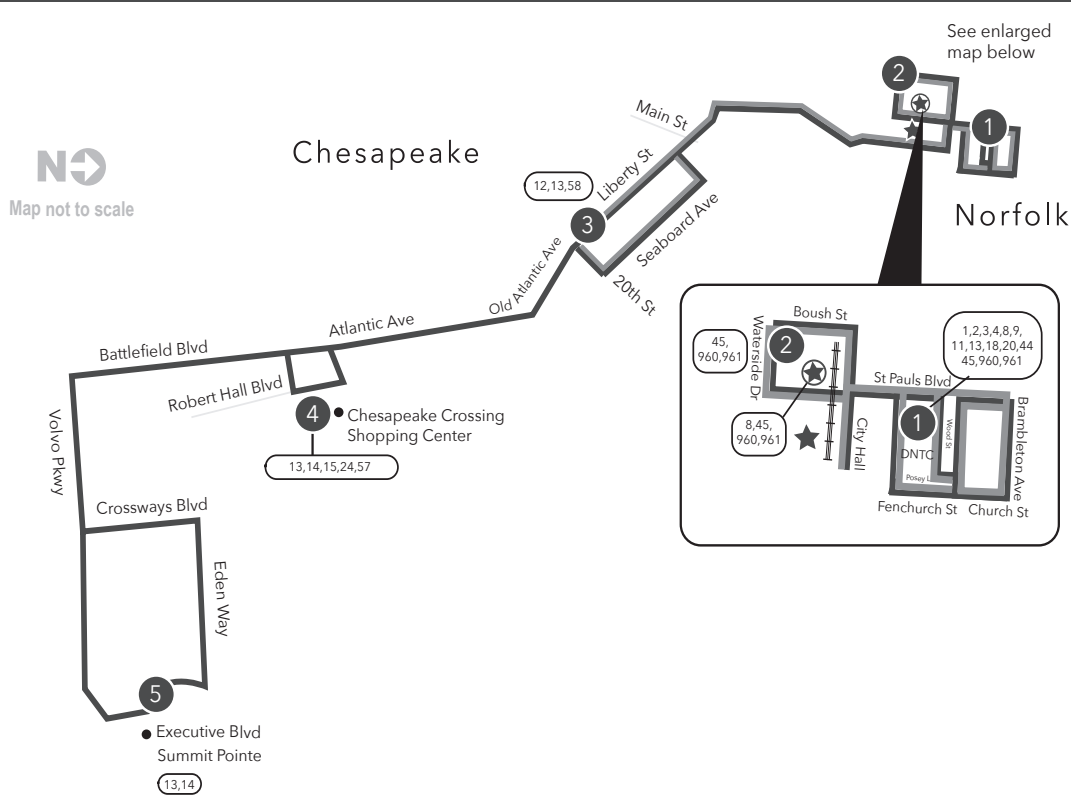

Route 006 Downtown Norfolk / South Norfolk / Robert Hall / Summit Pointe

Legend

- Weekday & Saturday
- Sunday
- Streets
- Time Point
- Connecting Bus Routes
- The Tide
- Light Rail Station
- Light Rail Connection
- Point of Interest

PM times are shaded & in bold.

WEEKDAY:
From Downtown Norfolk Transit Center to Liberty St & Seaboard Ave to Robert Hall Blvd to Summit Pointe

WEEKDAY:
From Summit Pointe to Robert Hall Blvd to Liberty St & Seaboard Ave to Downtown Norfolk Transit Center

1	2	3	4	5	5	4	3	2	1
Downtown Norfolk Transit Center	Waterside Dr Commercial Pl	Liberty St Seaboard Ave	Robert Hall Blvd	Summit Pointe (Executive Blvd & Eden Way)	Summit Pointe (Executive Blvd & Eden Way)	Robert Hall Blvd	Liberty St Seaboard Ave	Waterside Dr Commercial Pl	Downtown Norfolk Transit Center
-	-	-	-	-	-	-	-	-	-
5:32	-	5:50	6:01	6:11	6:11	6:23	5:48	6:02	6:10
6:30	6:36	6:50	7:15	7:25	7:25	7:37	6:46	7:00	7:08
7:30	7:36	7:54	8:15	8:25	8:25	8:37	8:00	8:14	8:22
8:30	8:36	8:54	9:16	9:28	9:28	9:40	9:00	9:15	9:23
9:30	9:36	9:55	10:18	10:30	10:30	10:42	10:03	10:18	10:26
10:30	10:36	10:55	11:18	11:30	10:30	10:42	11:05	11:20	11:28
11:30	11:36	11:55	12:18	12:30	11:30	11:42	12:05	12:20	12:28
12:30	12:36	12:55	1:18	1:30	12:30	12:42	1:05	1:20	1:28
1:30	1:36	1:55	2:18	2:30	1:30	1:42	2:05	2:20	2:28
2:30	2:36	2:55	3:18	3:30	2:30	2:42	3:05	3:20	3:31
3:32	3:38	3:59	4:22	4:34	3:30	3:42	4:05	4:20	4:31
4:34	4:40	5:01	5:24	5:36	4:34	4:46	5:09	5:24	5:35
5:40	5:46	6:07	6:30	6:40	5:36	5:48	6:11	6:25	6:36
6:41	6:46	7:06	7:27	7:37	6:40	6:52	7:15	7:29	7:40
7:25	7:30	-	-	-	7:37	-	7:48	8:02	8:10
8:25	8:30	8:45	-	-	-	7:49	8:12	8:25	8:33
9:25	9:30	9:45	-	-	-	-	8:48	9:02	9:10
10:25	10:30	10:45	-	-	-	-	9:48	10:02	10:10
11:25	11:30	11:45	-	-	-	-	10:48	11:02	11:10
12:25	12:30	12:45	-	-	-	-	11:48	12:02	12:10