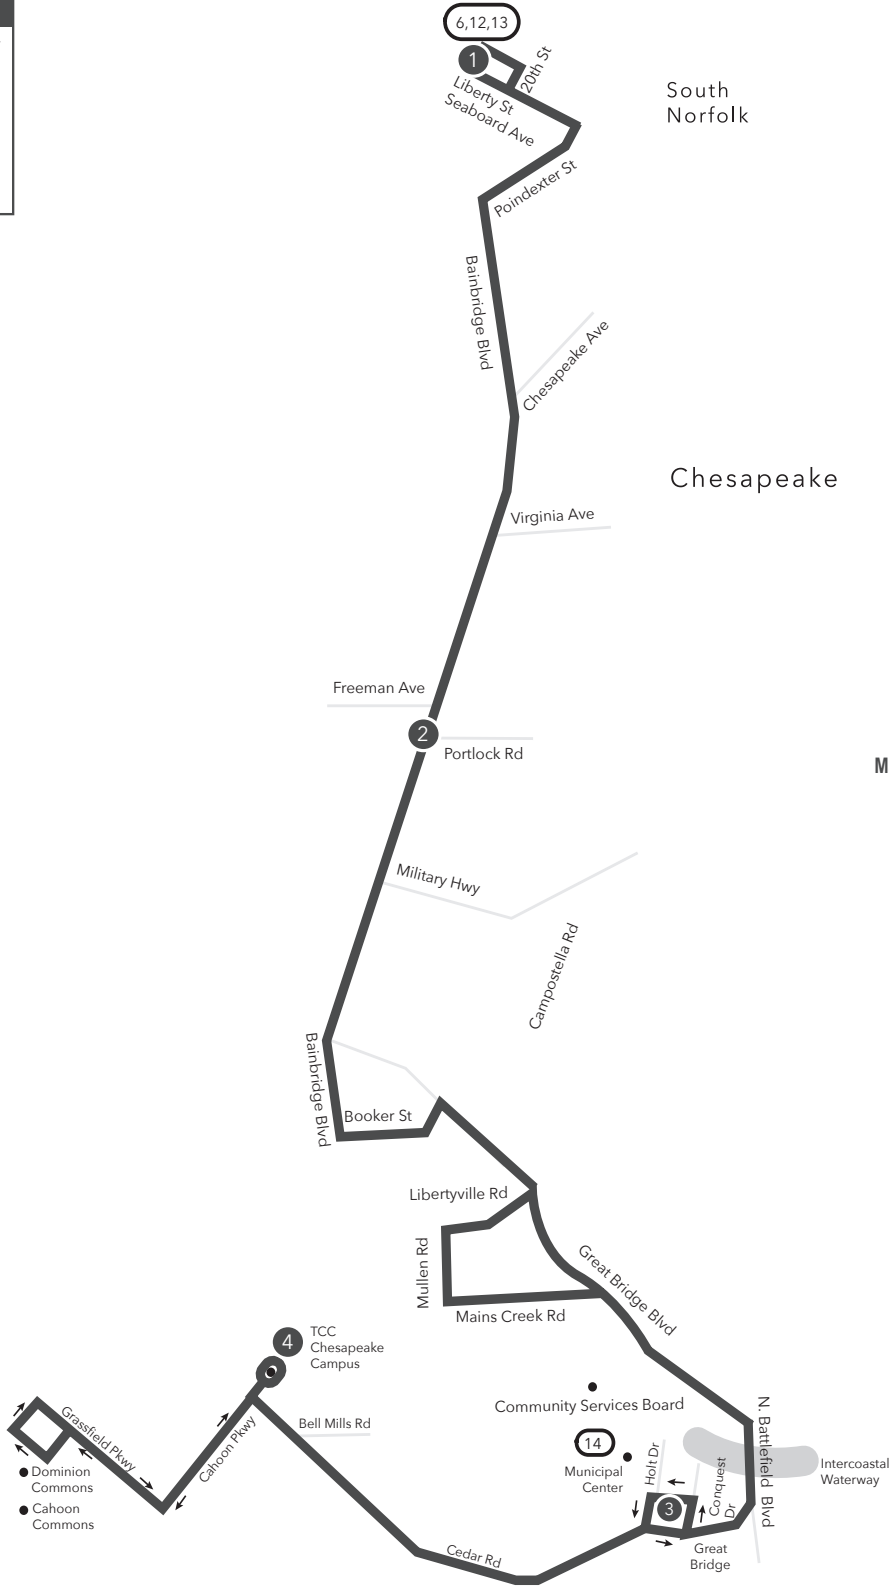

Route 058 Liberty St & Seaboard Ave / TCC Chesapeake Campus

Legend

- Weekday & Saturday
- Streets
- Time Point
- Connecting Bus Routes
- Point of Interest

PM times are shaded & in bold.

WEEKDAY: From Liberty Street & Seaboard Avenue to TCC Chesapeake

WEEKDAY: From TCC Chesapeake to Liberty Street & Seaboard Avenue

1	2	3	4	4	3	2	1
Liberty St Seaboard Ave	Bainbridge Blvd Portlock Rd	Chesapeake Municipal Center	TCC Chesapeake Campus	TCC Chesapeake Campus	Chesapeake Municipal Center	Bainbridge Blvd Portlock Rd	Liberty St Seaboard Ave
5:48	5:57	6:17	6:30	6:37	6:52	7:12	7:18
6:48	6:57	7:17	7:30	7:37	7:52	8:12	8:18
7:48	7:57	8:17	8:30	8:37	8:52	9:12	9:18
8:48	8:57	9:17	9:30	9:37	9:52	10:12	10:18
9:48	9:57	10:17	10:30	10:37	10:52	11:12	11:18
10:48	10:57	11:17	11:30	11:37	11:52	12:12	12:20
11:48	11:57	12:17	12:30	12:37	12:52	1:12	1:20
12:48	12:57	1:17	1:30	1:37	1:52	2:12	2:20
1:48	1:57	2:17	2:30	2:37	2:52	3:12	3:20
2:48	2:57	3:17	3:30	3:37	3:52	4:12	4:20
3:48	3:57	4:17	4:30	4:37	4:52	5:12	5:20
4:48	4:57	5:17	5:30	5:37	5:52	6:12	6:20
5:48	5:57	6:17	6:30	6:37	6:52	7:12	7:20
6:48	6:57	7:17	7:30				