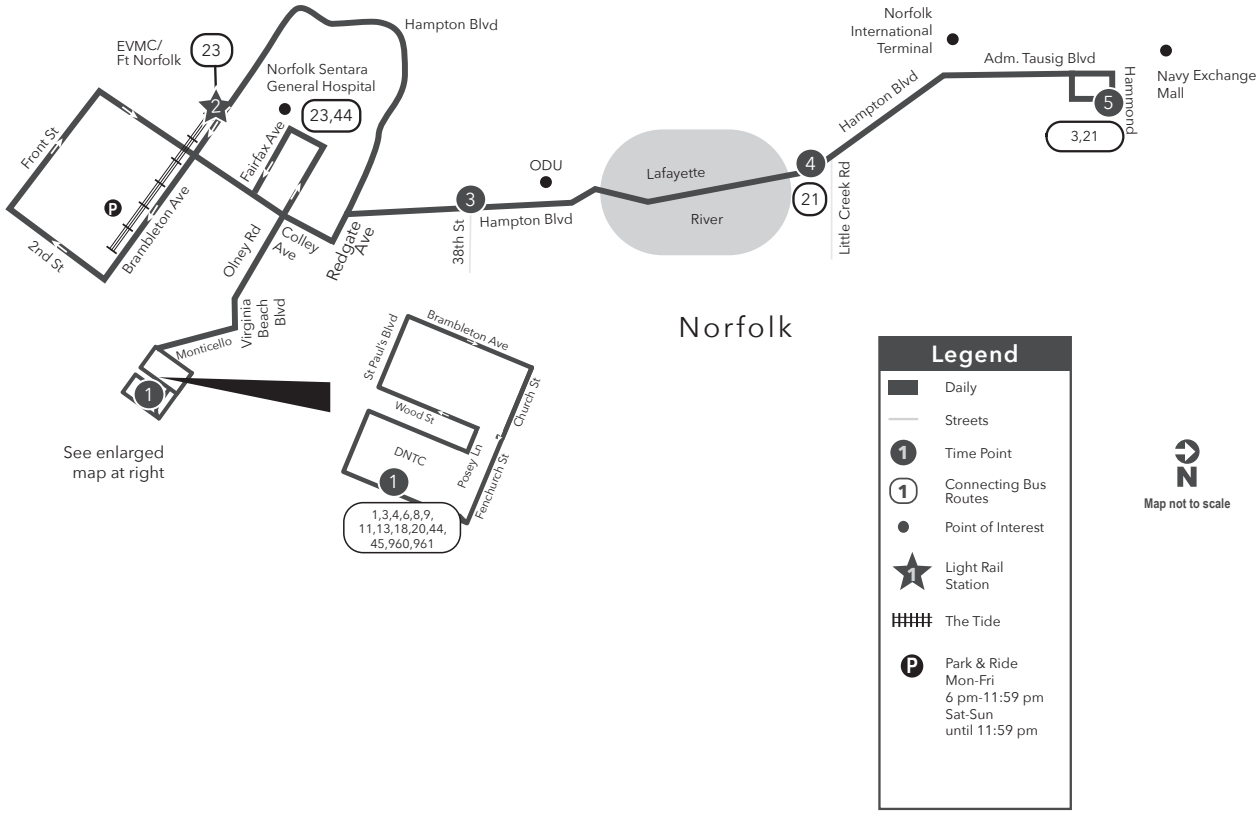

Route 002 Navy Exchange Mall / Downtown Norfolk Transit Center

*The following inbound bus stops will not be serviced Monday - Friday from 3:30 p.m. - 6 p.m.
Hampton Blvd. & Spotswood, and Hampton Blvd & Graydon. Customers should board the bus at Hampton Blvd. & Woodrow or Redgate & Colley.

PM times are shaded & in bold.

WEEKDAY - SATURDAY: From Downtown Norfolk Transit Center to Navy Exchange Mall

1	2	3	4	5	5	4	3	2	1
Downtown Norfolk Transit Center	Ft Norfolk/ EVMC Station	Hampton Blvd 38th St	Hampton Blvd Little Creek Rd	Navy Exchange Mall	Navy Exchange Mall	Hampton Blvd Little Creek Rd	Hampton Blvd 38th St	Ft Norfolk/ EVMC Station	Downtown Norfolk Transit Center
5:11	5:32	5:43	5:52	6:02	-	5:25	5:34	5:42	5:56
6:11	6:32	6:43	6:52	7:02	6:19	6:28	6:37	6:45	6:59
7:11	7:32	7:43	7:52	8:01	7:22	7:32	7:42	7:50	8:04
8:11	8:32	8:43	8:52	9:01	8:22	8:32	8:42	8:50	9:04
9:11	9:33	9:44	9:52	10:00	9:23	9:33	9:43	9:51	10:05
10:11	10:33	10:44	10:52	11:00	10:22	10:32	10:42	10:52	11:06
11:11	11:33	11:44	11:52	12:00	11:22	11:32	11:42	11:52	12:06
12:11	12:35	12:46	12:54	1:02	12:22	12:32	12:42	12:52	1:06
1:11	1:35	1:46	1:54	2:02	1:22	1:32	1:42	1:52	2:06
2:11	2:34	2:47	2:56	3:05	2:23	2:33	2:43	2:53	3:08
3:13	3:36	3:49	3:58	4:09	3:23	3:33	3:43	3:55	4:10
4:13	4:35	4:45	4:53	5:05	4:25	4:35	4:45	4:57	5:12
5:13	5:35	5:45	5:53	6:04	5:25	5:35	5:45	5:57	6:12
6:14	6:36	6:47	6:56	7:06	6:25	6:34	6:43	6:52	7:07
7:14	7:36	7:47	7:56	8:06	7:25	7:34	7:43	7:52	8:07
8:14	8:36	8:47	8:56	9:06	8:25	8:34	8:43	8:52	9:07
9:14	9:36	9:47	9:56	10:06	9:25	9:34	9:43	9:52	10:07
10:14	10:36	10:47	10:56	11:06	10:25	10:34	10:43	10:52	11:07
11:14	11:36	11:47	11:56	12:06	11:25	11:34	11:43	11:52	12:07
12:17	12:39	12:50	12:59	1:09	12:25	12:34	12:43	12:52	1:07

SUNDAY: From Downtown Norfolk Transit Center to Navy Exchange Mall

1	6	2	3	4	5
Downtown Norfolk Transit Center	Sentara Norfolk General Hospital	Ft Norfolk/ EVMC Station	Hampton Blvd 38th St	Hampton Blvd Little Creek Rd	Navy Exchange Mall
5:28	5:38	-	5:45	5:54	6:04
6:28	6:38	-	6:45	6:54	7:04
7:28	7:38	-	7:45	7:54	8:03
8:28	8:38	-	8:45	8:54	9:03
9:28	9:38	-	9:45	9:53	10:01
10:28	-	10:50	11:01	11:09	11:17
11:28	-	11:50	12:01	12:09	12:17
12:28	-	12:52	1:03	1:11	1:19
1:28	-	1:52	2:04	2:13	2:22
2:28	-	2:51	3:04	3:13	3:22
3:28	-	3:51	4:03	4:11	4:23
4:35	-	4:57	5:07	5:15	5:27
5:35	-	5:57	6:07	6:16	6:26
6:35	-	6:57	7:08	7:17	7:27
7:28	-	7:50	8:01	8:10	8:20
8:28	-	8:50	9:01	9:10	9:20
9:28	-	9:50	10:01	10:10	10:20
10:28	-	10:50	11:01	11:10	11:20
11:28	-	11:50	12:01	12:10	12:20

SUNDAY: From Navy Exchange Mall to Downtown Norfolk Transit Center