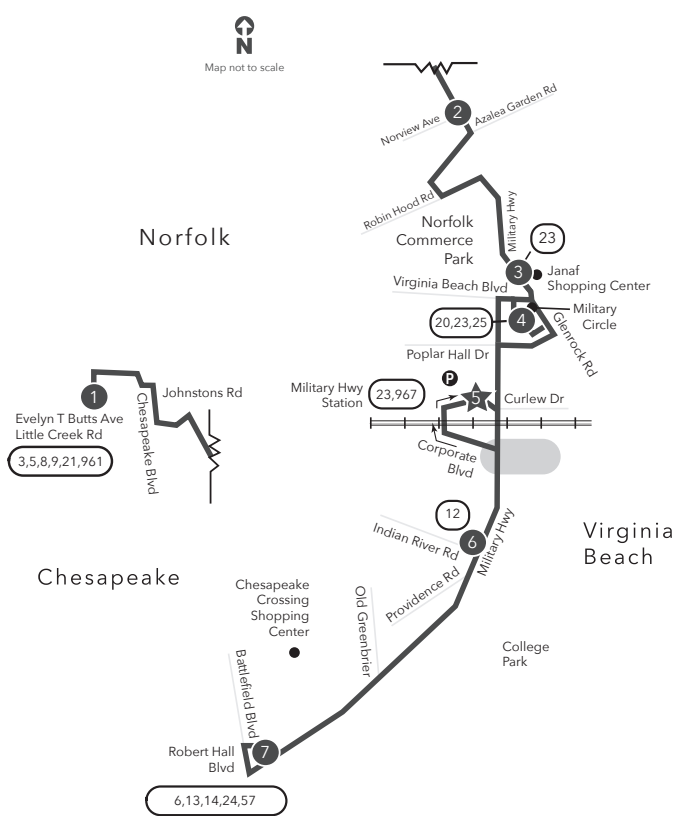

Route 015 Evelyn T. Butts Ave / Robert Hall Blvd

Legend

- Daily Route
- Streets
- Time Point
- Connecting Bus Routes
- The Tide
- Light Rail Station
- Point of Interest
- Park & Ride

PM times are shaded & in bold.

WEEKDAY: From Evelyn T. Butts Ave to Military Circle to Robert Hall Blvd/ Chesapeake Crossing Shopping Ctr

WEEKDAY: From Robert Hall Blvd/Chesapeake Crossing Shopping Ctr to Military Circle to Evelyn T. Butts Ave

SATURDAY: From Evelyn T. Butts Ave to Military Circle to Robert Hall Blvd/ Chesapeake Crossing Shopping Ctr

SATURDAY: From Robert Hall Blvd/Chesapeake Crossing Shopping Ctr to Military Circle to Evelyn T. Butts Ave

SUNDAY: From Evelyn T. Butts Ave to Military Circle to Robert Hall Blvd/Chesapeake Crossing Ctr

SUNDAY: From Robert Hall Blvd/Chesapeake Crossing Ctr to Military Circle to Evelyn T. Butts Ave

1	2	3	4	5	6	7	7	6	5	4	3	2	1
Evelyn T Butts Ave Little Creek Rd	Military Hwy Norview Ave	Janaf Shopping Ctr	Military Circle	Military Hwy Station	Military Hwy Indian River Rd	Robert Hall Blvd	Robert Hall Blvd	Military Hwy Indian River Rd	Military Hwy Station	Military Circle	Janaf Shopping Ctr	Military Hwy Norview Ave	Evelyn T Butts Ave Little Creek Rd
7:18	7:21	7:36	7:42	-	-	-	-	-	-	6:46			