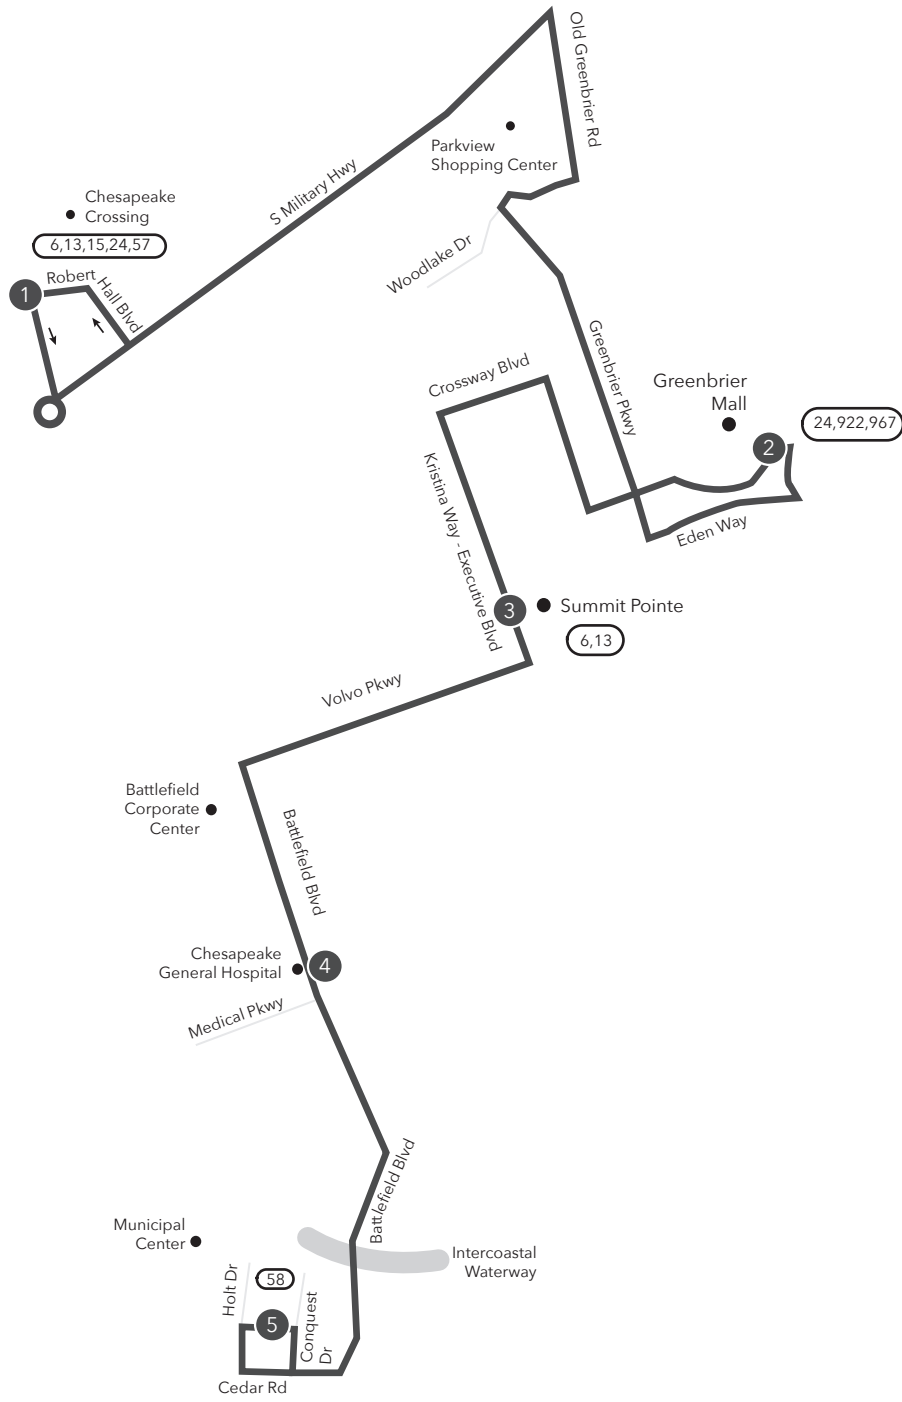

## Legend

- Daily
- Streets
- 1 Time Point
- 1 Connecting Bus Routes
- Point of Interest

Chesapeake

PM times are shaded & in bold.

WEEKDAY: From Robert Hall Blvd to Greenbrier Mall to Chesapeake Municipal Center					WEEKDAY: From Chesapeake Municipal Center to Greenbrier Mall to Robert Hall Blvd				
1	2	3	4	5	5	4	3	2	1
Robert Hall Blvd	Greenbrier Mall	Summit Pointe (Executive Blvd & Eden Way)	Chesapeake General Hospital	Chesapeake Municipal Ctr	Chesapeake Municipal Ctr	Chesapeake General Hospital	Summit Pointe (Executive Blvd & Eden Way)	Greenbrier Mall	Robert Hall Blvd
5:22	5:37	5:43	5:49	5:59	6:18	6:28	6:34	6:42	6:52
6:22	6:37	6:43	6:49	6:59	7:18	7:28	7:34	7:42	7:52
7:22	7:37	7:43	7:59	7:59	8:18	8:28	8:34	8:42	8:52
8:22	8:37	8:43	8:49	8:59	9:18	9:28	9:34	9:42	9:52
9:22	9:37	9:43	9:49	9:59	10:18	10:28	10:34	10:42	10:52
10:22	10:37	10:43	10:49	10:59	11:18	11:28	11:34	11:42	11:52
11:22	11:37	11:43	11:51	<b>12:01</b>	<b>12:18</b>	<b>12:28</b>	<b>12:34</b>	<b>12:42</b>	<b>12:52</b>
<b>12:22</b>	<b>12:37</b>	<b>12:43</b>	<b>12:51</b>	<b>1:01</b>	<b>1:18</b>	<b>1:28</b>	<b>1:34</b>	<b>1:42</b>	<b>1:52</b>
<b>1:22</b>	<b>1:37</b>	<b>1:43</b>	<b>1:51</b>	<b>2:01</b>	<b>2:18</b>	<b>2:28</b>	<b>2:34</b>	<b>2:42</b>	<b>2:52</b>
<b>2:22</b>	<b>2:37</b>	<b>2:43</b>	<b>2:51</b>	<b>3:01</b>	<b>3:18</b>	<b>3:28</b>	<b>3:34</b>	<b>3:42</b>	<b>3:52</b>
<b>3:22</b>	<b>3:37</b>	<b>3:43</b>	<b>3:51</b>	<b>4:01</b>	<b>4:18</b>	<b>4:28</b>	<b>4:34</b>	<b>4:42</b>	<b>4:52</b>
<b>4:22</b>	<b>4:37</b>	<b>4:43</b>	<b>4:51</b>	<b>5:01</b>	<b>5:18</b>	<b>5:28</b>	<b>5:34</b>	<b>5:42</b>	<b>5:52</b>
<b>5:22</b>	<b>5:37</b>	<b>5:43</b>	<b>5:51</b>	<b>6:01</b>	<b>6:18</b>	<b>6:28</b>	<b>6:34</b>	<b>6:42</b>	<b>6:52</b>
<b>6:22</b>	<b>6:37</b>	<b>6:43</b>	<b>6:51</b>	<b>7:01</b>					