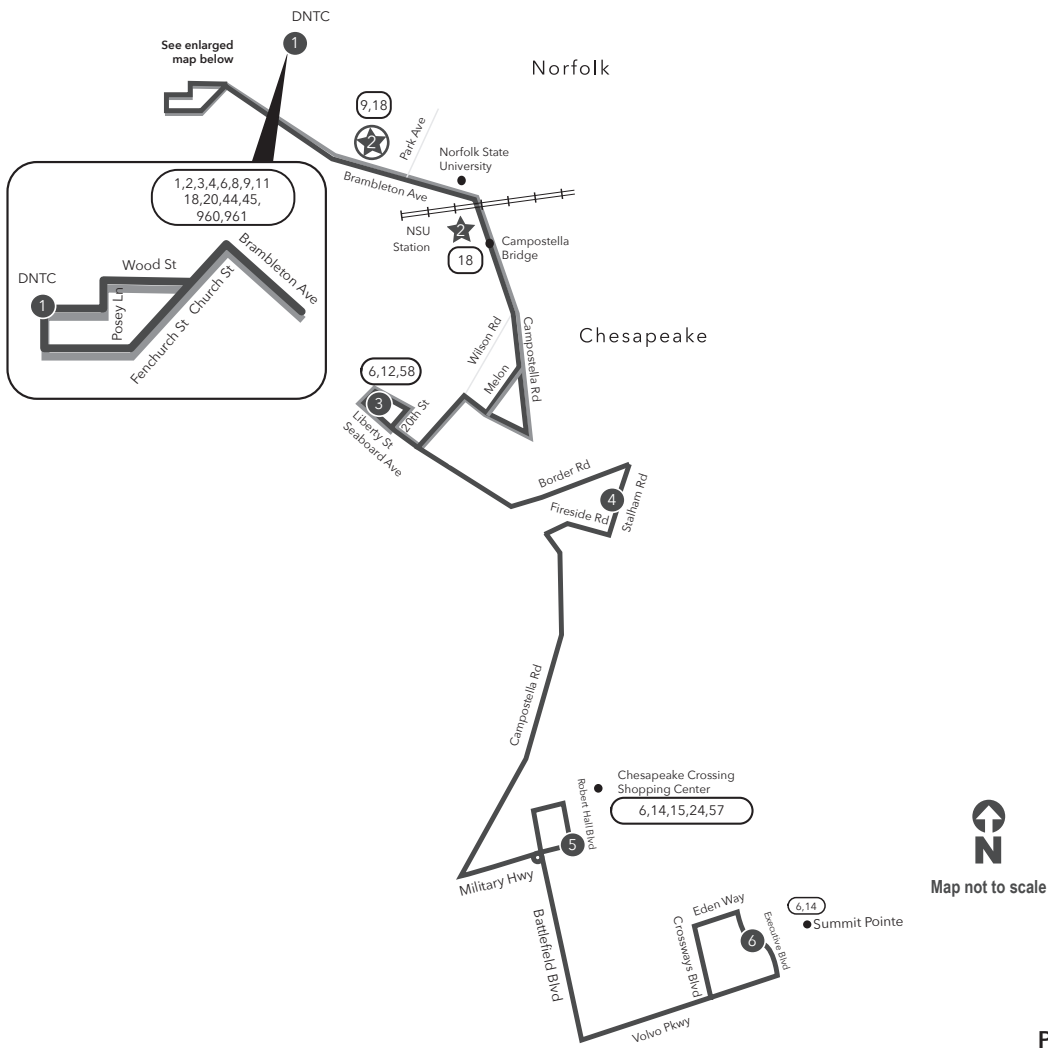

ROUTE 13 DOWNTOWN NORFOLK TRANSIT CENTER / ROBERT HALL BLVD/ SUMMIT POINTE

Legend

- Weekday & Saturday
- Sunday
- Streets
- Time Point
- Connecting Bus Routes
- Point of Interest
- Light Rail Station
- Light Rail Connection
- The Tide

PM times are shaded & in bold.

WEEKDAY: From Downtown Norfolk Transit Center to Liberty St & Seaboard Ave to Robert Hall Blvd to Summit Pointe

1	2	3	4	5	6
Downtown Norfolk Transit Center	NSU Station	Liberty St Seaboard Ave	Fireside Rd Stalham Rd	Robert Hall Blvd	Summit Pointe (Executive Blvd & Eden Way)
5:26	5:33	5:48	5:58	6:15	6:25
6:26	6:33	6:48	6:58	7:15	7:25
7:26	7:33	7:48	7:58	8:15	8:25
8:26	8:33	8:48	8:58	9:15	9:25
9:26	9:33	9:48	9:58	10:15	10:25
10:26	10:33	10:48	10:58	11:15	11:25
11:26	11:33	11:48	11:58	12:15	12:27
12:26	12:33	12:48	12:58	1:15	1:27
1:26	1:33	1:48	1:58	2:15	2:27
2:26	2:33	2:48	2:58	3:15	3:27
3:26	3:33	3:48	3:58	4:15	4:27
4:26	4:33	4:48	4:58	5:15	5:27
5:26	5:33	5:48	5:58	6:15	6:25
6:26	6:33	6:43	-	-	-
7:26	7:33	7:43	-	-	-
8:26	8:33	8:43	-	-	-
9:26	9:33	9:43	-	-	-
10:26	10:33	10:43	-	-	-
11:26	11:33	11:43	-	-	-
12:26	12:33	12:43	-	-	-

WEEKDAY: From Summit Pointe to Robert Hall Blvd to Liberty St & Seaboard Ave to Downtown Norfolk Transit Center

6	5	4	3	2	1
Summit Pointe (Executive Blvd & Eden Way)	Robert Hall Blvd	Fireside Rd Stalham Rd	Liberty St Seaboard Ave	NSU Station	Downtown Norfolk Transit Center
6:25	6:35	6:46	6:57	7:11	7:15
7:25	7:35	7:46	7:57	8:11	8:15
8:25	8:35	8:46	8:57	9:11	9:15
9:25	9:35	9:46	9:57	10:11	10:15
10:25	10:35	10:46	10:57	11:11	11:15
11:25	11:35	11:46	11:57	12:11	12:15
12:27	12:37	12:48	12:59	1:13	1:17
1:27	1:37	1:48	1:59	2:13	2:17
2:27	2:37	2:48	2:59	3:13	3:17
3:27	3:39	3:50	4:01	4:15	4:19
4:27	4:39	4:50	5:01	5:15	5:19
5:27	5:39	5:50	6:01	6:13	6:17
6:25	6:35	6:46	6:57	7:09	7:13
-	-	-	7:50	8:04	8:08
-	-	-	8:50	9:04	9:08
-	-	-	9:50	10:04	10:08
-	-	-	10:50	11:04	11:08
-	-	-	11:50	12:04	12:08