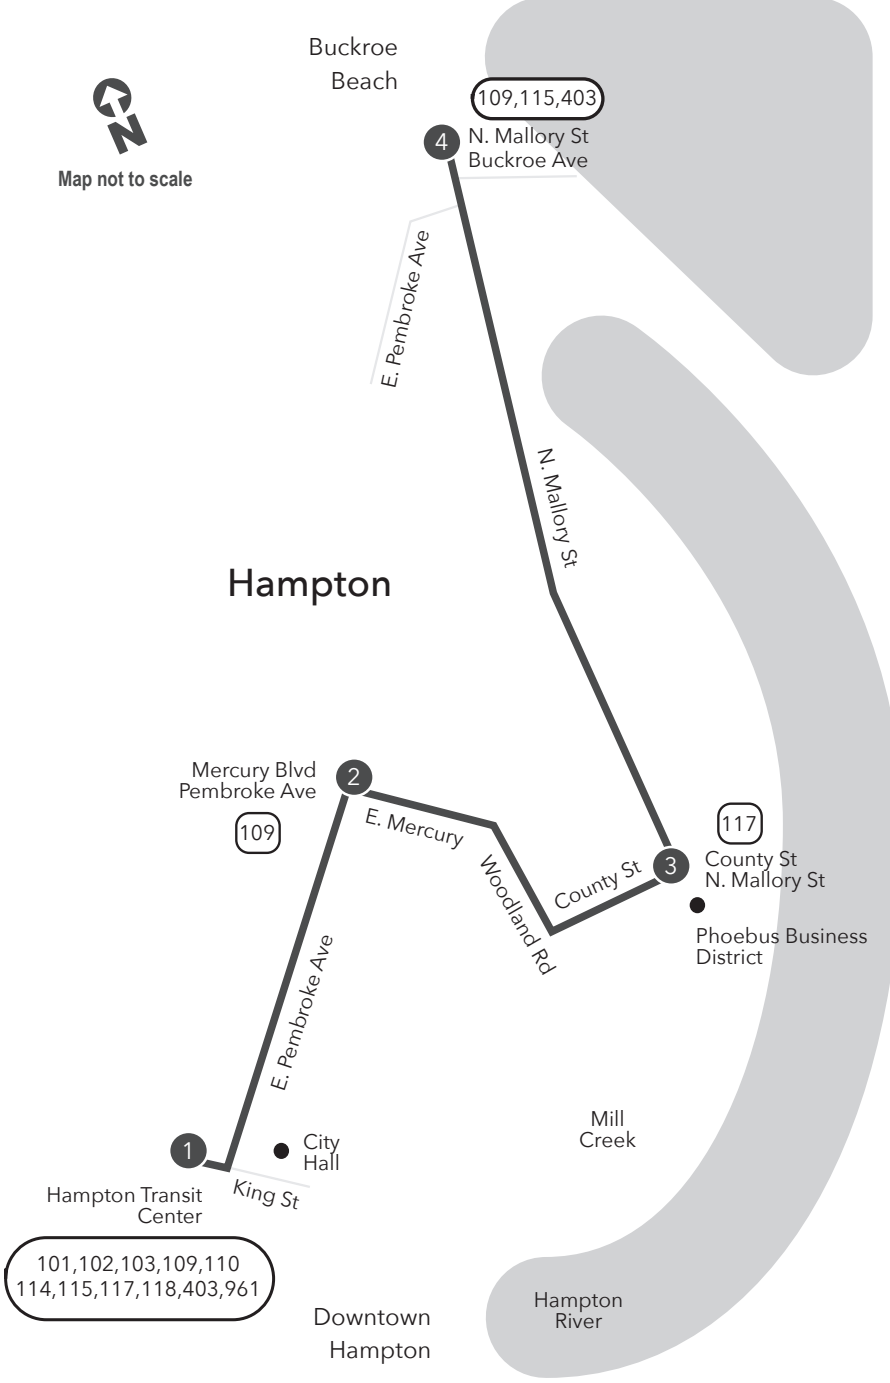

# Route 120 Downtown Hampton / Mallory / Buckroe

**Legend**

- Daily Route
- Streets
- Time Point
- Connecting Bus Routes
- Point of Interest

w = Weekday only  
**PM times are shaded & in bold.**

**WEEKDAY & SATURDAY:**  
 From Downtown Hampton to Buckroe

1	2	3	4	4	3	2	1
Hampton Transit Ctr	E. Pembroke Ave E. Mercury Blvd	County St N. Mallory St	N. Mallory St Buckroe Ave	N. Mallory St Buckroe Ave	County St N. Mallory St	E. Pembroke Ave E. Mercury Blvd	Hampton Transit Ctr
7:31w	7:36w	7:43w	7:48w	7:10w	7:14w	7:21w	7:26w
8:31	8:36	8:43	8:48	8:10	8:14	8:21	8:26
9:31	9:36	9:43	9:48	9:10	9:14	9:21	9:26
10:31	10:36	10:43	10:48	10:10	10:14	10:21	10:26
11:31	11:36	11:43	11:48	11:10	11:14	11:21	11:26
<b>12:31</b>	<b>12:36</b>	<b>12:43</b>	<b>12:48</b>	<b>12:10</b>	<b>12:14</b>	<b>12:21</b>	<b>12:26</b>
<b>1:31</b>	<b>1:36</b>	<b>1:43</b>	<b>1:48</b>	<b>1:10</b>	<b>1:14</b>	<b>1:21</b>	<b>1:26</b>
<b>2:31</b>	<b>2:36</b>	<b>2:43</b>	<b>2:48</b>	<b>2:10</b>	<b>2:14</b>	<b>2:21</b>	<b>2:26</b>
<b>3:31</b>	<b>3:36</b>	<b>3:43</b>	<b>3:48</b>	<b>3:10</b>	<b>3:14</b>	<b>3:21</b>	<b>3:26</b>
<b>4:31</b>	<b>4:36</b>	<b>4:43</b>	<b>4:48</b>	<b>4:10</b>	<b>4:14</b>	<b>4:21</b>	<b>4:26</b>
<b>5:31</b>	<b>5:36</b>	<b>5:43</b>	<b>5:48</b>	<b>5:10</b>	<b>5:14</b>	<b>5:21</b>	<b>5:26</b>
<b>6:31</b>	<b>6:36</b>	<b>6:43</b>	<b>6:48</b>	<b>6:10</b>	<b>6:14</b>	<b>6:21</b>	<b>6:26</b>
<b>7:31</b>	<b>7:36</b>	<b>7:43</b>	<b>7:48</b>	<b>7:10</b>	<b>7:14</b>	<b>7:21</b>	<b>7:26</b>
<b>8:31</b>	<b>8:36</b>	<b>8:43</b>	<b>8:48</b>	<b>8:10</b>	<b>8:14</b>	<b>8:21</b>	<b>8:26</b>

# Route 120

Downtown Hampton /  
 Mallory / Buckroe

Effective: 5.15.22