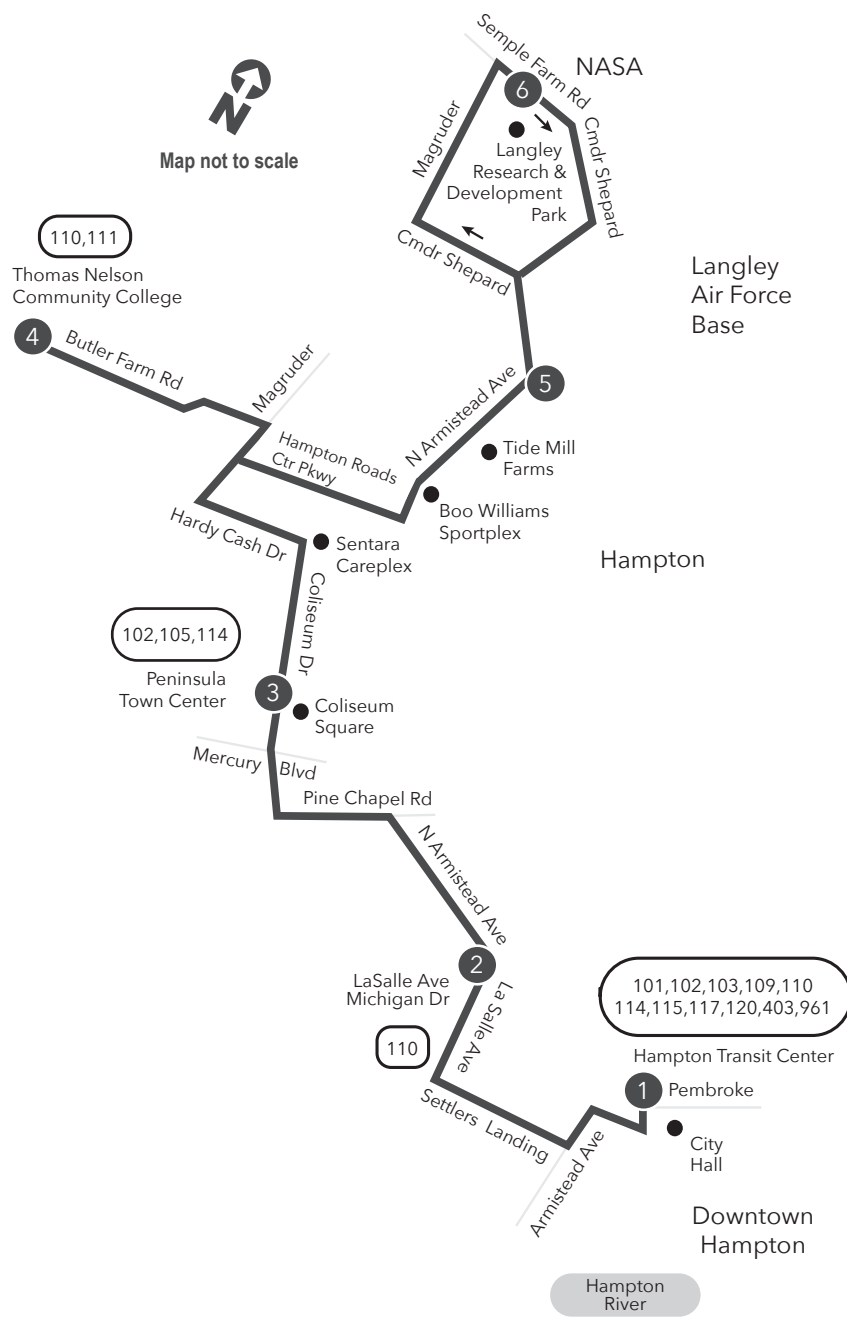

Route 118 Downtown Hampton / Thomas Nelson College / Semple Farm Road

Legend

- Daily Route
- Streets
- Time Point
- Connecting Bus Routes
- Point of Interest

w= Weekday Only
PM times are shaded & in bold.

WEEKDAY & SATURDAY:
From Hampton Transit Center to Coliseum Square to Thomas Nelson Comm. College to Semple Farm Rd

WEEKDAY & SATURDAY:
From Semple Farm Rd to Thomas Nelson Comm. College to Coliseum Square to Hampton Transit Center

1	2	3	4	5	6	6	5	4	3	2	1
Hampton Transit Ctr	LaSalle Ave Michigan Dr	Peninsula Town Center	Thomas Nelson Comm College	Armistead Ave Sweeney Blvd	Semple Farm Cmdr Shepard Blvd	Semple Farm Cmdr Shepard Blvd	Armistead Ave Sweeney Blvd	Thomas Nelson Comm College	Peninsula Town Center	LaSalle Ave Michigan Dr	Hampton Transit Ctr
6:15	6:24	6:35	6:57	7:08	7:14	6:20	6:26	6:36	6:49	6:59	7:07
7:15	7:24	7:35	7:57	8:07	8:13	7:20	7:26	7:36	7:49	7:59	8:07
8:15	8:23	8:32	8:57	9:07	9:13	8:20	8:26	8:35	8:48	8:58	9:06
9:15	9:23	9:32	9:57	10:07	10:13	9:20	9:26	9:34	9:45	9:55	10:03
10:15	10:23	10:32	10:57	11:07	11:13	10:20	10:26	10:34	10:45	10:55	11:03
11:15	11:23	11:32	11:57	12:07	12:13	11:20	11:26	11:34	11:45	11:55	12:03
12:15	12:23	12:32	12:57	1:07	1:13	12:20	12:26	12:34	12:45	12:55	1:03
1:15	1:23	1:32	1:57	2:07	2:13	1:20	1:26	1:34	1:45	1:55	2:03
2:15	2:23	2:32	2:57	3:07	3:13	2:20	2:26	2:34	2:45	2:55	3:03
3:15	3:23	3:32	3:57	4:07	4:13	3:20	3:26	3:34	3:45	3:55	4:03
4:15	4:23	4:32	4:57	5:07	5:13	4:20	4:26	4:34	4:45	4:55	5:03
5:15	5:23	5:32	5:57	6:07	6:13	5:20	5:26	5:34	5:45	5:55	6:03
6:15	6:23	6:32	6:57	7:07	7:13	6:20	6:26	6:34	6:45	6:55	7:03
7:15	7:23	7:32	7:57	8:07	8:13	7:20	7:26	7:34	7:45	7:55	8:03
8:15	8:23	8:32	8:57	9:07	9:13	8:20	8:26	8:34	8:45	8:55	9:03
9:15	9:23	9:32	9:57	10:07	10:13	9:20	9:26	9:34	9:45	9:55	10:03

Route 118

Downtown Hampton / Thomas Nelson College / Semple Farm Road

Effective: 05.15.22