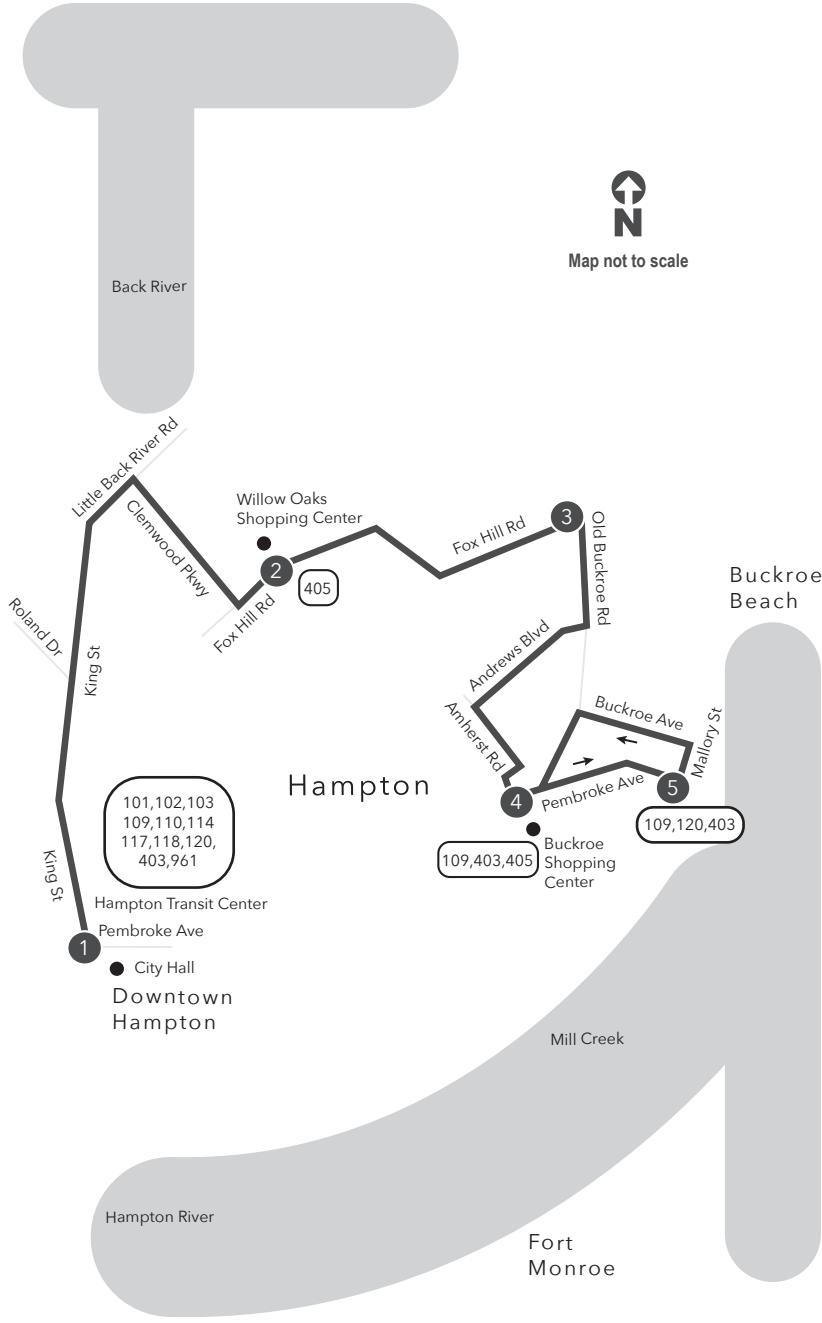

# Route 115 Buckroe / Downtown Hampton

**Legend**

- Daily
- Streets
- Time Point
- Connecting Bus Routes
- Point of Interest

w= Weekday Only  
PM times are shaded & in bold.

**WEEKDAY & SATURDAY:** From Hampton Transit Center to Buckroe Beach

**SUNDAY:** From Hampton Transit Center to Buckroe Beach

1	2	3	4	5	5	4	3	2	1
Hampton Transit Ctr	Fox Hill Rd Willow Oaks Blvd	Fox Hill Rd Old Buckroe Rd	Buckroe Shopping Ctr	N. Mallyory St Buckroe Ave	N. Mallyory St Buckroe Ave	Buckroe Shopping Ctr	Fox Hill Rd Old Buckroe Rd	Fox Hill Rd Willow Oaks Blvd	Hampton Transit Ctr
8:45	8:55	8:58	9:03	9:08	8:11	8:16	8:22	8:28	8:37
9:45	9:55	9:58	10:03	10:08	9:11	9:16	9:22	9:28	9:37
10:45	10:55	10:58	11:03	11:08	10:11	10:16	10:22	10:28	10:37
11:45	11:55	11:58	<b>12:03</b>	<b>12:08</b>	11:11	11:16	11:22	11:28	11:37
<b>12:45</b>	<b>12:55</b>	<b>12:58</b>	<b>1:03</b>	<b>1:08</b>	<b>12:11</b>	<b>12:16</b>	<b>12:22</b>	<b>12:28</b>	<b>12:37</b>
<b>1:45</b>	<b>1:55</b>	<b>1:58</b>	<b>2:03</b>	<b>2:08</b>	<b>1:11</b>	<b>1:16</b>	<b>1:22</b>	<b>1:28</b>	<b>1:37</b>
<b>2:45</b>	<b>2:55</b>	<b>2:58</b>	<b>3:03</b>	<b>3:08</b>	<b>2:11</b>	<b>2:16</b>	<b>2:22</b>	<b>2:28</b>	<b>2:37</b>
<b>3:45</b>	<b>3:55</b>	<b>3:58</b>	<b>4:03</b>	<b>4:08</b>	<b>3:11</b>	<b>3:16</b>	<b>3:22</b>	<b>3:28</b>	<b>3:37</b>
<b>4:45</b>	<b>4:55</b>	<b>4:58</b>	<b>5:03</b>	<b>5:08</b>	<b>4:11</b>	<b>4:16</b>	<b>4:22</b>	<b>4:28</b>	<b>4:37</b>
<b>5:45</b>	<b>5:55</b>	<b>5:58</b>	<b>6:03</b>	<b>6:08</b>	<b>5:11</b>	<b>5:16</b>	<b>5:22</b>	<b>5:28</b>	<b>5:37</b>
<b>6:45</b>	<b>6:55</b>	<b>6:58</b>	<b>7:03</b>	<b>7:08</b>	<b>6:11</b>	<b>6:16</b>	<b>6:22</b>	<b>6:28</b>	<b>6:37</b>
					<b>7:11</b>	<b>7:16</b>	<b>7:22</b>	<b>7:28</b>	<b>7:37</b>

# Route 115

Buckroe /  
Downtown Hampton

Effective: 05.15.22