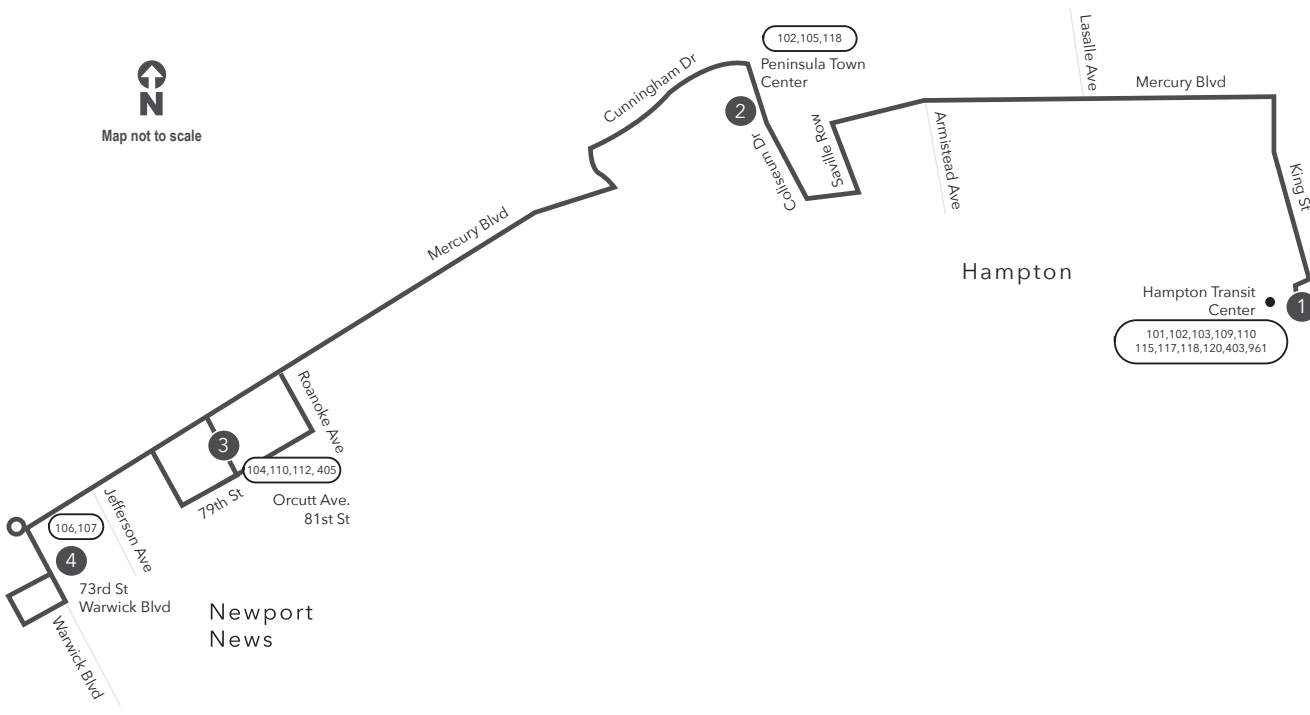

Route 114 73rd St. & Warwick Blvd. / Downtown Hampton

Legend

- Daily Route
- Streets
- Time Point
- Connecting Bus Routes
- Point of Interest

w = Weekdays only
PM times are shaded & in bold.

WEEKDAY & SATURDAY:
From Downtown Hampton to Peninsula Town Center to Orcutt Ave & 81st St to 73rd & Warwick

1 Hampton Transit Center	2 Peninsula Town Center	3 Orcutt Ave 81st St	4 73rd St Warwick Blvd
6:20w	6:35w	7:00w	7:08w
6:50	7:05	7:22	7:30
7:20	7:35	8:00	8:09
7:50	8:05	8:22	8:30
8:20	8:37	9:01	9:11
8:50	9:05	9:22	9:30
9:20	9:37	10:01	10:11
9:50	10:05	10:22	10:30
10:20	10:37	11:01	11:11
10:50	11:05	11:22	11:30
11:20	11:37	12:01	12:11
11:50	12:05	12:22	12:30
12:20	12:37	1:01	1:11
12:50	1:05	1:22	1:30
1:20	1:37	2:01	2:11
1:50	2:05	2:22	2:30
2:20	2:37	3:01	3:11
2:50	3:05	3:22	3:30
3:20	3:37	4:01	4:11
3:50	4:05	4:22	4:30
4:20	4:37	5:01	5:11
4:50	5:05	5:22	5:30
5:20	5:37	6:01	6:11
5:50	6:05	6:22	6:30
6:20	6:36	7:00	7:08
6:50	7:05	7:22	7:30
7:50	8:07	8:31	8:41
8:50	9:07	9:31	9:41
9:50	10:07	10:31	10:41
10:50w	11:07w	11:31w	11:41w

WEEKDAY & SATURDAY:
From 73rd & Warwick to Orcutt Ave & 81st St to Peninsula Town Center

4 73rd St Warwick Blvd	3 Orcutt Ave 81st St	2 Peninsula Town Center	1 Hampton Transit Center
6:45	7:00	7:16	7:29
7:15	7:35	7:51	8:04
7:45	8:00	8:16	8:29
8:15	8:35	8:53	9:08
8:45	9:00	9:16	9:29
9:15	9:35	9:53	10:08
9:45	10:00	10:16	10:29
10:15	10:35	10:53	11:08
10:45	11:00	11:16	11:29
11:15	11:35	11:53	12:08
11:45	12:00	12:16	12:29
12:15	12:35	12:53	1:08
12:45	1:00	1:16	1:29
1:15	1:35	1:53	2:08
1:45	2:00	2:16	2:29
2:15	2:35	2:53	3:08
2:45	3:00	3:16	3:29
3:15	3:35	3:53	4:08
3:45	4:00	4:16	4:29
4:15	4:35	4:53	5:08
4:45	5:00	5:16	5:29
5:15	5:35	5:53	6:08
5:45	6:00	6:16	6:29
6:15	6:35	6:51	7:04
6:45	7:00	7:16	7:29
7:15	7:33	7:49	8:02
7:45	8:05	8:23	8:38
8:45	9:05	9:23	9:38
9:45	10:05	10:23	10:38
10:45	11:05	11:23	11:38

SUNDAY:
From Downtown Hampton to Peninsula Town Center to Orcutt Ave & 81st St to 73rd & Warwick

1 Hampton Transit Center	2 Peninsula Town Center	3 Orcutt Ave 81st St	4 73rd St Warwick Blvd
6:50	7:05	7:22	7:30
7:50	8:05	8:22	8:30
8:50	9:05	9:22	9:30
9:50	10:05	10:22	10:30
10:50	11:05	11:22	11:30
11:50	12:05	12:22	12:30
12:50	1:05	1:22	1:30
1:50	2:05	2:22	2:30
2:50	3:05	3:22	3:30
3:50	4:05	4:22	4:30
4:50	5:05	5:22	5:30
5:50	6:05	6:22	6:30
6:50	7:05	7:22	7:30

SUNDAY:
From 73rd & Warwick to Orcutt Ave & 81st St to Peninsula Town Center to Downtown Hampton

4 73rd St Warwick Blvd	3 Orcutt Ave 81st St	2 Peninsula Town Center	1 Hampton Transit Center
6:45	7:00	7:16	7:29
7:45	8:00	8:16	8:29
8:45	9:00	9:16	9:29
9:45	10:00	10:16	10:29
10:45	11:00	11:16	11:29
11:45	12:00	12:16	12:29
12:45	1:00	1:16	1:29
1:45	2:00	2:16	2:29
2:45	3:00	3:16	3:29
3:45	4:00	4:16	4:29
4:45	5:00	5:16	5:29
5:45	6:00	6:16	6:29
6:45	7:00	7:16	7:29

Route 114

73rd St. & Warwick Blvd. /
Downtown Hampton

Effective: 05.15.22