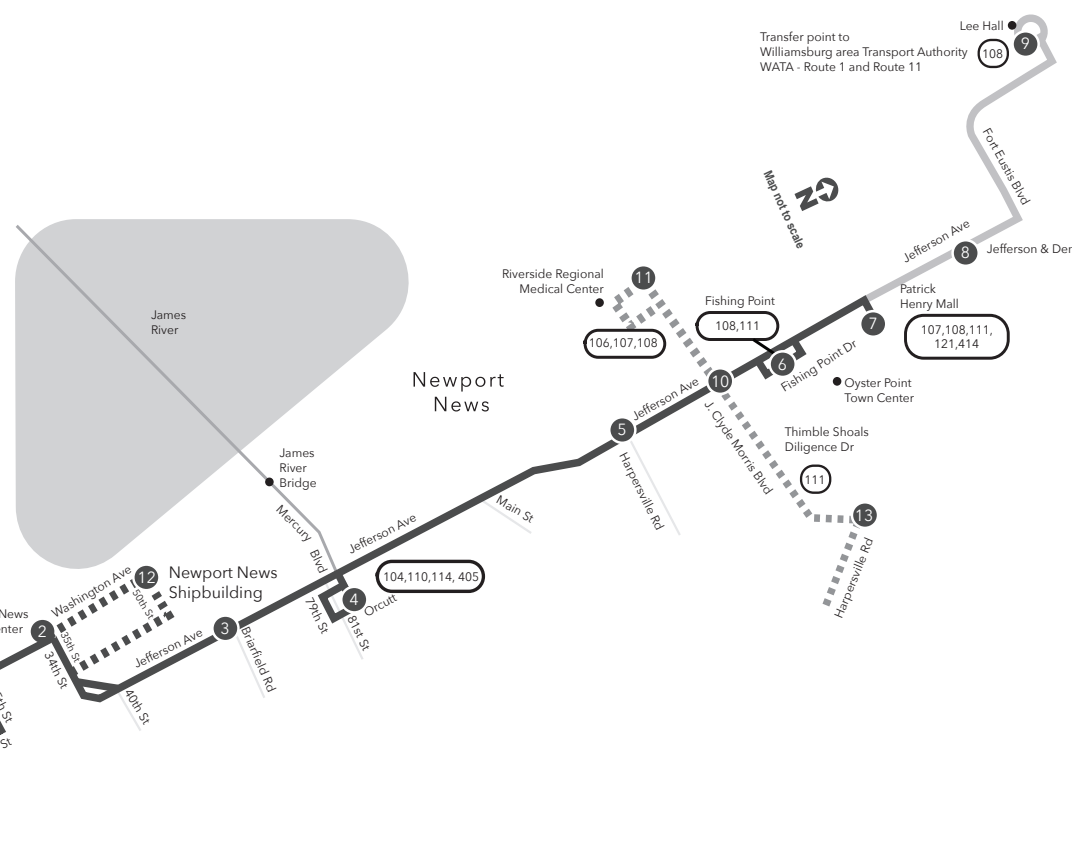

w = Weekdays only
PM times are shaded & in bold.

WEEKDAY & SATURDAY:
From Ivy Ave / 6th St to Downtown Newport News to Orcutt Ave/ 81st St to Patrick Henry Mall to Lee Hall

1	2	3	4	5	6	7	8	9
Ivy Ave 6th st	Newport News Transit center	Jefferson Ave Briarfield Rd	Orcutt Ave 81st St	Jefferson Ave Harpersville Rd	Fishing Point Dr City Center Blvd	Patrick Henry Mall	Jefferson Ave Denbigh Blvd	Lee Hall Elmhurst
5:03w	5:18w	5:26w	5:38w	5:50w	5:58w	6:26w	6:36w	6:50w
5:33	5:48	5:56	6:08	6:20	6:28	6:38	-	-
6:03	6:18	6:26	6:38	6:50	6:58	7:26	7:36	7:50
6:33	6:48	6:56	7:08	7:20	7:28	7:38	-	-
7:03	7:18	7:26	7:38	7:50	7:58	8:26	8:36	8:50
7:33	7:48	7:56	8:08	8:20	8:28	8:38	-	-
8:03	8:18	8:26	8:38	8:50	8:58	9:26	9:36	9:50
8:33	8:48	8:56	9:08	9:20	9:28	9:38	-	-
9:03	9:18	9:26	9:38	9:50	9:58	10:26	10:36	10:50
9:33	9:48	9:56	10:08	10:20	10:28	10:38	-	-
10:03	10:18	10:26	10:38	10:50	10:58	11:26	11:36	11:50
10:33	10:48	10:56	11:08	11:20	11:28	11:38	-	-
11:03	11:18	11:26	11:38	11:50	11:58	12:26	12:36	12:50
11:33	11:48	11:56	12:08	12:20	12:28	12:38	-	-
12:03	12:18	12:26	12:38	12:50	12:58	1:26	1:36	1:50
12:33	12:48	12:56	1:08	1:20	1:28	1:38	-	-
1:03	1:18	1:26	1:38	1:50	1:58	2:28	2:41	2:57
1:33	1:48	1:56	2:09	2:23	2:31	2:43	-	-
2:03	2:20	2:28	2:42	2:56	3:04	3:34	3:47	4:03
2:33	2:50	2:58	3:12	3:26	3:34	3:46	-	-
3:03	3:20	3:28	3:42	3:56	4:04	4:34	4:47	5:01
3:33	3:50	3:58	4:12	4:24	4:32	4:44	-	-
4:03	4:20	4:28	4:42	4:54	5:02	5:32	5:45	5:59
4:33	4:50	4:58	5:12	5:24	5:32	5:44	-	-
5:03	5:20	5:28	5:42	5:54	6:02	6:32	6:45	6:59
5:33	5:50	5:58	6:12	6:24	6:32	6:44	-	-
6:03	6:20	6:28	6:42	6:54	7:02	7:32	7:42	7:56
6:33	6:50	6:58	7:12	7:24	7:32	7:42	-	-
7:03	7:20	7:28	7:40	7:52	8:00	8:28	8:38	8:52
7:33	7:48	7:56	8:08	8:20	8:28	8:38	-	-
8:03	8:18	8:26	8:38	8:50	8:58	9:26	9:36	9:50
9:03	9:18	9:26	9:38	9:50	9:58	10:26	10:36	10:50
10:03	10:18	10:26	10:38	10:50	10:58	11:26	11:36	11:50
11:03	11:18	11:26	11:38	11:50	11:58	12:26	12:36	12:50