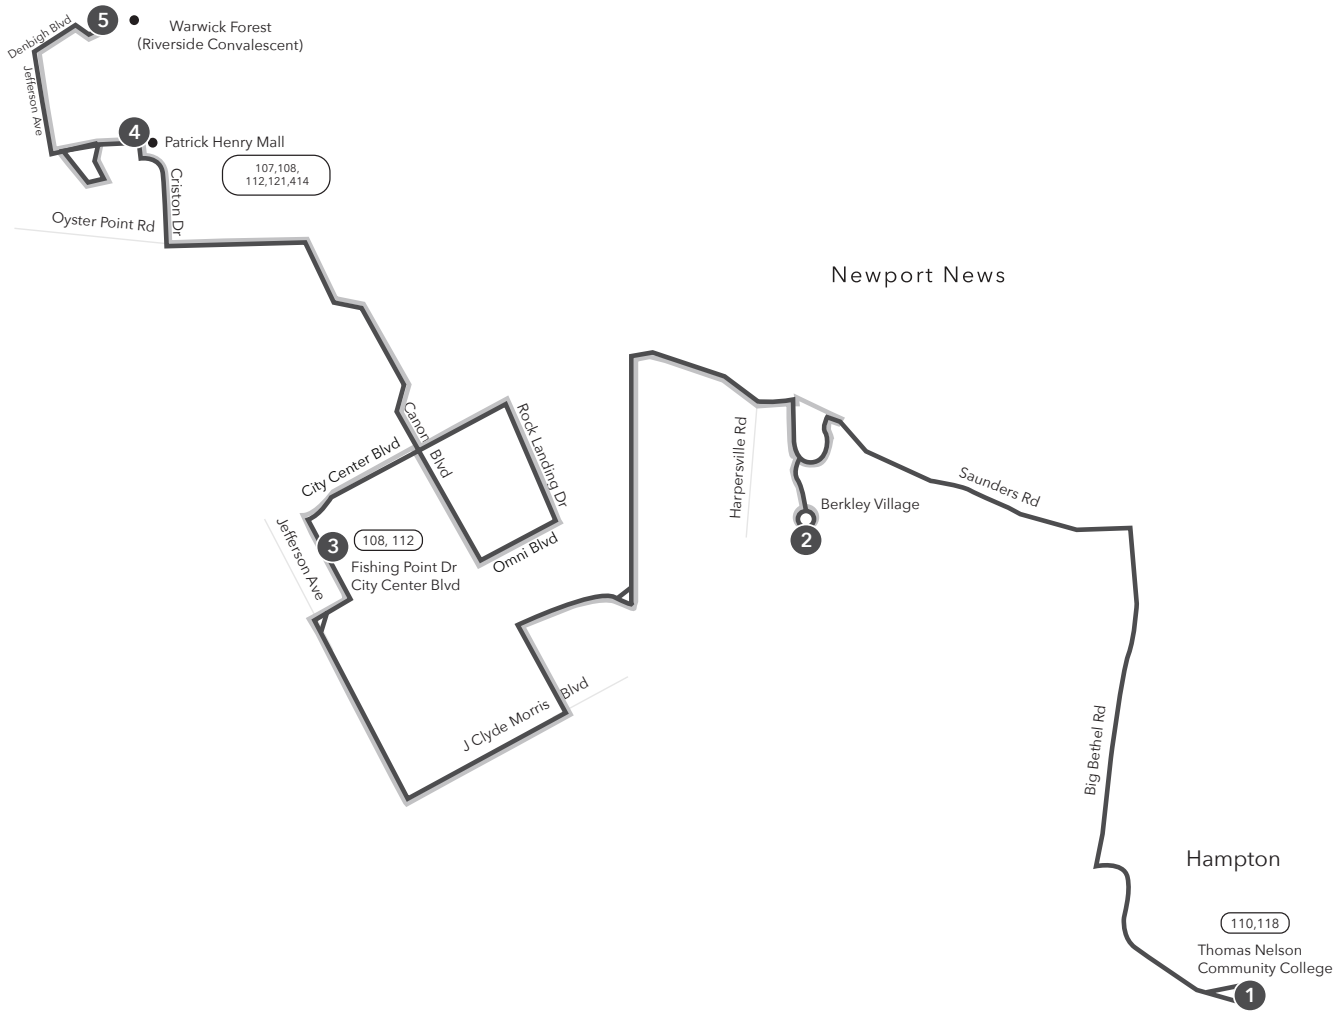

Route 111 Thomas Nelson Community College / Patrick Henry Mall / Warwick Forest

Legend

- Weekday & Saturday
- Sunday Only
- Streets
- Time Point
- Connecting Bus Routes
- Point of Interest

w - Weekday only
PM times are shaded & in bold.

WEEKDAY & SATURDAY:
From Thomas Nelson Community College to Patrick Henry Mall to Warwick Forest

1	2	3	4	5
Thomas Nelson Comm College	Berkley Village	City Center Blvd Fishing Point Dr	Patrick Henry Mall	Warwick Forest (Riverside Convalescent)
7:00w	7:12w	6:25w	6:34w	6:49w
8:00	8:12	7:31w	7:58w	8:13w
9:00	9:12	8:31	8:58	9:13
10:00	10:12	9:31	9:58	10:13
11:00	11:12	10:31	10:58	11:13
12:00	12:12	12:31	12:58	12:13
1:00	1:12	1:31	1:58	2:13
2:00	2:12	2:31	2:58	3:13
3:00	3:12	3:31	3:58	4:13
4:00	4:12	4:31	4:58	5:13
5:00	5:12	5:31	5:58	6:13
6:00	6:12	6:31	6:58	7:13
7:00	7:12	7:31	7:58	8:13
8:00	8:11	8:30	8:57	9:12
9:00	9:10	9:25	9:50	10:05
10:00	10:10	10:25	10:50	11:05

WEEKDAY & SATURDAY:
From Warwick Forest to Patrick Henry Mall to Thomas Nelson Community College

5	4	3	2	1
Warwick Forest (Riverside Convalescent)	Patrick Henry Mall	City Center Blvd Fishing Point Dr	Berkley Village	Thomas Nelson Comm College
6:20w	6:46w	7:01w	7:20w	7:30w
7:20	7:46	8:03	8:22	8:32
8:20	8:46	9:03	9:22	9:32
9:20	9:46	10:03	10:22	10:32
10:20	10:46	11:03	11:22	11:32
11:20	11:46	12:03	12:22	12:32
12:20	12:46	1:03	1:22	1:32
1:20	1:46	2:03	2:22	2:32
2:20	2:46	3:03	3:24	3:35
3:20	3:46	4:03	4:24	4:35
4:20	4:46	5:03	5:24	5:35
5:20	5:46	6:03	6:24	6:37
6:20	6:46	7:01	7:19	7:34
7:20	7:46	8:01	8:19	8:34
8:20	8:46	9:01	9:19	9:34
9:20	9:46	10:01	10:19	10:34
10:20w	10:46w	11:01w	11:19w	11:34w

SUNDAY:
From Berkley Village to Patrick Henry Mall to Warwick Forest

2	3	4	5
Berkley Village	City Center Blvd Fishing Point Dr	Patrick Henry Mall	Warwick Forest (Riverside Convalescent)
8:00	8:15	8:45	9:00
9:00	9:15	9:45	10:00
10:00	10:15	10:45	11:00
11:00	11:15	11:45	12:00
12:00	12:15	12:45	1:00
1:00	1:15	1:45	2:00
2:00	2:15	2:45	3:00
3:00	3:15	3:45	4:00
4:00	4:15	4:45	5:00
5:00	5:15	5:45	6:00
6:00	6:15	6:45	7:00
7:00	7:15	7:45	8:00

SUNDAY:
From Warwick Forest to Patrick Henry Mall to Berkley Village

5	4	3	2
Warwick Forest (Riverside Convalescent)	Patrick Henry Mall	City Center Blvd Fishing Point Dr	Berkley Village
9:20	9:55	10:05	10:23
10:20	10:55	11:05	11:23
11:20	11:55	12:05	12:23
12:20	12:55	1:05	1:23
1:20	1:55	2:05	2:23
2:20	2:55	3:05	3:23
3:20	3:55	4:05	4:23
4:20	4:55	5:05	5:23
5:20	5:55	6:05	6:23
6:20	6:55	7:05	7:23

Effective: 05.15.22

Route 111

Thomas Nelson Community College / Patrick Henry Mall / Warwick Forest