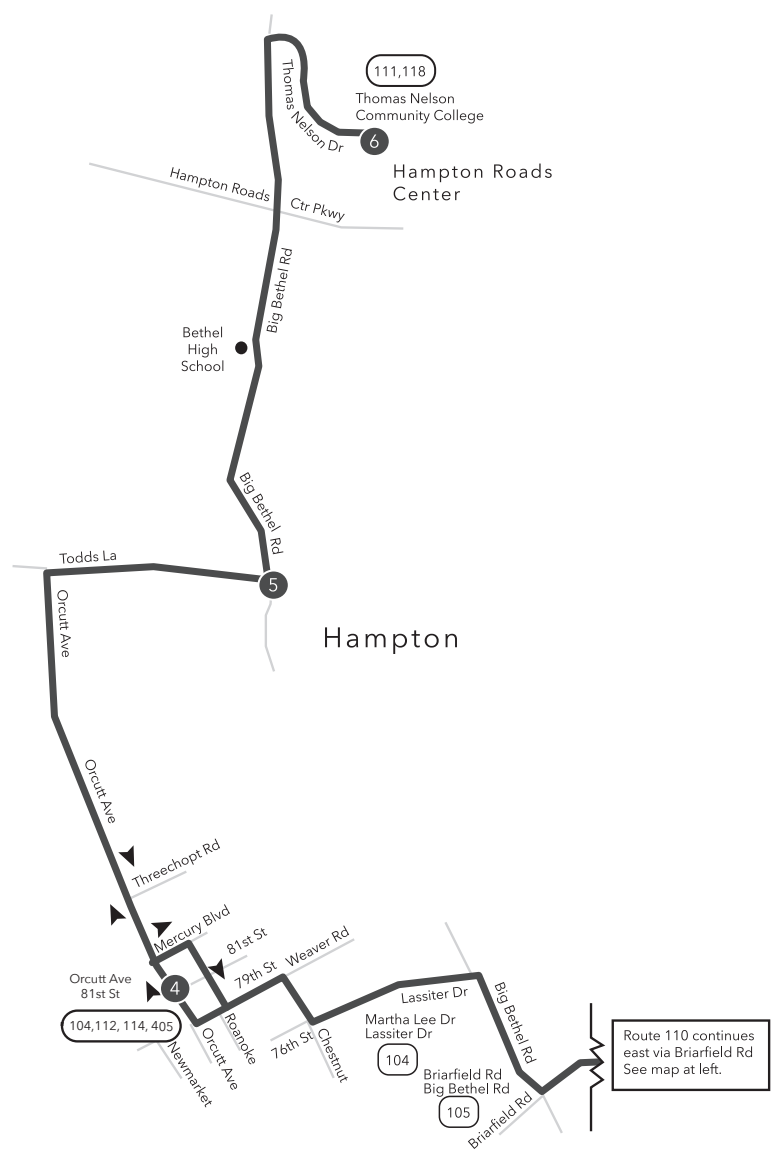

Route 110 Downtown Hampton / Thomas Nelson Community College

Legend

- Daily Route
- Streets
- Time Point
- Connecting Bus Routes
- Point of Interest

Route 110 continues west via Briarfield Rd See map at right.

w - Weekday only
PM times are shaded & in bold.

WEEKDAY & SATURDAY:
From Downtown Hampton to Orcutt Ave & 81st St to Thomas Nelson Community College

1	2	3	4	5	6
Hampton Transit Center	LaSalle Ave Michigan Dr	Briarfield Rd Aberdeen Rd	Orcutt Ave 81st St	Big Bethel Rd Todds Ln	Thomas Nelson Community College
6:00w	6:10w	6:20w	6:33w	6:40w	6:50w
7:00	7:10	7:20	7:33	7:40	7:50
8:00	8:10	8:18	8:33	8:40	8:48
9:00	9:10	9:18	9:33	9:40	9:48
10:00	10:10	10:18	10:33	10:40	10:48
11:00	11:10	11:18	11:33	11:40	11:48
12:00	12:10	12:18	12:33	12:40	12:48
1:00	1:10	1:18	1:33	1:40	1:48
2:00	2:10	2:18	2:33	2:40	2:48
3:00	3:10	3:18	3:33	3:40	3:48
4:00	4:10	4:18	4:33	4:40	4:48
5:00	5:10	5:18	5:33	5:40	5:48
6:00	6:10	6:18	6:33	6:40	6:48
7:00	7:10	7:18	7:33	7:40	7:48
8:00	8:10	8:18	8:33	8:40	8:48
9:00	9:10	9:18	9:33	9:40	9:48
10:00	10:10	10:18	10:33	10:40	10:48

WEEKDAY & SATURDAY:
From Thomas Nelson Community College to Orcutt Ave & 81st St to Downtown Hampton

6	5	4	3	2	1
Thomas Nelson Community College	Big Bethel Rd Todds Ln	Orcutt Ave 81st St	Briarfield Rd Aberdeen Rd	LaSalle Ave Michigan Dr	Hampton Transit Center
6:55w	7:03w	7:10w	7:23w	7:33w	7:43w
7:55	8:03	8:10	8:23	8:33	8:43
8:55	9:03	9:10	9:20	9:28	9:38
9:55	10:03	10:10	10:20	10:28	10:38
10:55	11:03	11:10	11:20	11:28	11:38
11:55	12:03	12:10	12:20	12:28	12:38
12:55	1:03	1:10	1:20	1:28	1:38
1:55	2:03	2:10	2:20	2:28	2:38
2:55	3:03	3:10	3:20	3:28	3:38
3:55	4:03	4:10	4:20	4:28	4:38
4:55	5:03	5:10	5:20	5:28	5:38
5:55	6:03	6:10	6:20	6:28	6:38
6:55	7:03	7:10	7:20	7:28	7:38
7:55	8:03	8:10	8:20	8:28	8:38
8:55	9:03	9:10	9:20	9:28	9:38
9:55	10:03	10:10	10:20	10:28	10:38

Route 110

Downtown Hampton / Thomas Nelson Community College

Effective: 05.15.22