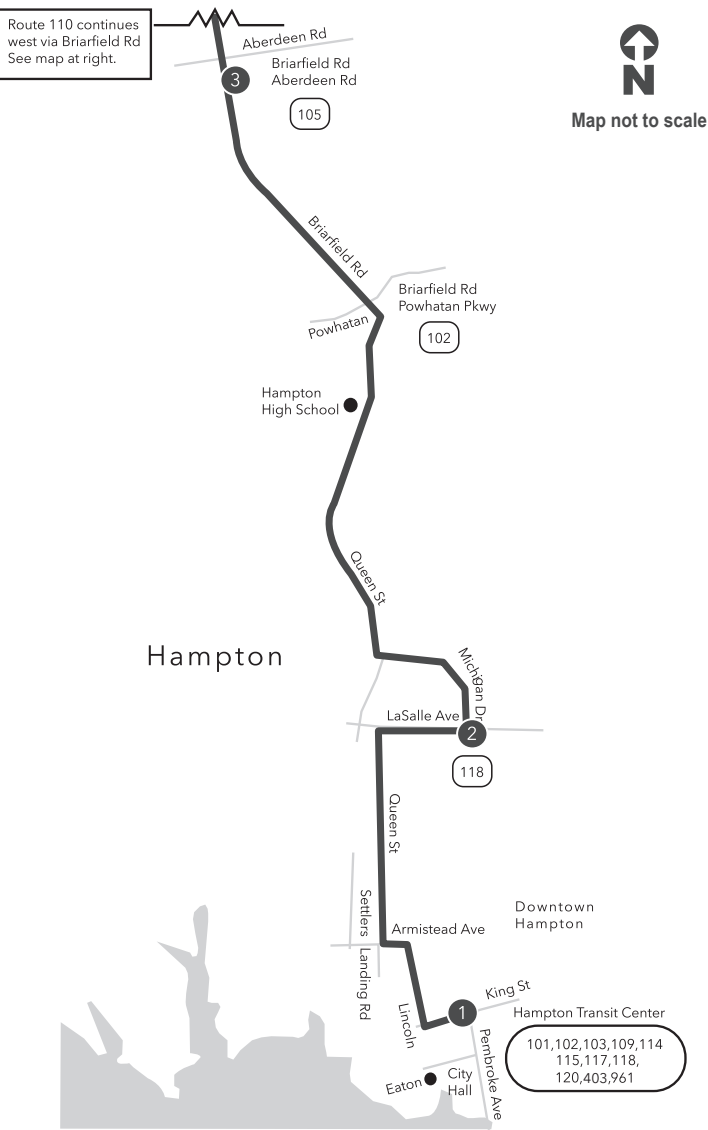

Route 110 Downtown Hampton / Thomas Nelson Community College

Legend

- Daily Route
- Streets
- Time Point
- Connecting Bus Routes
- Point of Interest

Route 110 continues west via Briarfield Rd See map at right.

w - Weekday only
PM times are shaded & in bold.

WEEKDAY & SATURDAY:
From Downtown Hampton to Orcutt Ave & 81st St to Thomas Nelson Community College

1	2	3	4	5	6
Hampton Transit Center	LaSalle Ave Michigan Dr	Briarfield Rd Aberdeen Rd	Orcutt Ave 81st St	Big Bethel Rd Todds Ln	Thomas Nelson Community College
6:00w	6:10w	6:20w	6:33w	6:40w	6:50w
7:00	7:10	7:20	7:33	7:40	7:50
8:00	8:10	8:18	8:33	8:40	8:48
9:00	9:10	9:18	9:33	9:40	9:48
10:00	10:10	10:18	10:33	10:40	10:48
11:00	11:10	11:18	11:33	11:40	11:48
12:00	12:10	12:18	12:33	12:40	12:48
1:00	1:10	1:18	1:33	1:40	1:48
2:00	2:10	2:18	2:33	2:40	2:48
3:00	3:10	3:18	3:33	3:40	3:48
4:00	4:10	4:18	4:33	4:40	4:48
5:00	5:10	5:18	5:33	5:40	5:48
6:00	6:10	6:18	6:33	6:40	6:48
7:00	7:10	7:18	7:33	7:40	7:48
8:00	8:10	8:18	8:33	8:40	8:48
9:00	9:10	9:18	9:33	9:40	9:48
10:00	10:10	10:18	10:33	10:40	10:48

WEEKDAY & SATURDAY:
From Thomas Nelson Community College to Orcutt Ave & 81st St to Downtown Hampton

6	5	4	3	2	1
Thomas Nelson Community College	Big Bethel Rd Todds Ln	Orcutt Ave 81st St	Briarfield Rd Aberdeen Rd	LaSalle Ave Michigan Dr	Hampton Transit Center
6:55w	7:03w	7:10w	7:23w	7:33w	7:43w
7:55	8:03	8:10	8:23	8:33	8:43
8:55	9:03	9:10	9:20	9:28	9:38
9:55	10:03	10:10	10:20	10:28	10:38
10:55	11:03	11:10	11:20	11:28	11:38
11:55	12:03	12:10	12:20	12:28	12:38
12:55	1:03	1:10	1:20	1:28	1:38
1:55	2:03	2:10	2:20	2:28	2:38
2:55	3:03	3:10	3:20	3:28	3:38
3:55	4:03	4:10	4:20	4:28	4:38
4:55	5:03	5:10	5:20	5:28	5:38
5:55	6:03	6:10	6:20	6:28	6:38
6:55	7:03	7:10	7:20	7:28	7:38
7:55	8:03	8:10	8:20	8:28	8:38
8:55	9:03	9:10	9:20	9:28	9:38
9:55	10:03	10:10	10:20	10:28	10:38

Route 110

Downtown Hampton / Thomas Nelson Community College

Effective: 05.15.22