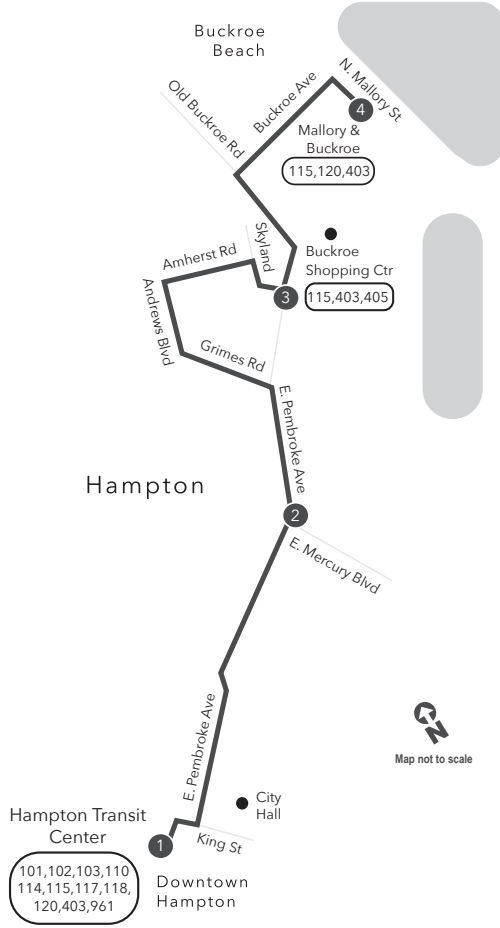

# Route 109 Downtown Hampton / Buckroe

**Legend**

- Daily Route
- Streets
- Time Point
- Connecting Bus Routes
- Point of Interest

w= Weekday Only  
PM times are shaded & in bold.

**WEEKDAY & SATURDAY :** From Downtown Hampton to Buckroe Beach

**WEEKDAY & SATURDAY:** From Buckroe Beach to Downtown Hampton

1	2	3	4	4	3	2	1
Hampton Transit Ctr	E. Pembroke Ave E. Mercury Blvd	Buckroe Shopping Ctr	N. Mallory St Buckroe Ave	N. Mallory St Buckroe Ave	Buckroe Shopping Ctr	E. Pembroke Ave E. Mercury Blvd	Hampton Transit Ctr
6:47	6:52	7:02	7:07	6:51w	6:55w	7:05w	7:10w
7:47	7:52	8:02	8:07	7:51	7:55	8:05	8:10
8:47	8:52	9:02	9:07	8:51	8:55	9:05	9:10
9:47	9:52	10:02	10:07	9:51	9:55	10:05	10:10
10:47	10:52	11:02	11:07	10:51	10:55	11:05	11:10
11:47	11:52	<b>12:02</b>	<b>12:07</b>	11:51	11:55	<b>12:05</b>	<b>12:10</b>
<b>12:47</b>	<b>12:52</b>	<b>1:02</b>	<b>1:07</b>	<b>12:51</b>	<b>12:55</b>	<b>1:05</b>	<b>1:10</b>
<b>1:47</b>	<b>1:52</b>	<b>2:02</b>	<b>2:07</b>	<b>1:51</b>	<b>1:55</b>	<b>2:05</b>	<b>2:10</b>
<b>2:47</b>	<b>2:52</b>	<b>3:02</b>	<b>3:07</b>	<b>2:51</b>	<b>2:55</b>	<b>3:05</b>	<b>3:10</b>
<b>3:47</b>	<b>3:52</b>	<b>4:02</b>	<b>4:07</b>	<b>3:51</b>	<b>3:55</b>	<b>4:05</b>	<b>4:10</b>
<b>4:47</b>	<b>4:52</b>	<b>5:02</b>	<b>5:07</b>	<b>4:51</b>	<b>4:55</b>	<b>5:05</b>	<b>5:10</b>
<b>5:47</b>	<b>5:52</b>	<b>6:02</b>	<b>6:07</b>	<b>5:51</b>	<b>5:55</b>	<b>6:05</b>	<b>6:10</b>
<b>6:47</b>	<b>6:52</b>	<b>7:02</b>	<b>7:07</b>	<b>6:51</b>	<b>6:55</b>	<b>7:05</b>	<b>7:10</b>
<b>7:47</b>	<b>7:52</b>	<b>8:02</b>	<b>8:07</b>	<b>7:51</b>	<b>7:55</b>	<b>8:05</b>	<b>8:10</b>
<b>8:47w</b>	<b>8:52w</b>	<b>9:02w</b>	<b>9:07w</b>	<b>8:51w</b>	<b>8:55w</b>	<b>9:05w</b>	<b>9:10w</b>
<b>9:47w</b>	<b>9:52w</b>	<b>10:02w</b>	<b>10:07w</b>				