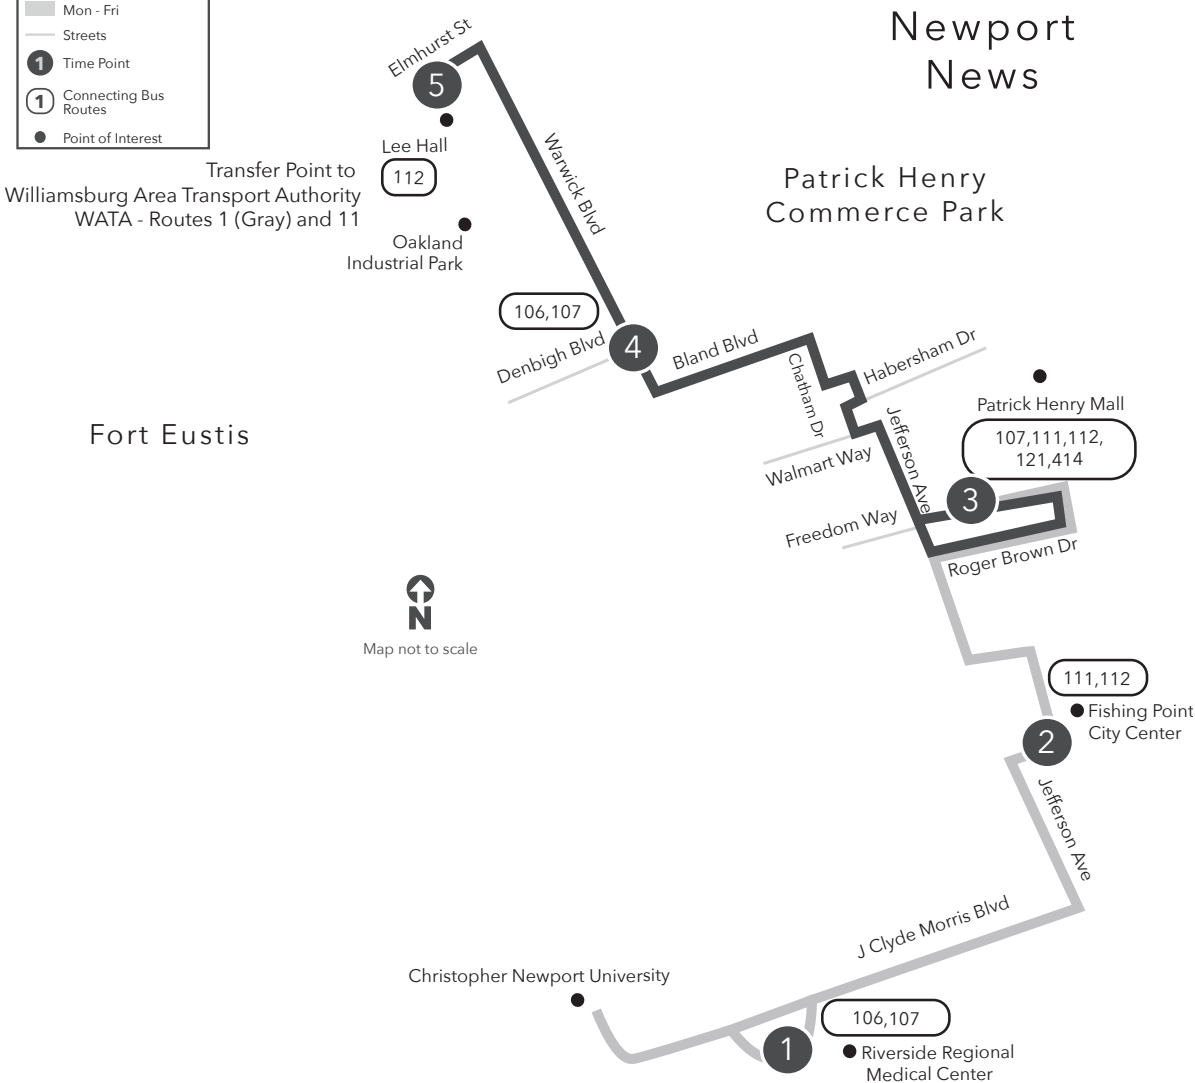

# Route 108 Riverside Medical Ctr / Patrick Henry Mall / Lee Hall

**Legend**

- Daily Route
- Mon - Fri
- Streets
- Time Point
- Connecting Bus Routes
- Point of Interest

PM times are shaded & in bold.

**WEEKDAY :**  
From Riverside Medical Center to Patrick Henry Mall to Lee Hall

**SUNDAY:**  
From Patrick Henry Mall to Lee Hall

**SUNDAY:**  
From Lee Hall to Patrick Henry Mall

3	4	5	5	4	3
Patrick Henry Mall	Warwick Blvd Denbigh Blvd	Lee Hall Elmhurst St	Lee Hall Elmhurst St	Warwick Blvd Denbigh Blvd	Patrick Henry Mall
6:43	6:55	7:09	7:33	7:47	8:03
7:43	7:55	8:09	8:33	8:47	9:03
8:43	8:55	9:09	9:33	9:47	10:03
9:43	9:55	10:09	10:33	10:47	11:03
10:43	10:55	11:09	11:33	11:47	<b>12:03</b>
11:43	11:55	<b>12:09</b>	<b>12:33</b>	<b>12:47</b>	<b>1:03</b>
<b>12:43</b>	<b>12:55</b>	<b>1:09</b>	<b>1:35</b>	<b>1:49</b>	<b>2:05</b>
<b>1:43</b>	<b>1:55</b>	<b>2:09</b>	<b>2:35</b>	<b>2:49</b>	<b>3:05</b>
<b>2:43</b>	<b>2:55</b>	<b>3:09</b>	<b>3:35</b>	<b>3:49</b>	<b>4:05</b>
<b>3:43</b>	<b>3:55</b>	<b>4:09</b>	<b>4:35</b>	<b>4:49</b>	<b>5:05</b>
<b>4:43</b>	<b>4:55</b>	<b>5:09</b>	<b>5:35</b>	<b>5:49</b>	<b>6:05</b>
<b>5:43</b>	<b>5:55</b>	<b>6:09</b>			
<b>6:43</b>	<b>6:55</b>	<b>7:09</b>			

Effective: 05.15.22

**Route 108**  
Riverside Medical Ctr /  
Patrick Henry Mall /  
Lee Hall