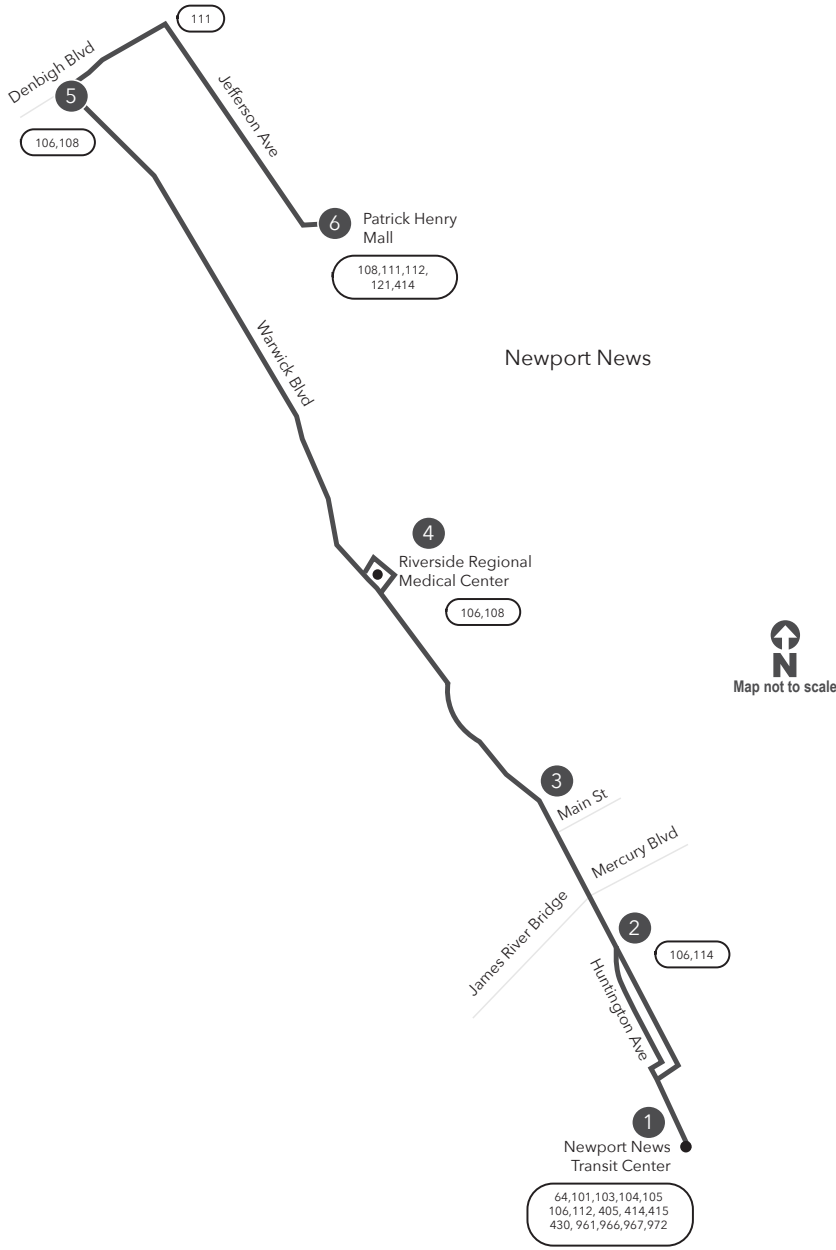

Route 107 Newport News / Warwick Blvd / Patrick Henry Mall

Legend

- Daily Route
- Streets
- Time Point
- Connecting Bus Routes
- Point of Interest

w= Weekday Only
PM times are shaded & in bold.

WEEKDAY & SATURDAY:
From NNTC to Riverside Regional Medical Ctr to Patrick Henry Mall

SUNDAY:
From NNTC to Riverside Regional Medical Ctr to Patrick Henry Mall

1	2	3	4	5	6	6	5	4	3	2	1
Newport News Transit Center	Warwick Blvd 73rd St	Warwick Blvd Main St	Riverside Regional Medical Ctr	Warwick Blvd Denbigh Blvd	Patrick Henry Mall	Patrick Henry Mall	Warwick Blvd Denbigh Blvd	Riverside Regional Medical Ctr	Warwick Blvd Main St	Warwick Blvd 73rd St	Newport News Transit Center
7:15	7:24	7:29	7:37	7:54	8:08	7:15	7:27	7:46	7:54	7:59	8:05
8:15	8:24	8:29	8:37	8:54	9:08	8:15	8:27	8:46	8:54	8:59	9:05
9:15	9:24	9:29	9:37	9:54	10:08	9:15	9:27	9:46	9:54	9:59	10:05
10:15	10:24	10:29	10:37	10:54	11:08	10:15	10:27	10:46	10:54	10:59	11:05
11:15	11:24	11:29	11:37	11:54	12:08	11:15	11:27	11:46	11:54	11:59	12:05
12:15	12:24	12:29	12:37	12:54	1:08	12:15	12:27	12:46	12:54	12:59	1:05
1:15	1:24	1:29	1:37	1:54	2:08	1:15	1:27	1:46	1:54	1:59	2:05
2:15	2:24	2:29	2:37	2:54	3:08	2:15	2:27	2:46	2:54	2:59	3:05
3:15	3:24	3:29	3:37	3:54	4:08	3:15	3:27	3:46	3:54	3:59	4:05
4:15	4:24	4:29	4:37	4:54	5:08	4:15	4:27	4:46	4:54	4:59	5:05
5:15	5:24	5:29	5:37	5:54	6:08	5:15	5:27	5:46	5:54	5:59	6:05
6:15	6:24	6:29	6:37	6:54	7:08	6:15	6:27	6:46	6:54	6:59	7:05
						7:15	7:27	7:46	7:54	7:59	8:05

Route 107

Newport News /
Warwick Boulevard / Patrick Henry Mall

Effective: 05.15.22