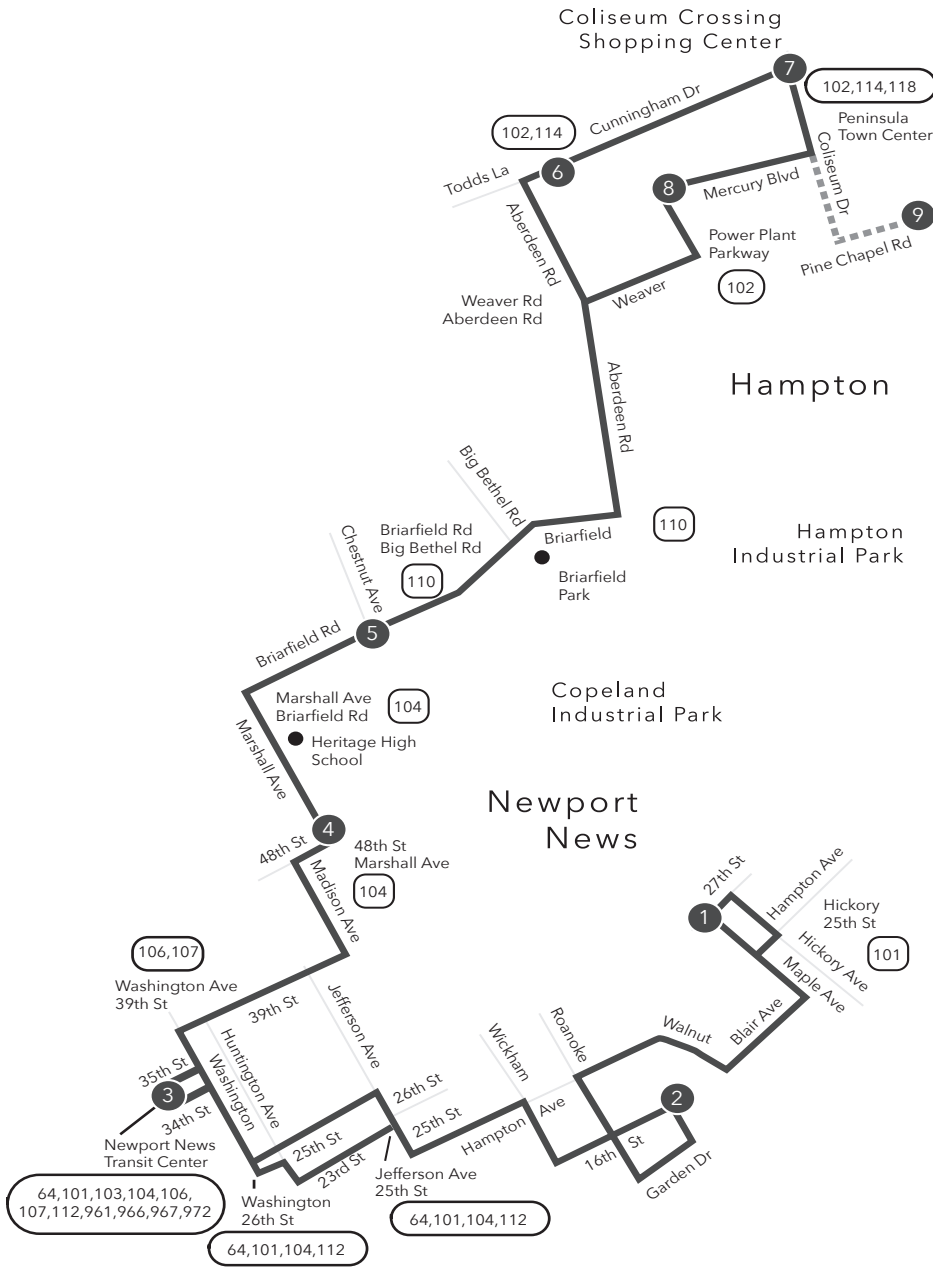

ROUTE 105 MAPLE AVE & 27TH ST / PENINSULA TOWN CENTER

Legend

- Daily Route
- Limited Service, A.M. & Weekday Only
- Streets
- Time Point
- Connecting Bus Routes
- Point of Interest

w - Weekdays only
PM times are shaded & in bold.

SUNDAY:

From Maple Ave to Downtown Newport News to Peninsula Town Center

SUNDAY:

From Peninsula Town Center to Downtown Newport News to Maple Ave

1	2	3	4	5	6	7	7	8	5	4	3	2	1
27th St Maple Ave	16th St Garden Dr	Newport News Transit Center	48th St Marshall Ave	Briarfield Rd Chestnut Ave	Todds Lane	Peninsula Town Center	Peninsula Town Center	Mercury Plaza	Briarfield Rd Chestnut Ave	48th St Marshall Ave	Newport News Transit Center	16th St Garden Dr	27th St Maple Ave
8:15	8:28	8:45	8:52	8:56	9:03	9:10	9:15	9:20	9:28	9:34	9:45	10:00	10:13
9:15	9:28	9:45	9:52	9:56	10:03	10:10	10:15	10:20	10:28	10:34	10:45	11:00	11:13
10:15	10:28	10:45	10:52	10:56	11:03	11:10	11:15	11:20	11:28	11:34	11:45	12:00	12:13
11:15	11:28	11:45	11:52	11:56	12:03	12:10	12:15	12:20	12:28	12:34	12:45	1:00	1:13
1:15	1:28	1:45	1:52	1:56	2:03	2:10	1:15	1:20	1:28	1:34	1:45	2:00	2:13
2:15	2:28	2:45	2:52	2:56	3:03	3:10	2:15	2:20	2:28	2:34	2:45	3:00	3:13
3:15	3:28	3:45	3:52	3:56	4:03	4:10	3:15	3:20	3:28	3:34	3:45	4:00	4:13
4:15	4:28	4:45	4:52	4:56	5:03	5:10	4:15	4:20	4:28	4:34	4:45	5:00	5:13
5:15	5:28	5:45	5:52	5:56	6:03	6:10	5:15	5:20	5:28	5:34	5:45	6:00	6:13
6:15	6:28	6:45	6:52	6:56	7:03	7:10	6:15	6:20	6:28	6:34	6:45	7:00	7:13
							7:15	7:20	7:28	7:34	7:45	8:00	8:13

Route 105

Maple Avenue & 27th Street / Peninsula Town Center

Effective: 05.15.22