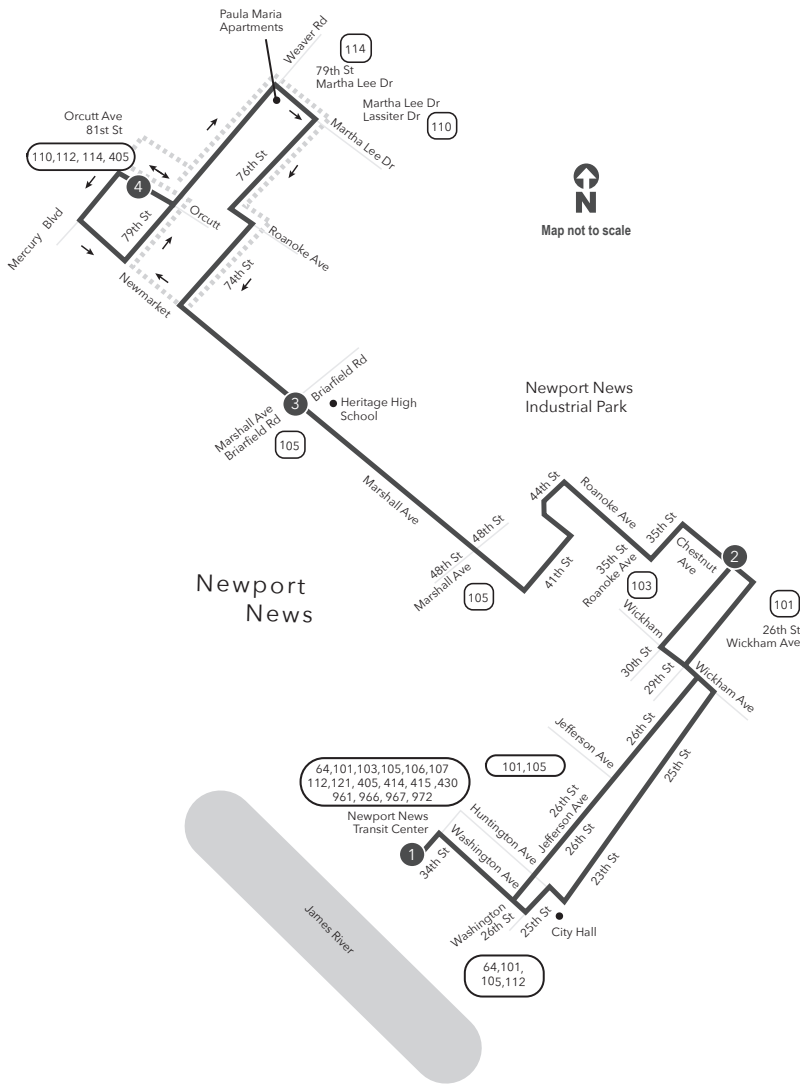

# Route 104 Downtown Newport News / Newmarket

**Legend**

- Weekday-Saturday before 7 p.m.
- Starting at 8:15 p.m. & All Day Sunday
- Streets
- Time Point
- Connecting Bus Routes
- Point of Interest

PM times are shaded & in bold.

**WEEKDAY & SATURDAY:** From Newport News Transit Center to Orcutt Ave & 81st St

**WEEKDAY & SATURDAY:** From Orcutt Ave & 81st St to Newport News Transit Center

1	2	3	4	4	3	2	1
Newport News Transit Center	30th St Chestnut Ave	Marshall Ave Briarfield Rd	Orcutt Ave 81st St	Orcutt Ave 81st St	Marshall Ave Briarfield Rd	28th St Chestnut Ave	Newport News Transit Center
5:45	5:55	6:05	6:14	6:15	6:26	6:35	6:43
6:45	6:55	7:05	7:14	7:15	7:26	7:35	7:43
7:45	7:55	8:05	8:14	8:15	8:26	8:35	8:43
8:45	8:55	9:05	9:14	9:15	9:26	9:35	9:43
9:45	9:55	10:05	10:14	10:15	10:26	10:35	10:43
10:45	10:55	11:05	11:14	11:15	11:26	11:35	11:43
11:45	11:55	<b>12:05</b>	<b>12:14</b>	<b>12:15</b>	<b>12:26</b>	<b>12:35</b>	<b>12:43</b>
<b>12:45</b>	<b>12:55</b>	<b>1:05</b>	<b>1:14</b>	<b>1:15</b>	<b>1:26</b>	<b>1:35</b>	<b>1:43</b>
<b>1:45</b>	<b>1:55</b>	<b>2:05</b>	<b>2:14</b>	<b>2:15</b>	<b>2:26</b>	<b>2:35</b>	<b>2:43</b>
<b>2:45</b>	<b>2:55</b>	<b>3:05</b>	<b>3:14</b>	<b>3:15</b>	<b>3:26</b>	<b>3:35</b>	<b>3:43</b>
<b>3:45</b>	<b>3:55</b>	<b>4:05</b>	<b>4:14</b>	<b>4:15</b>	<b>4:26</b>	<b>4:35</b>	<b>4:43</b>
<b>4:45</b>	<b>4:55</b>	<b>5:05</b>	<b>5:14</b>	<b>5:15</b>	<b>5:26</b>	<b>5:35</b>	<b>5:43</b>
<b>5:45</b>	<b>5:55</b>	<b>6:05</b>	<b>6:14</b>	<b>6:15</b>	<b>6:26</b>	<b>6:35</b>	<b>6:43</b>
<b>6:45</b>	<b>6:55</b>	<b>7:05</b>	<b>7:14</b>	<b>7:15</b>	<b>7:26</b>	<b>7:35</b>	<b>7:43</b>
<b>7:45</b>	<b>7:55</b>	<b>8:05</b>	<b>8:14</b>	<b>8:15</b>	<b>8:26</b>	<b>8:35</b>	<b>8:43</b>
<b>8:45</b>	<b>8:55</b>	<b>9:05</b>	<b>9:14</b>	<b>9:15</b>	<b>9:26</b>	<b>9:35</b>	<b>9:43</b>
<b>9:45</b>	<b>9:55</b>	<b>10:05</b>	<b>10:14</b>	<b>10:15</b>	<b>10:26</b>	<b>10:35</b>	<b>10:43</b>

# Route 104

Downtown Newport News / Newmarket

Effective: 05.15.22