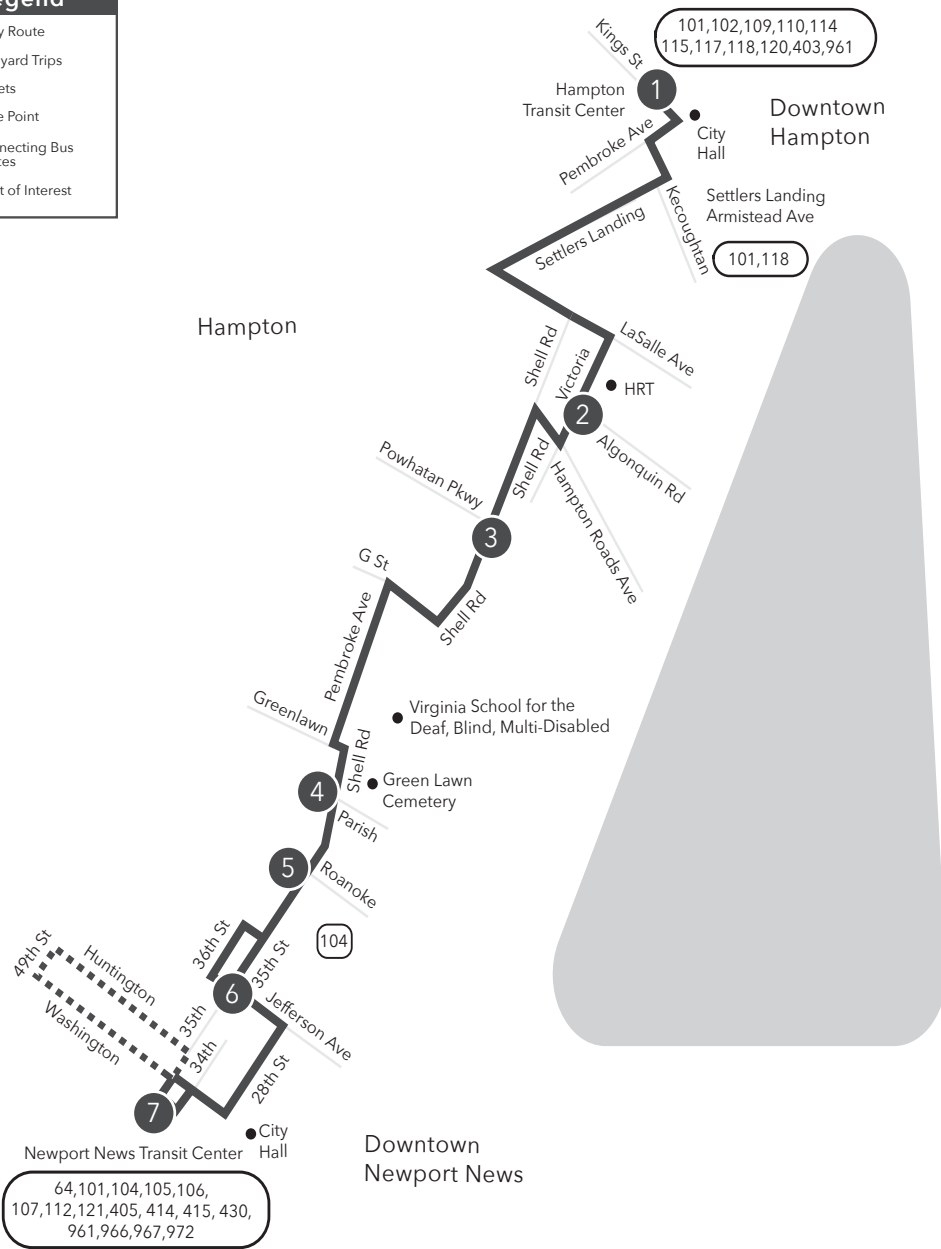

ROUTE 103 DOWNTOWN HAMPTON / DOWNTOWN NEWPORT NEWS

Legend

- Daily Route
- Shipyards Trips
- Streets
- Time Point
- Connecting Bus Routes
- Point of Interest

PM times are shaded & in bold.
 *Weekday shipyard trip.
 W= Weekday Only

SUNDAY:
 From Hampton Transit Ctr to Victoria Boulevard to Pembroke Avenue to Newport News Transit Ctr

1	2	3	4	5	6	7
Hampton Transit Center	Victoria Blvd Algonquin Rd	Shell Rd Powhatan Pkwy	Shell Rd Parish Ave	35th St Roanoke Ave	36th St Jefferson Ave	Newport News Transit Center
7:15	7:24	7:28	7:36	7:38	7:43	7:52
8:15	8:24	8:28	8:36	8:38	8:43	8:52
9:15	9:24	9:28	9:36	9:38	9:43	9:52
10:15	10:24	10:28	10:36	10:38	10:43	10:52
11:15	11:24	11:28	11:36	11:38	11:43	11:52
12:15	12:24	12:28	12:36	12:38	12:43	12:52
1:15	1:24	1:28	1:36	1:38	1:43	1:52
2:15	2:24	2:28	2:36	2:38	2:43	2:52
3:15	3:24	3:28	3:36	3:38	3:43	3:52
4:15	4:24	4:28	4:36	4:38	4:43	4:52
5:15	5:24	5:28	5:36	5:38	5:43	5:52
6:15	6:24	6:28	6:36	6:38	6:43	6:52
7:15	7:24	7:28	7:36	7:38	7:43	7:52

SUNDAY:
 From Newport News Transit Ctr to Pembroke Avenue to Victoria Boulevard to Hampton Transit Ctr

7	6	5	4	3	2	1
Newport News Transit Center	36th St Jefferson Ave	35th St Roanoke Ave	Shell Rd Parish Ave	Shell Rd Powhatan Pkwy	Victoria Blvd Algonquin Rd	Hampton Transit Center
7:18	7:24	7:29	7:31	7:39	7:43	7:52
8:18	8:24	8:29	8:31	8:39	8:43	8:52
9:18	9:24	9:29	9:31	9:39	9:43	9:52
10:18	10:24	10:29	10:31	10:39	10:43	10:52
11:18	11:24	11:29	11:31	11:39	11:43	11:52
12:18	12:24	12:29	12:31	12:39	12:43	12:52
1:18	1:24	1:29	1:31	1:39	1:43	1:52
2:18	2:24	2:29	2:31	2:39	2:43	2:52
3:18	3:24	3:29	3:31	3:39	3:43	3:52
4:18	4:24	4:29	4:31	4:39	4:43	4:52
5:18	5:24	5:29	5:31	5:39	5:43	5:52
6:18	6:24	6:29	6:31	6:39	6:43	6:52
7:18	7:24	7:29	7:31	7:39	7:43	7:52