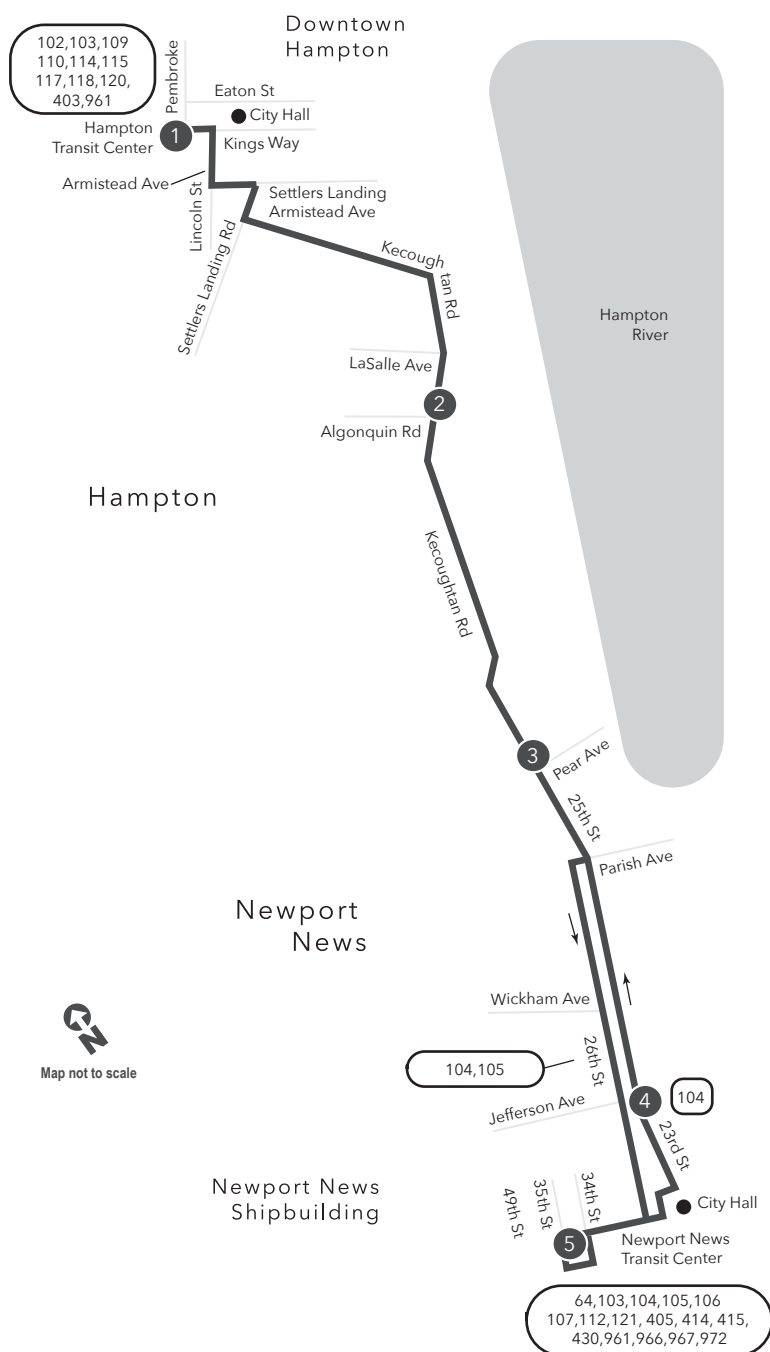

ROUTE 101 Downtown Hampton / Downtown Newport News

Legend

- Daily Route
- Shipyard Trips
- Streets
- Time Point
- Connecting Bus Routes
- Point of Interest

w = Weekday only
PM times are shaded & in bold.

WEEKDAY & SATURDAY:

From Hampton Transit Ctr to Newport News Transit Ctr

1	2	3	4	5
Hampton Transit Center	Algonquin Kecoughtan	Pear Ave Kecoughtan	25th Street Jefferson Ave	Newport News Transit Center
5:45	5:54	5:59	6:06	6:10
6:45	6:54	6:59	7:06	7:10
7:45	7:54	7:59	8:07	8:11
8:45	8:55	8:59	9:07	9:11
9:45	9:55	9:59	10:07	10:11
10:45	10:55	10:59	11:07	11:11
11:45	11:55	11:59	12:07	12:11
12:45	12:55	1:00	1:07	1:11
1:45	1:55	2:00	2:07	2:11
2:45	2:55	3:00	3:07	3:11
3:45	3:55	4:00	4:07	4:11
4:45	4:55	5:00	5:07	5:11
5:45	5:55	6:00	6:07	6:11
6:45	6:54	6:59	7:06	7:10
7:45	7:55	7:59	8:06	8:10
8:45	8:55	8:59	9:06	9:10
9:45	9:55	9:59	10:06	10:10
10:45	10:55	10:59	11:06	11:10
11:45	11:55	11:59	12:06	12:10

WEEKDAY & SATURDAY:

From Newport News Transit Ctr to Hampton Transit Ctr

5	4	3	2	1
Newport News Transit Center	25th Street Jefferson Ave	Pear Ave Kecoughtan	Algonquin Kecoughtan	Hampton Transit Center
5:45	5:51	5:58	6:02	6:12
6:45	6:51	6:58	7:02	7:12
7:45	7:51	7:58	8:02	8:12
8:45	8:51	9:01	9:05	9:14
9:45	9:51	10:01	10:05	10:14
10:45	10:51	11:01	11:05	11:14
11:45	11:51	12:01	12:06	12:14
12:45	12:53	1:01	1:06	1:14
1:45	1:53	2:01	2:06	2:14
2:45	2:53	3:01	3:06	3:15
3:45	3:51	3:58	4:03	4:12
4:45	4:51	4:58	5:03	5:12
5:45	5:51	5:58	6:03	6:12
6:45	6:50	6:55	7:00	7:08
7:45	7:50	7:55	8:00	8:08
8:45	8:50	8:57	9:01	9:10
9:45	9:50	9:57	10:01	10:10
10:45	10:50	10:57	11:01	11:10
11:45w	11:50w	11:57w	12:01w	12:10w