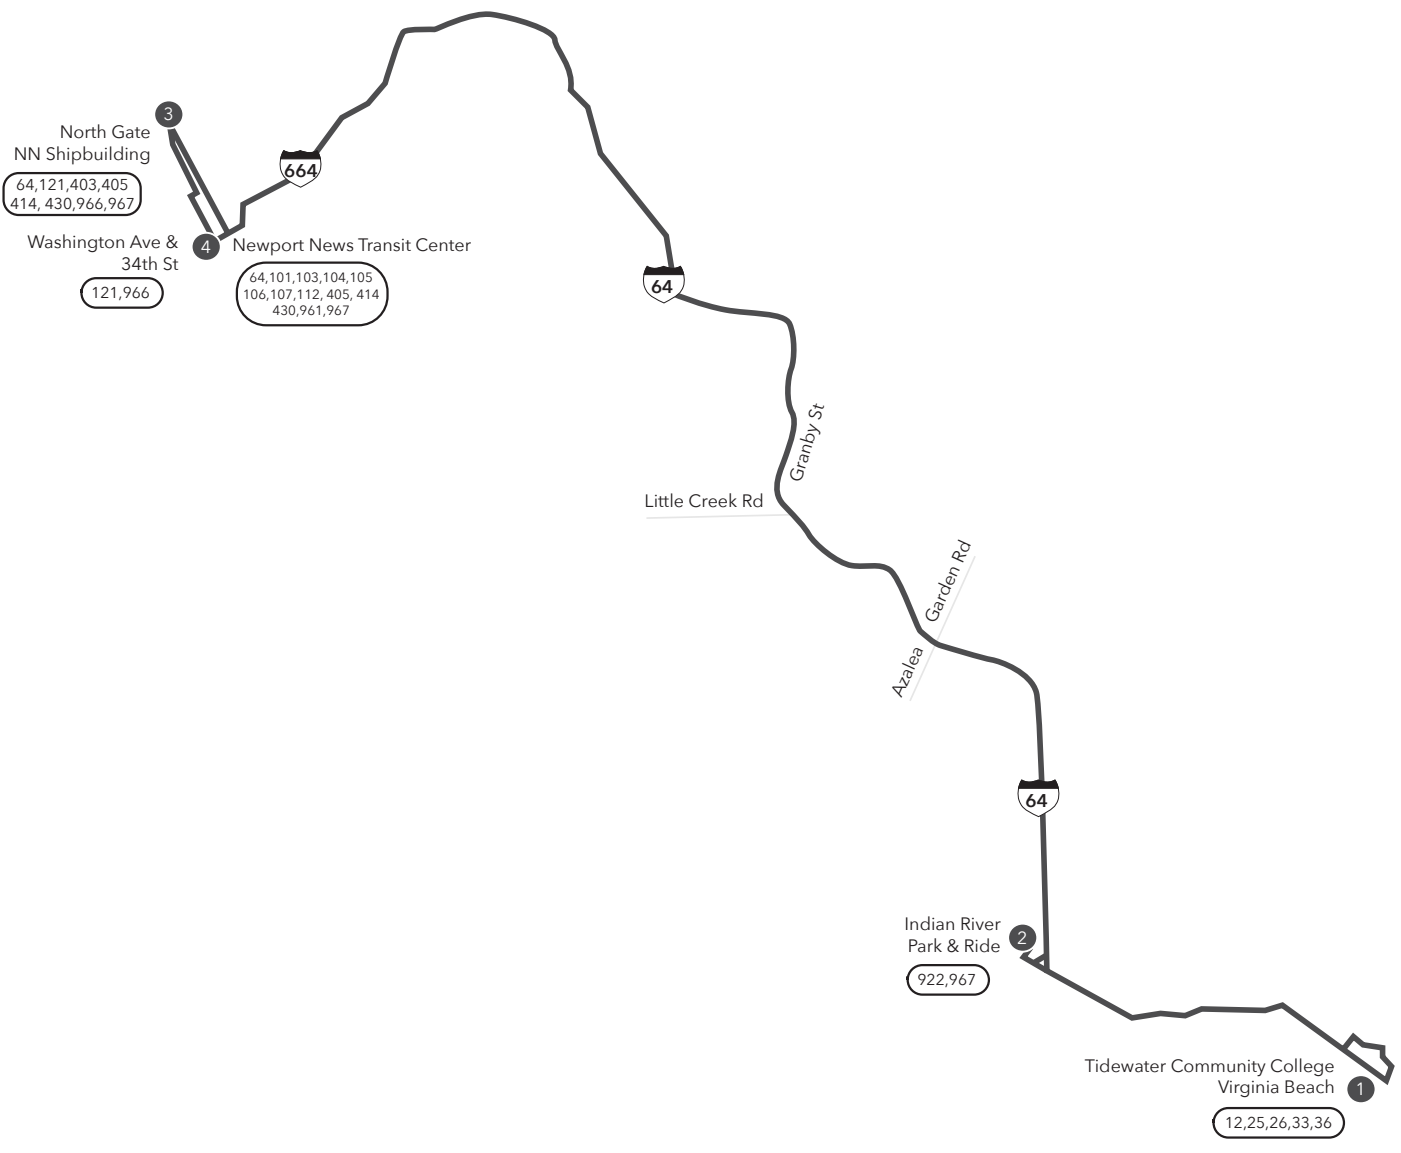

MAX Route 972 Virginia Beach to Newport News

Legend

- Daily Route
- Streets
- Time Point
- Connecting Bus Routes
- Point of Interest

PM times are shaded & in bold.

MAX 972 MONDAY - FRIDAY:
A.M. Service from Tidewater Community College to Newport News Transit Ctr

1	2	3	4
TCC VA Beach	Indian River Park & Ride	N.N. Shipbuilders North Gate	Washington Ave & 34th St
5:15	5:31	6:10	6:17

MAX 972 MONDAY - FRIDAY:
P.M. Service from Newport News Transit Ctr to Tidewater Community College

3	4	2	1
N.N. Shipbuilders North Gate	Washington Ave & 34th St	Indian River Park & Ride	TCC VA Beach
3:40	3:50	4:46	4:58

MAX Route 972
Virginia Beach to Newport News

Effective: 05.09.21