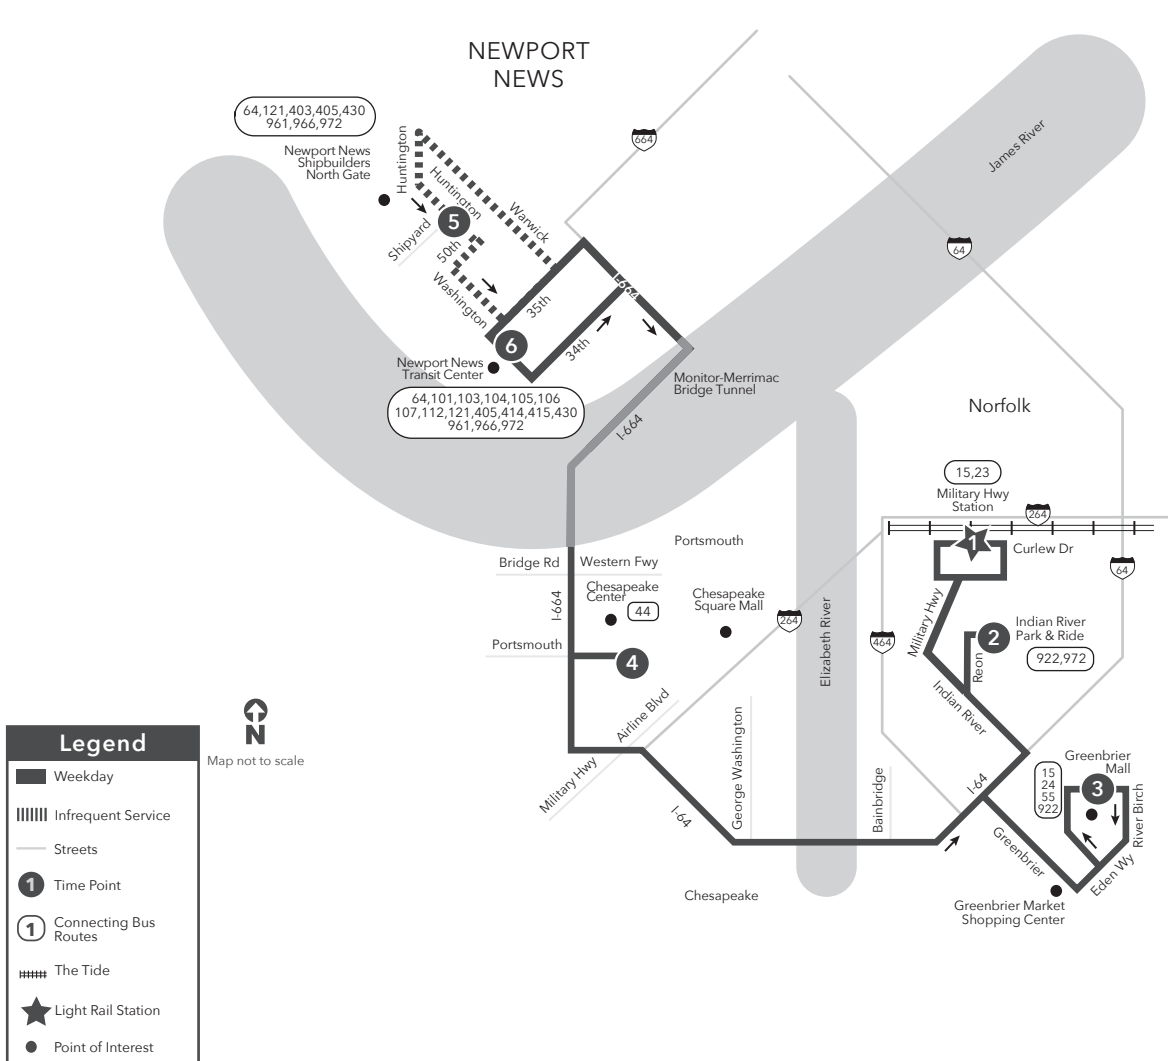

MAX ROUTE 967 MILITARY HWY STATION TO NEWPORT NEWS TRANSIT CTR

This route does not operate on Saturday or Sunday. PM times are shaded & in bold.

MONDAY-FRIDAY:
From Military Hwy Station to Newport News Transit Center

1 Military Hwy Station	2 Indian River Park & Ride	3 Greenbrier Mall Park & Ride	4 Chesapeake Center	5 N. N. Shipbuilders North Gate	6 Newport News Transit Center
4:25	4:35	4:47	5:09	5:27	5:37
4:45	4:55	5:07	5:29	5:47	5:57
5:00	5:10	5:22	5:44	6:02	6:12
5:10	5:20	5:31	5:54	—	6:11
5:43	5:53	6:04	6:27	—	6:44
6:08	6:21	6:31	6:53	—	7:09

MAX ROUTE 967 NEWPORT NEWS TRANSIT CTR TO MILITARY HWY STATION

PM times are shaded & in bold.

MONDAY-FRIDAY:
From Newport News Transit Center to Military Hwy Station

5 N. N. Shipbuilders North Gate	6 Newport News Transit Center	4 Chesapeake Center	3 Greenbrier Mall Park & Ride	2 Indian River Park & Ride	1 Military Hwy Station
—	3:00	3:20	3:45	3:55	4:09
3:30	3:40	4:00	4:25	4:35	4:49
3:40	—	4:10	—	—	—
3:40	3:50	4:10	4:35	4:45	4:59
3:50	4:00	4:20	4:45	4:55	5:09
—	4:30	4:50	5:15	5:25	5:39
—	5:15	5:35	6:00	6:10	6:24