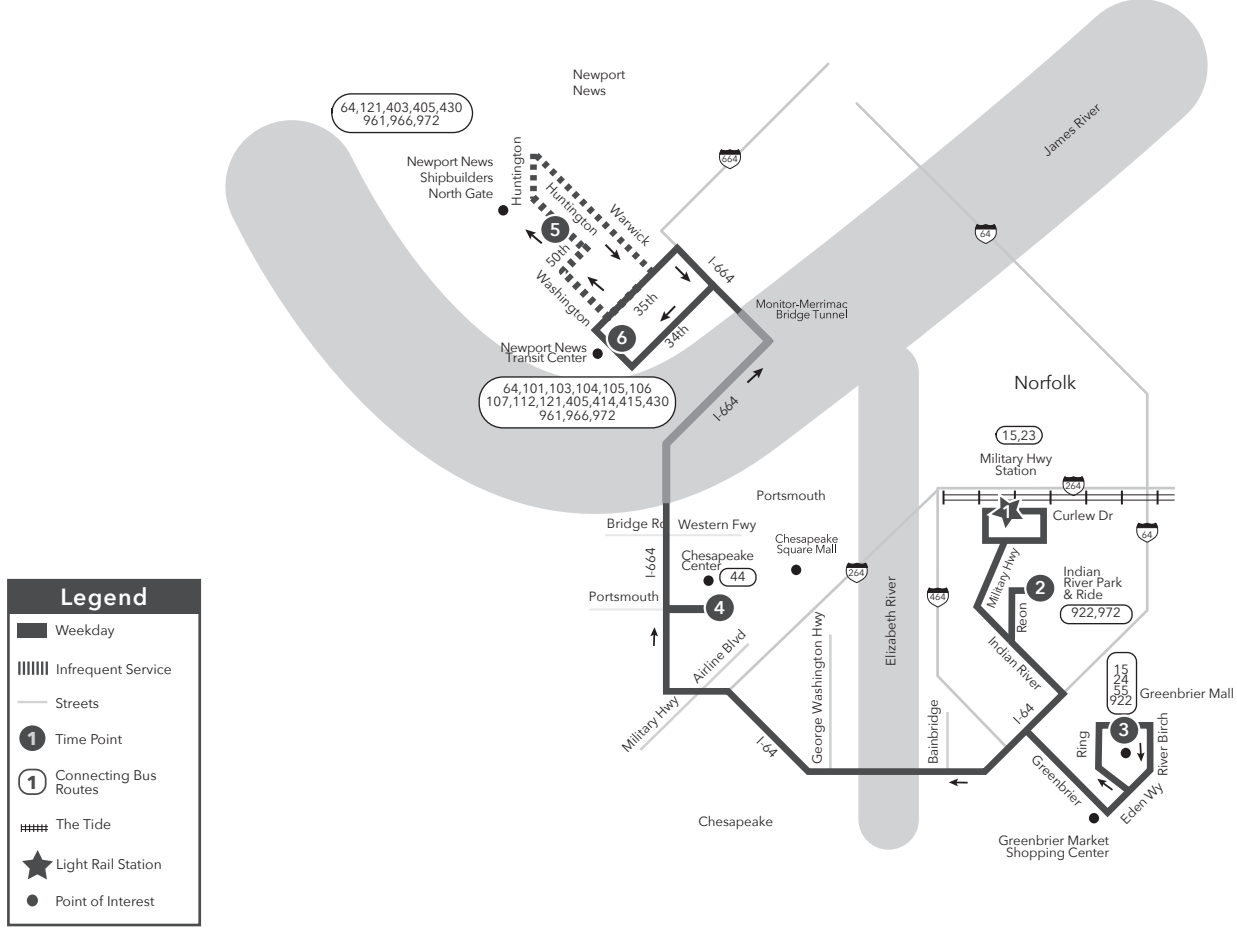

MAX ROUTE 967 MILITARY HWY STATION TO NEWPORT NEWS TRANSIT CTR

This route does not operate on Saturday or Sunday. PM times are shaded & in bold.

MONDAY-FRIDAY:
From Military Hwy Station to Newport News Transit Center

1 Military Hwy Station	2 Indian River Park & Ride	3 Greenbrier Mall Park & Ride	4 Chesapeake Center	5 N. N. Shipbuilders North Gate	6 Newport News Transit Center
4:25	4:35	4:47	5:09	5:27	5:37
4:45	4:55	5:07	5:29	5:47	5:57
5:00	5:10	5:22	5:44	6:02	6:12
5:10	5:20	5:31	5:54	—	6:11
5:43	5:53	6:04	6:27	—	6:44
6:08	6:21	6:31	6:53	—	7:09

MAX ROUTE 967 NEWPORT NEWS TRANSIT CTR TO MILITARY HWY STATION

PM times are shaded & in bold.

MONDAY-FRIDAY:
From Newport News Transit Center to Military Hwy Station

5 N. N. Shipbuilders North Gate	6 Newport News Transit Center	4 Chesapeake Center	3 Greenbrier Mall Park & Ride	2 Indian River Park & Ride	1 Military Hwy Station
—	3:00	3:20	3:45	3:55	4:09
3:30	3:40	4:00	4:25	4:35	4:49
3:40	—	4:10	—	—	—
3:40	3:50	4:10	4:35	4:45	4:59
3:50	4:00	4:20	4:45	4:55	5:09
—	4:30	4:50	5:15	5:25	5:39
—	5:15	5:35	6:00	6:10	6:24