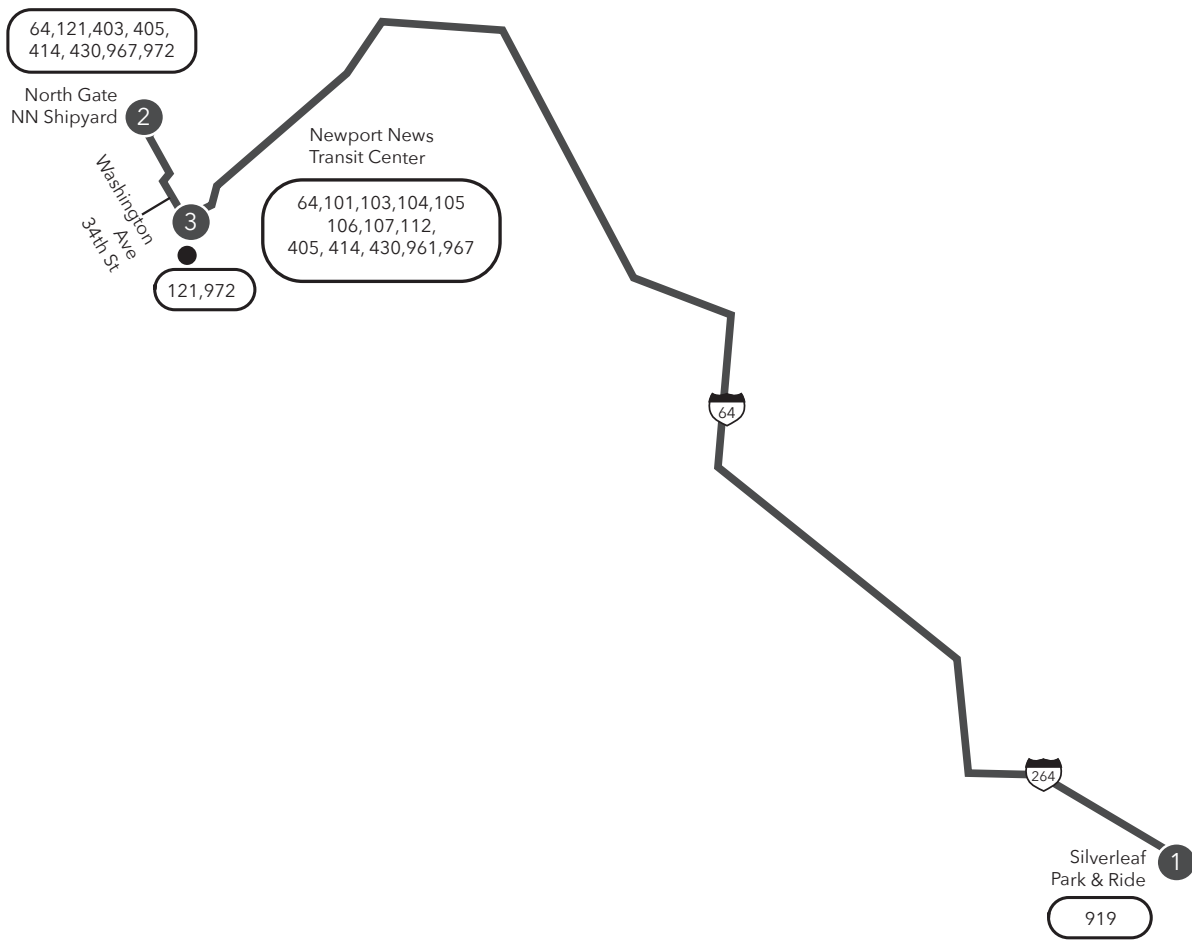

MAX Route 966 Silverleaf Park and Ride to Newport News Transit Ctr

Legend

- Daily
- Streets
- Time Point
- Connecting Bus Routes
- Point of Interest

This route does not operate on Saturday or Sunday.
PM times are shaded & in bold.

MONDAY-FRIDAY:
 From Silverleaf Park and Ride to Washington Ave & 34th Street

1	2	3
Silverleaf Park & Ride	Newport News Shipbuilders North Gate	Washington Ave & 34th St
5:20 5:40	6:03 6:23	6:11 6:31

MONDAY-FRIDAY:
 From Newport News Shipbuilders North Gate to Silverleaf Park and Ride

2	3	1
Newport News Shipbuilders North Gate	Washington Ave & 34th St	Silverleaf Park & Ride
3:40 3:50	3:53 4:03	4:53 5:03