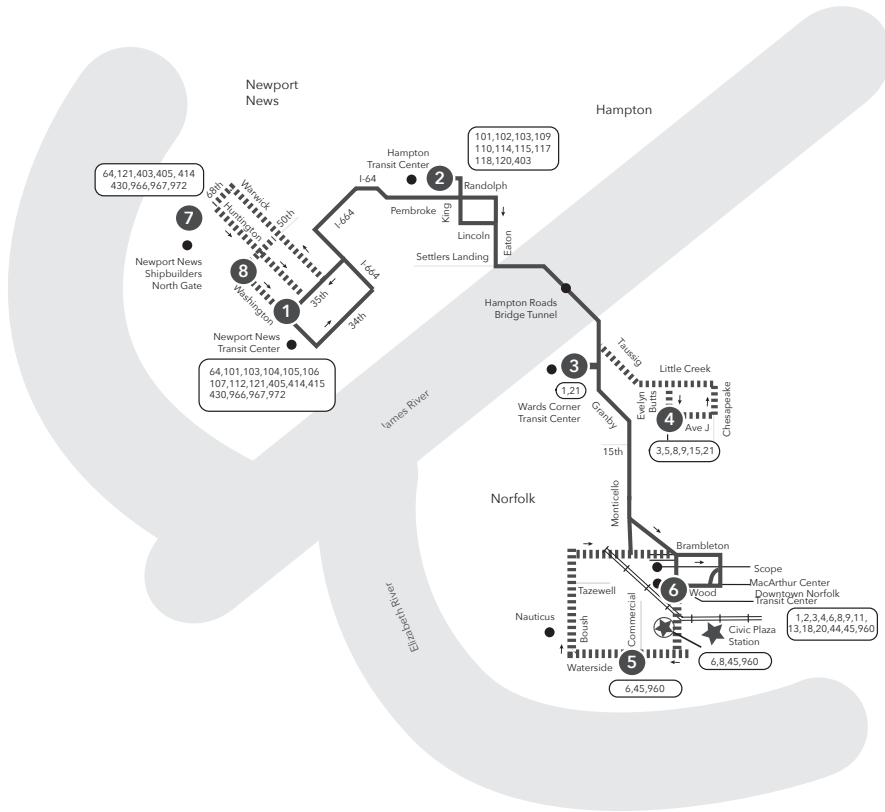

MAX ROUTE 961 NEWPORT NEWS TO HAMPTON TO NORFOLK

Legend

- Daily
- Weekday
- Streets
- Time Point
- Connecting Bus Routes
- Point of Interest