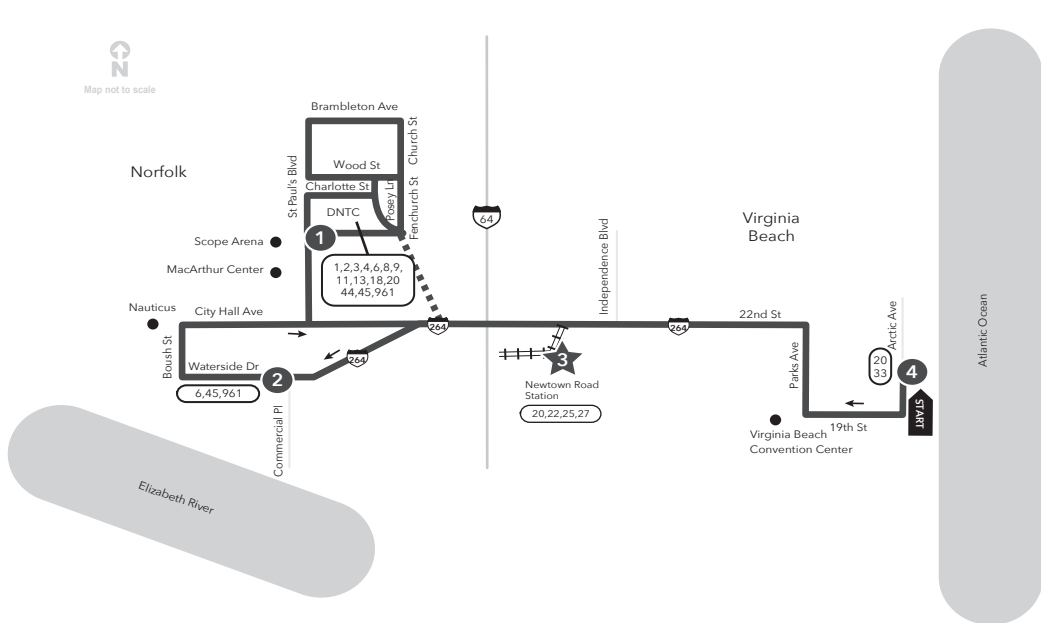

- 1**
Downtown Norfolk
Transit Center
- 2**
Waterside Dr
Commercial Pl
- 3**
Newtown Rd
Station
- 4**
Arctic Ave
19th St

Sunday Service

7:50	—	8:05	8:26
8:00	—	8:15	8:36
9:00	—	9:15	9:36
10:00	—	10:15	10:37
11:00	—	11:15	11:37
12:00	—	12:15	12:37
1:00	—	1:15	1:37
2:00	—	2:15	2:37
3:00	3:07	3:25	3:47
4:00	4:07	4:25	4:47
5:00	5:07	5:25	5:47
6:00	6:07	6:25	6:46
7:00	7:06	7:24	7:44
8:00	8:06	8:24	8:44

MAX ROUTE 960 Virginia Beach to Norfolk

Legend

- Daily
- Time Point
- Streets
- Connecting Bus Routes
- Point of Interest
- Light Rail Station
- Light Rail Connection
- After 3 pm
- The Tide

PM times are in bold.

MAX 960 From Virginia Beach to Norfolk

- 4**
Arctic Ave
19th St
- 3**
Newtown Rd
Station
- 2**
Waterside Dr
Commercial Pl
- 1**
Downtown Norfolk
Transit Center

Monday - Saturday Service

6:30	6:49	7:01	7:11
7:30	7:49	8:01	8:11
8:30	8:49	9:01	9:11
9:30	9:49	10:01	10:12
10:30	10:50	11:03	11:14
11:30	11:50	12:03	12:14
12:30	12:50	1:03	1:14
1:28	1:48	2:01	2:12
2:35	2:57	—	3:16
3:35	3:57	—	4:16
4:35	4:57	—	5:17
5:35	5:57	—	6:16
6:35	6:56	—	7:15
7:35	7:55	—	8:14

- 4**
Arctic Ave
19th St
- 3**
Newtown Rd
Station
- 2**
Waterside Dr
Commercial Pl
- 1**
Downtown Norfolk
Transit Center

Sunday Service

8:00	8:19	8:31	8:41
9:00	9:19	9:31	9:41
10:00	10:20	10:33	10:44
11:00	11:20	11:33	11:44
12:00	12:20	12:33	12:44
1:00	1:20	1:33	1:44
2:00	2:20	2:33	2:44
3:00	3:22	—	3:41
4:00	4:22	—	4:42
5:00	5:22	—	5:42
6:00	6:21	—	6:40
7:00	7:20	—	7:39
8:00	8:20	—	8:39