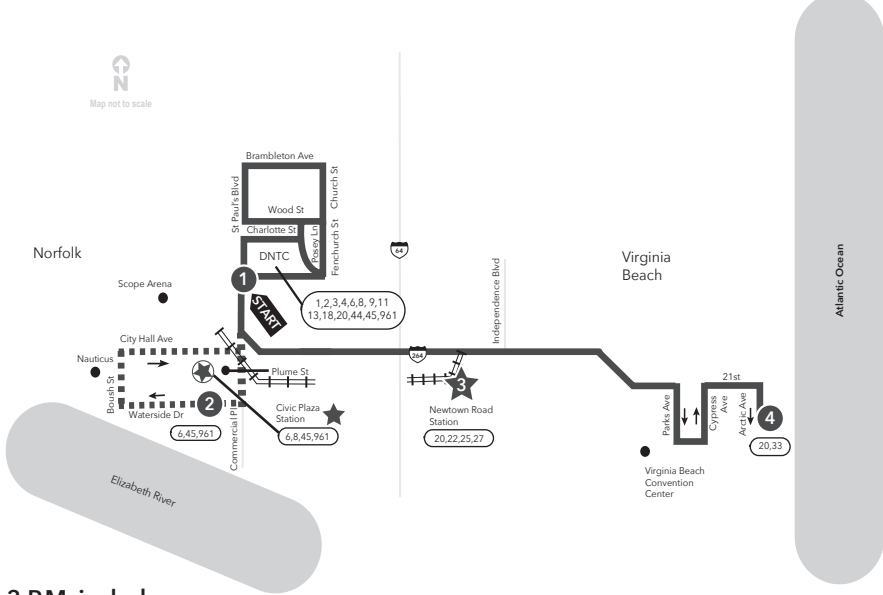

MAX Route 960 Norfolk to Virginia Beach

Legend

- Daily
- Time Point
- Streets
- Connecting Bus Routes
- Point of Interest
- Light Rail Station
- Light Rail Connection
- After 3 pm
- The Tide

w - Weekday only
PM times are in bold.

Downtown stops after 3 P.M. include:
Civic Plaza Station Waterside & Commercial, and City Hall Ave & Bank St

MAX 960 From Norfolk to Virginia Beach

- **1**
  Downtown Norfolk
  Transit Center
- **2**
  Waterside Dr
  Commercial Pl
- **3**
  Newtown Rd
  Station
- **4**
  Arctic Ave
  19th St

Monday - Saturday Service

5:45w	—	6:00w	6:21w
6:45	—	7:00	7:21
7:45	—	8:00	8:21
8:45	—	9:00	9:21
9:45	—	10:00	10:22
10:45	—	11:00	11:22
11:45	—	12:00	12:22
12:35	—	12:50	1:12
1:35	—	1:50	2:12
2:35	2:42	2:59	3:21
3:35	3:42	4:00	4:22
4:35	4:42	5:00	5:22
5:35	5:42	6:00	6:21
6:35	6:42	7:00	7:20
7:35	7:41	7:59	8:19

- **1**
  Downtown Norfolk
  Transit Center
- **2**
  Waterside Dr
  Commercial Pl
- **3**
  Newtown Rd
  Station
- **4**
  Arctic Ave
  19th St

Sunday Service

7:50	—	8:05	8:26
8:00	—	8:15	8:36
9:00	—	9:15	9:36
10:00	—	10:15	10:37
11:00	—	11:15	11:37
12:00	—	12:15	12:37
1:00	—	1:15	1:37
2:00	—	2:15	2:37
3:00	3:07	3:25	3:47
4:00	4:07	4:25	4:47
5:00	5:07	5:25	5:47
6:00	6:07	6:25	6:46
7:00	7:06	7:24	7:44
8:00	8:06	8:24	8:44

MAX ROUTE 960 Virginia Beach to Norfolk

Legend

- Daily
- Time Point
- Streets
- Connecting Bus Routes
- Point of Interest
- Light Rail Station
- Light Rail Connection
- After 3 pm
- The Tide