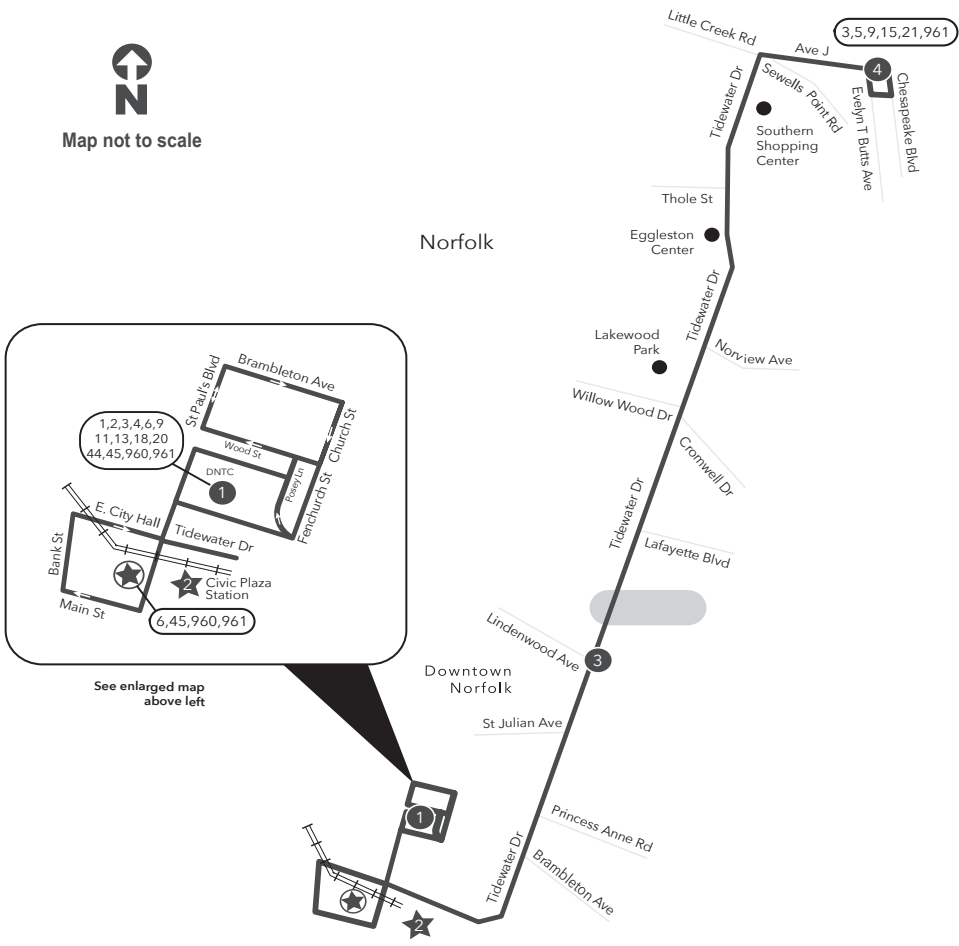

Route 008 Downtown Norfolk Transit Center / Evelyn T. Butts Ave

Legend

- Daily Route
- Streets
- Time Point
- Connecting Bus Routes
- The Tide
- Light Rail Station
- Light Rail Connection
- Point of Interest

PM times are shaded & in bold.

WEEKDAY - SATURDAY:
From Downtown Norfolk Transit Center to Evelyn T Butts Ave

WEEKDAY - SATURDAY:
From Evelyn T Butts Ave to Downtown Norfolk Transit Center

1	2	3	4	4	3	2	1
Downtown Norfolk Transit Center	Civic Plaza	Tidewater Dr Lindenwood Ave	Evelyn T Butts Ave Little Creek Rd	Evelyn T Butts Ave Little Creek Rd	Tidewater Dr Lindenwood Ave	Civic Plaza	Downtown Norfolk Transit Center
6:12	6:16	6:28	6:44	5:48	6:05	6:15	6:26
7:12	7:16	7:28	7:44	6:48	7:05	7:15	7:26
8:12	8:16	8:28	8:44	7:48	8:06	8:16	8:27
9:11	9:15	9:27	9:44	8:48	9:06	9:16	9:28
10:11	10:15	10:27	10:44	9:48	10:07	10:17	10:29
11:11	11:15	11:27	11:44	10:48	11:07	11:17	11:29
12:11	12:15	12:28	12:45	11:48	12:08	12:18	12:30
1:11	1:15	1:28	1:45	12:48	1:08	1:18	1:30
2:11	2:15	2:28	2:45	1:48	2:08	2:18	2:30
3:11	3:15	3:28	3:44	2:48	3:09	3:19	3:31
4:11	4:15	4:28	4:44	3:48	4:10	4:20	4:32
5:11	5:15	5:28	5:44	4:48	5:10	5:20	5:32
6:12	6:16	6:28	6:44	5:48	6:07	6:17	6:28
7:12	7:16	7:28	7:44	6:48	7:07	7:17	7:28
8:14	8:18	8:30	8:44	7:48	8:06	8:16	8:27
9:14	9:18	9:30	9:44	8:48	9:05	9:15	9:26
10:14	10:18	10:30	10:44	9:48	10:05	10:15	10:26
11:15	11:19	11:30	11:44	10:48	11:05	11:15	11:26
12:15	12:19	12:30	12:44	11:48	12:05	12:15	12:26

Route 008

Downtown Norfolk / Evelyn T. Butts Avenue

Effective: 05.09.21