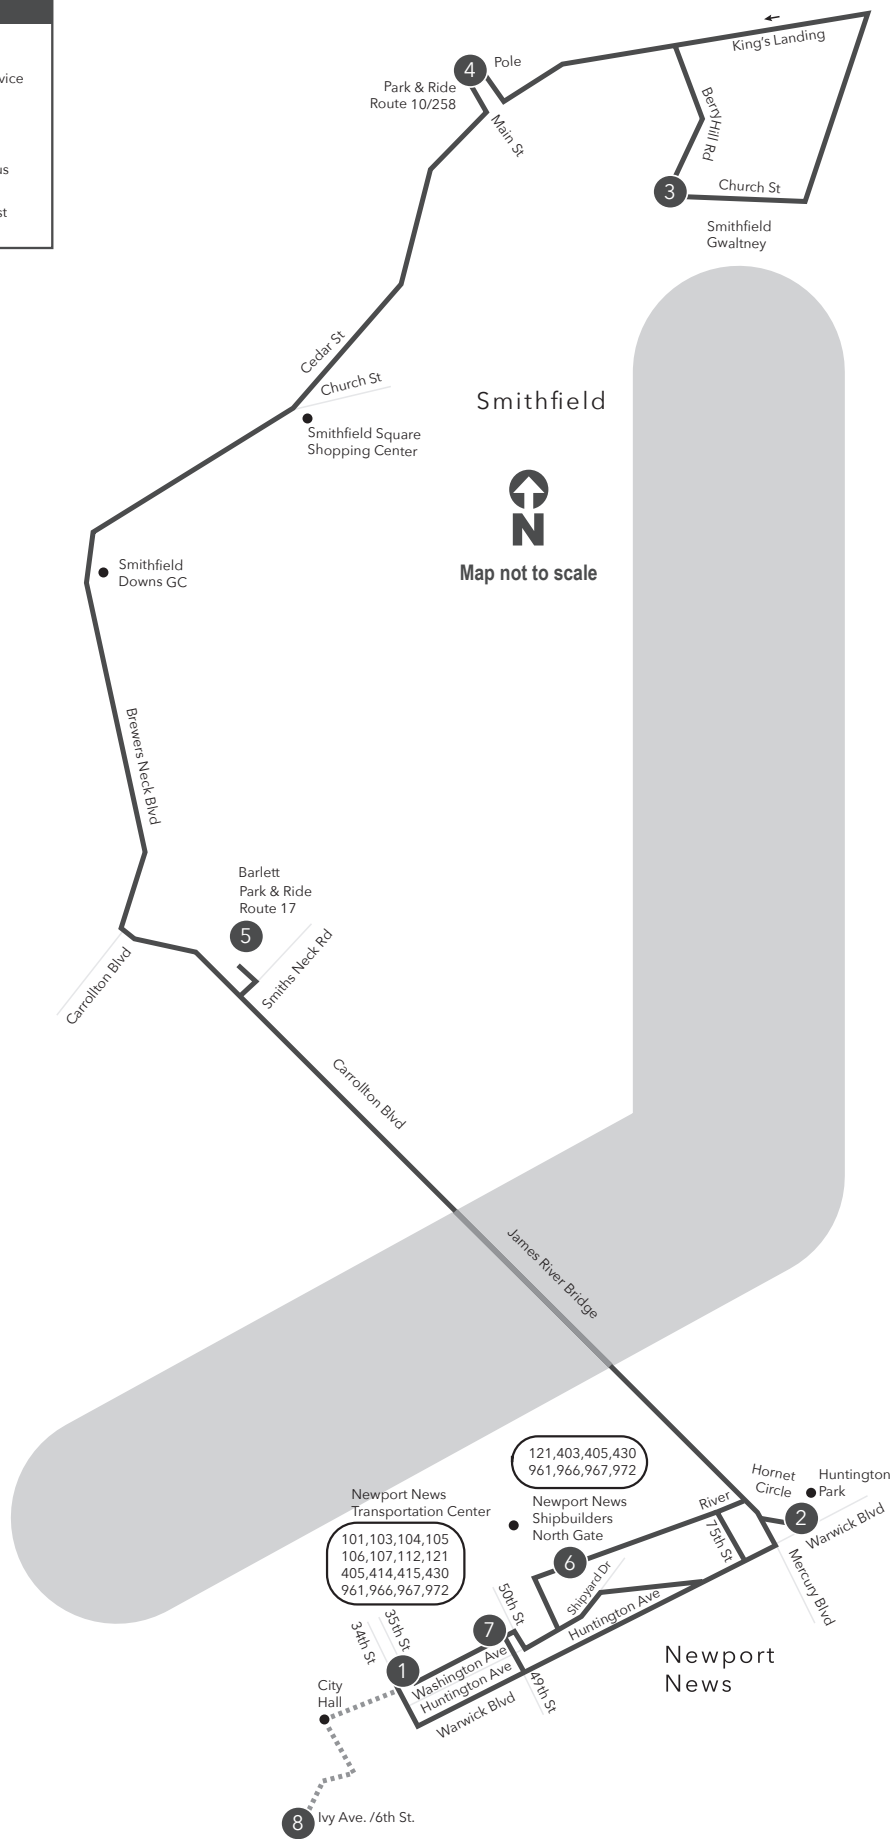

# ROUTE 064 NEWPORT NEWS / SMITHFIELD

**Legend**

- Weekday
- Infrequent Service
- Streets
- Time Point
- Connecting Bus Routes
- Point of Interest

**PM times are shaded & in bold**  
This route does not operate on Saturday or Sunday.

**WEEKDAY A.M.:**  
From Ivy Ave. & 6th St. to Smithfield Gwaltney

**WEEKDAY A.M.:**  
From Park & Ride Route 10/258 to Newport News Transit Ctr

<b>8</b>	<b>1</b>	<b>2</b>	<b>3</b>		<b>4</b>	<b>5</b>	<b>3</b>	<b>2</b>	<b>6</b>	<b>7</b>	<b>1</b>
Ivy Ave. & 6th St.	Newport News Transit Ctr	Huntington Park Park & Ride	Smithfield Gwaltney		Park & Ride Route 10/258	Park & Ride Route 17 Barlett	Smithfield Gwaltney	Huntington Park Park & Ride	N. N. Shipbuilders North Gate	49th & Washington Ave	Newport News Transit Ctr
-	-	-	-		5:30	5:43	-	5:54	6:01	6:04	6:09
-	-	-	-		5:50	6:03	-	6:14	6:21	6:24	6:29
5:00	5:12	5:22	5:48		-	-	5:50	6:22	-	-	6:32

**WEEKDAY P.M.:**  
From Newport News Transit Ctr to Smithfield Gwaltney

**WEEKDAY P.M.:**  
From Smithfield Gwaltney to Newport News Transit Ctr

<b>1</b>	<b>7</b>	<b>6</b>	<b>2</b>	<b>5</b>	<b>4</b>	<b>3</b>		<b>3</b>	<b>2</b>	<b>1</b>
Newport News Transit Ctr	49th & Washington Ave	N. N. Shipbuilders North Gate	Huntington Park Park & Ride	Park & Ride Route 17 Barlett	Park & Ride Route 10/258	Smithfield Gwaltney		Smithfield Gwaltney	Huntington Park Park & Ride	Newport News Transit Ctr
-	-	3:40	3:47	4:02	4:18	4:25		4:25	4:57	5:07
3:40	3:50	-	4:08	4:23	4:39	4:46		4:48	5:20	5:30

# Route 064