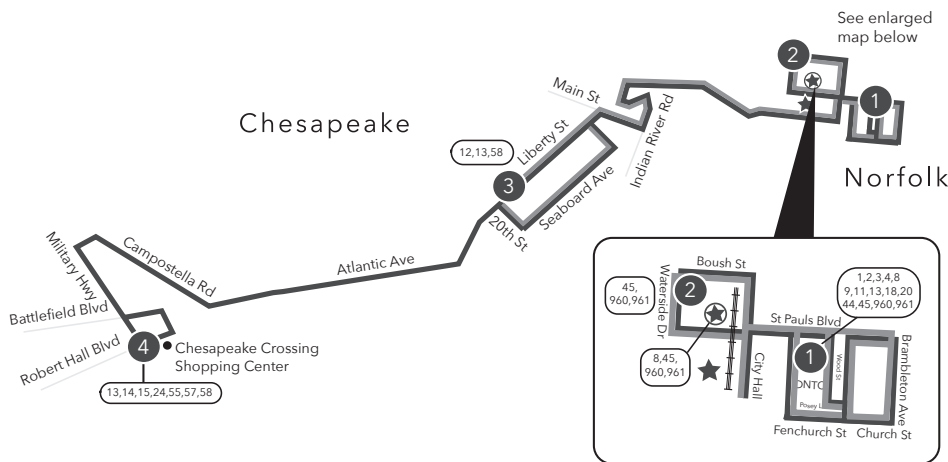

ROUTE 006 DOWNTOWN NORFOLK/SOUTH NORFOLK/ROBERT HALL BLVD

Legend

- Weekday & Saturday
- Sunday
- Streets
- 1 Time Point
- 1 Connecting Bus Routes
- ||||| The Tide
- ★ Light Rail Station
- ★ Light Rail Connection
- Point of Interest

PM times are shaded & in bold.

WEEKDAY - SATURDAY:
 From Downtown Norfolk Transit Center to Liberty St & Seaboard Ave to Robert Hall Blvd

1	2	3	4
Downtown Norfolk Transit Center	Waterside Dr Commercial PI	Liberty St Seaboard Ave	Robert Hall Blvd
5:32	—	6:00	6:12
6:24	6:28	6:51	7:03
7:24	7:28	7:51	8:03
8:24	8:28	8:51	9:03
9:23	9:27	9:50	10:02
10:23	10:27	10:50	11:02
11:23	11:27	11:50	12:02
12:23	12:27	12:50	1:02
1:23	1:27	1:50	2:02
2:23	2:27	2:50	3:02
3:23	3:27	3:50	4:02
4:23	4:27	4:50	5:02
5:23	5:27	5:50	6:02
6:25	6:29	6:52	7:04
7:25	7:29	7:42	—
8:25	8:29	8:42	—
9:25	9:29	9:42	—
10:25	10:29	10:42	—
11:25	11:29	11:42	—
12:25	12:29	12:42	—

WEEKDAY - SATURDAY:
 From Robert Hall Blvd to Liberty St & Seaboard Ave to Downtown Norfolk Transit Center

4	3	2	1
Robert Hall Blvd	Liberty St Seaboard Ave	Waterside Dr Commercial PI	Downtown Norfolk Transit Center
—	5:48	6:00	6:08
6:27	6:52	7:04	7:12
7:27	7:52	8:04	8:12
8:27	8:52	9:04	9:12
9:27	9:52	10:04	10:12
10:27	10:52	11:04	11:12
11:27	11:52	12:04	12:12
12:26	12:51	1:03	1:11
1:26	1:51	2:03	2:11
2:26	2:51	3:03	3:13
3:26	3:51	4:03	4:13
4:26	4:51	5:03	5:13
5:26	5:51	6:03	6:13
6:28	6:53	7:05	7:15
—	7:48	8:00	8:08
—	8:48	9:00	9:08
—	9:48	10:00	10:08
—	10:48	11:00	11:08
—	11:48	12:00	12:08

SUNDAY:
 From Liberty St & Seaboard Ave to Downtown Norfolk Transit Center

3	2	1
Liberty St Seaboard Ave	Waterside Dr Commercial PI	Downtown Norfolk Transit Center
6:18	6:30	6:38
7:18	7:30	7:38
8:18	8:30	8:38
9:18	9:30	9:38
10:18	10:30	10:38
11:18	11:30	11:38
12:18	12:30	12:38
1:18	1:30	1:38
2:18	2:30	2:38
3:18	3:30	3:38
4:18	4:30	4:38
5:18	5:30	5:38
6:18	6:30	6:38