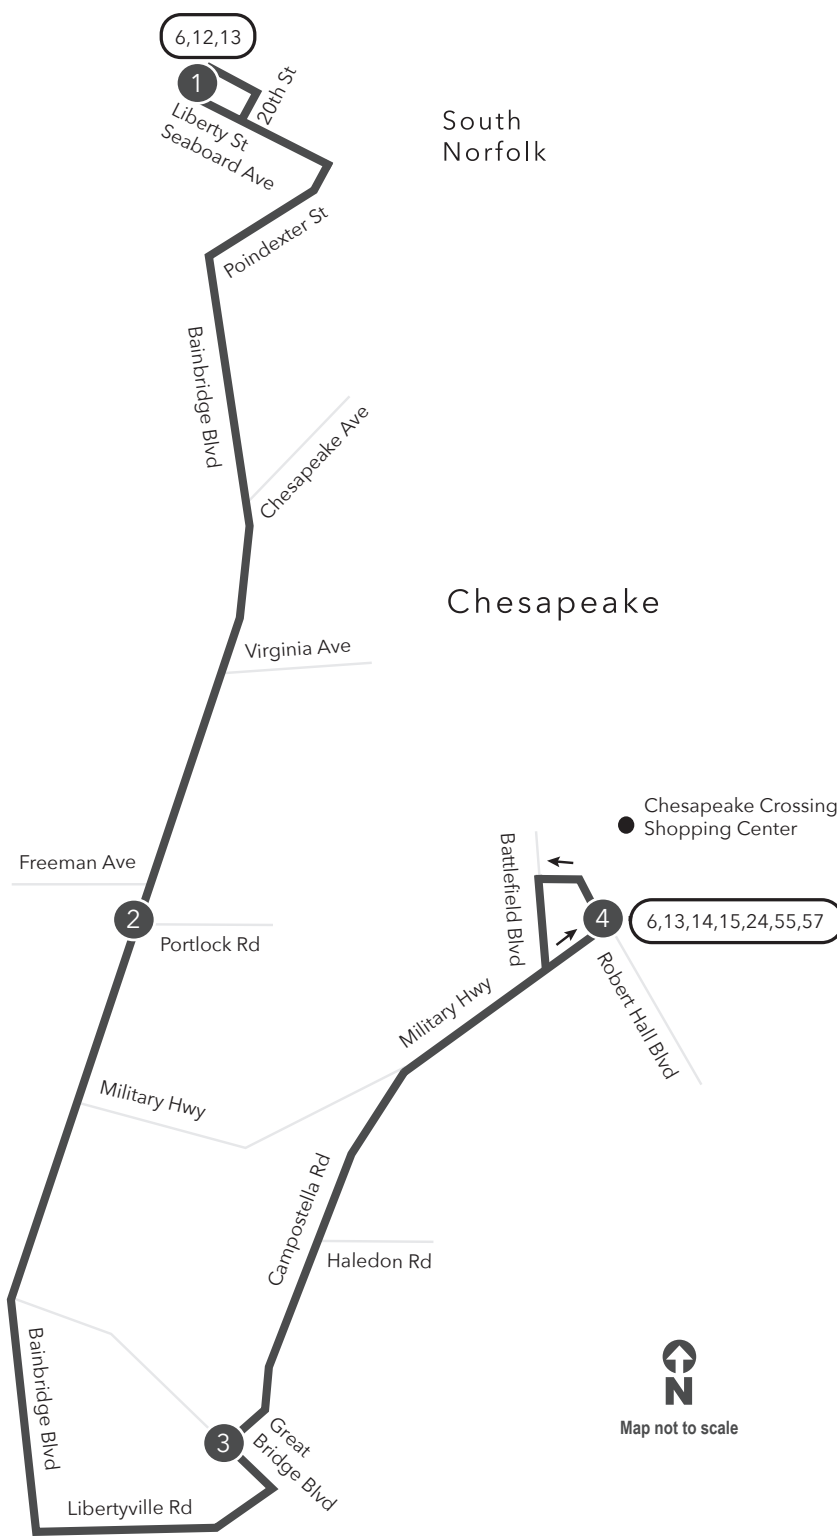

Route 058 South Norfolk / Robert Hall

Legend

- Weekday & Saturday
- Streets
- Time Point
- Connecting Bus Routes
- Point of Interest

PM times are shaded & in bold.

WEEKDAY - SATURDAY:
From Liberty Street & Seaboard Avenue to Robert Hall Boulevard

WEEKDAY - SATURDAY:
From Robert Hall Boulevard to Liberty Street & Seaboard Avenue

1	2	3	4	4	3	2	1
Liberty St Seaboard Ave	Bainbridge Blvd Portlock Rd	Great Bridge Blvd Campostella Rd	Robert Hall Blvd	Robert Hall Blvd	Great Bridge Blvd Campostella Rd	Bainbridge Blvd Portlock Rd	Liberty St Seaboard Ave
5:48	5:57	6:07	6:12	6:22	6:28	6:37	6:45
6:48	6:57	7:07	7:12	7:22	7:28	7:37	7:45
7:48	7:57	8:07	8:12	8:22	8:28	8:37	8:45
8:48	8:57	9:07	9:12	9:22	9:28	9:37	9:45
9:48	9:57	10:07	10:12	10:22	10:28	10:37	10:45
10:48	10:57	11:07	11:12	11:22	11:28	11:37	11:45
11:48	11:57	12:07	12:12	12:22	12:28	12:37	12:45
12:48	12:57	1:07	1:12	1:18	1:24	1:33	1:41
1:48	1:57	2:06	2:11	2:18	2:27	2:36	2:44
2:48	2:56	3:05	3:10	3:18	3:27	3:36	3:44
3:48	3:56	4:05	4:10	4:18	4:27	4:36	4:44
4:48	4:56	5:05	5:10	5:18	5:27	5:36	5:44
5:48	5:56	6:05	6:10	6:18	6:27	6:36	6:44
6:48	6:56	7:05	7:10				

Route 058

South Norfolk /
Robert Hall

Effective: 05.09.21