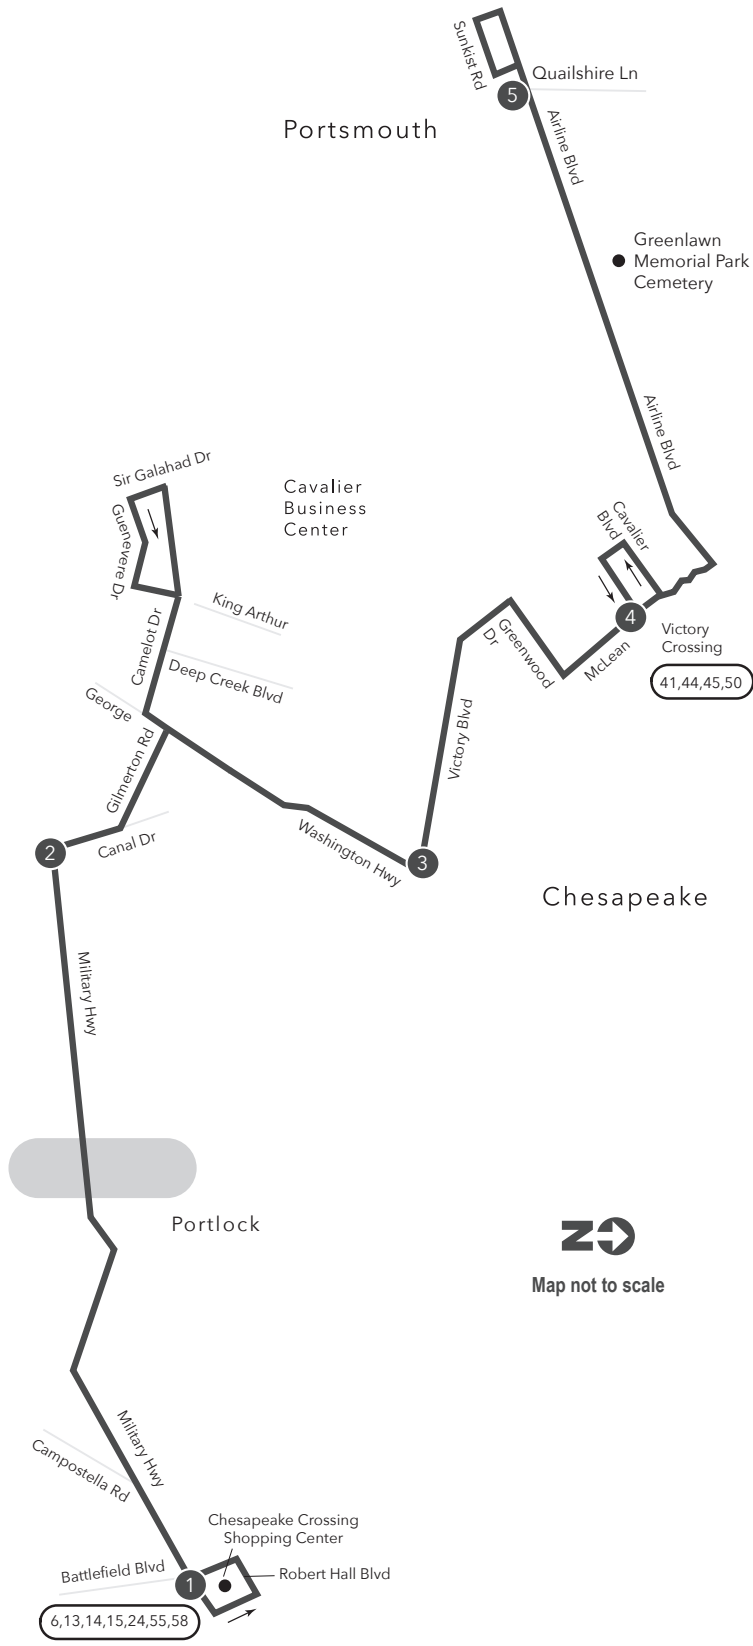

Route 057 Robert Hall Blvd / Airline Blvd

Legend

- Weekday and Saturday
- Streets
- Time Point
- Connecting Bus Routes
- Point of Interest

PM times are shaded & in bold.

WEEKDAY - SATURDAY:
From Robert Hall Blvd to Airline Blvd & Quailshire Ln

WEEKDAY - SATURDAY:
From Airline Blvd & Quailshire Ln to Robert Hall Blvd

1	2	3	4	5	5	4	3	2	1
Robert Hall Blvd	Military Hwy Canal Dr	George Washington Victory Blvd	Victory Crossing	Airline Blvd Quailshire Ln	Airline Blvd Quailshire Ln	Victory Crossing	George Washington Victory Blvd	Military Hwy Canal Dr	Robert Hall Blvd
6:25	6:36	6:53	7:03	7:17	6:18	6:33	6:42	6:57	7:08
7:25	7:36	7:53	8:03	8:17	7:17	7:32	7:41	7:56	8:07
8:25	8:36	8:53	9:03	9:17	8:17	8:32	8:41	8:56	9:07
9:26	9:37	9:54	10:04	10:20	9:17	9:33	9:43	9:58	10:09
10:24	10:35	10:52	11:02	11:18	10:18	10:34	10:44	10:59	11:10
11:24	11:35	11:52	12:02	12:18	11:18	11:34	11:44	11:59	12:10
12:24	12:35	12:52	1:02	1:18	12:18	12:34	12:44	12:59	1:10
1:24	1:35	1:52	2:02	2:18	1:18	1:34	1:44	1:59	2:10
2:24	2:35	2:52	3:02	3:18	2:18	2:34	2:44	2:59	3:10
3:24	3:35	3:52	4:02	4:18	3:18	3:34	3:44	3:59	4:10
4:24	4:35	4:52	5:02	5:18	4:18	4:34	4:44	4:59	5:10
5:24	5:35	5:52	6:02	6:19	5:18	5:34	5:44	5:59	6:09
6:24	6:35	6:52	7:02	7:19					

Route 057

Robert Hall Boulevard /
Airline Boulevard

Effective: 05.09.21