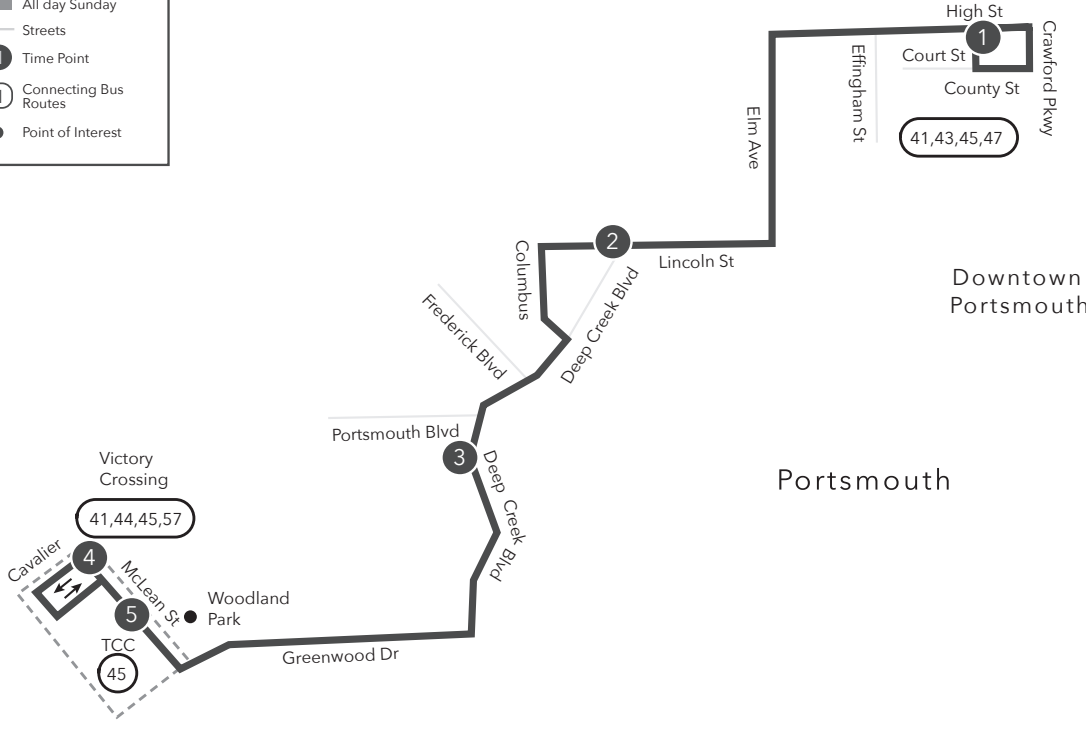

Route 050 Downtown Portsmouth / Victory Crossing

Legend

- Daily
- All day Sunday
- Streets
- Time Point
- Connecting Bus Routes
- Point of Interest

w - Weekday only
* County St & Court St
PM times are shaded & in bold.

WEEKDAY - SATURDAY:
From Downtown Portsmouth to Victory Crossing

1	2	3	4
* Downtown Portsmouth	Deep Creek Blvd Lincoln St	Deep Creek Blvd Elliott Ave	Victory Crossing
7:36	7:46	7:51	7:58
8:36	8:46	8:51	8:58
9:36	9:47	9:53	10:00
10:36	10:47	10:53	11:00
11:36	11:45	11:51	11:58
12:36	12:45	12:51	12:58
1:36	1:45	1:51	1:58
2:33	2:44	2:51	2:58
3:33	3:44	3:51	3:58
4:33	4:44	4:51	4:58
5:33	5:45	5:52	5:59

WEEKDAY - SATURDAY:
From Victory Crossing to Downtown Portsmouth

4	3	2	1
Victory Crossing	Deep Creek Blvd Elliott Ave	Deep Creek Blvd Lincoln St	* Downtown Portsmouth
6:15w	6:24w	6:29w	6:39w
7:03	7:09	7:16	7:26
8:03	8:09	8:16	8:26
9:03	9:10	9:17	9:29
10:03	10:10	10:17	10:29
11:03	11:10	11:17	11:29
12:03	12:10	12:17	12:29
1:03	1:10	1:17	1:28
2:03	2:10	2:17	2:28
3:03	3:10	3:17	3:28
4:03	4:10	4:17	4:29
5:03	5:10	5:17	5:29
6:03	6:10	6:17	6:29

SUNDAY:
From Downtown Portsmouth to TCC Portsmouth

1	2	3	5
* Downtown Portsmouth	Deep Creek Blvd Lincoln St	Deep Creek Blvd Elliott Ave	TCC Portsmouth
7:30	7:37	7:41	7:49
8:30	8:37	8:41	8:49
9:30	9:37	9:41	9:49
10:30	10:37	10:41	10:49
11:30	11:37	11:41	11:49
12:30	12:37	12:41	12:49
1:30	1:37	1:41	1:49
2:30	2:37	2:41	2:49
3:30	3:37	3:41	3:49
4:30	4:37	4:41	4:49
5:30	5:37	5:41	5:49

SUNDAY:
From TCC Portsmouth to Downtown Portsmouth

5	3	2	1
TCC Portsmouth	Deep Creek Blvd Elliott Ave	Deep Creek Blvd Lincoln St	* Downtown Portsmouth
7:00	7:05	7:10	7:20
8:00	8:05	8:10	8:20
9:00	9:05	9:10	9:20
10:00	10:05	10:10	10:20
11:00	11:05	11:10	11:20
12:00	12:05	12:10	12:20
1:00	1:05	1:10	1:20
2:00	2:05	2:10	2:20
3:00	3:05	3:10	3:20
4:00	4:05	4:10	4:20
5:00	5:05	5:10	5:20
6:00	6:05	6:10	6:20

Route 050

Downtown Portsmouth /
Victory Crossing

Effective: 05.09.21