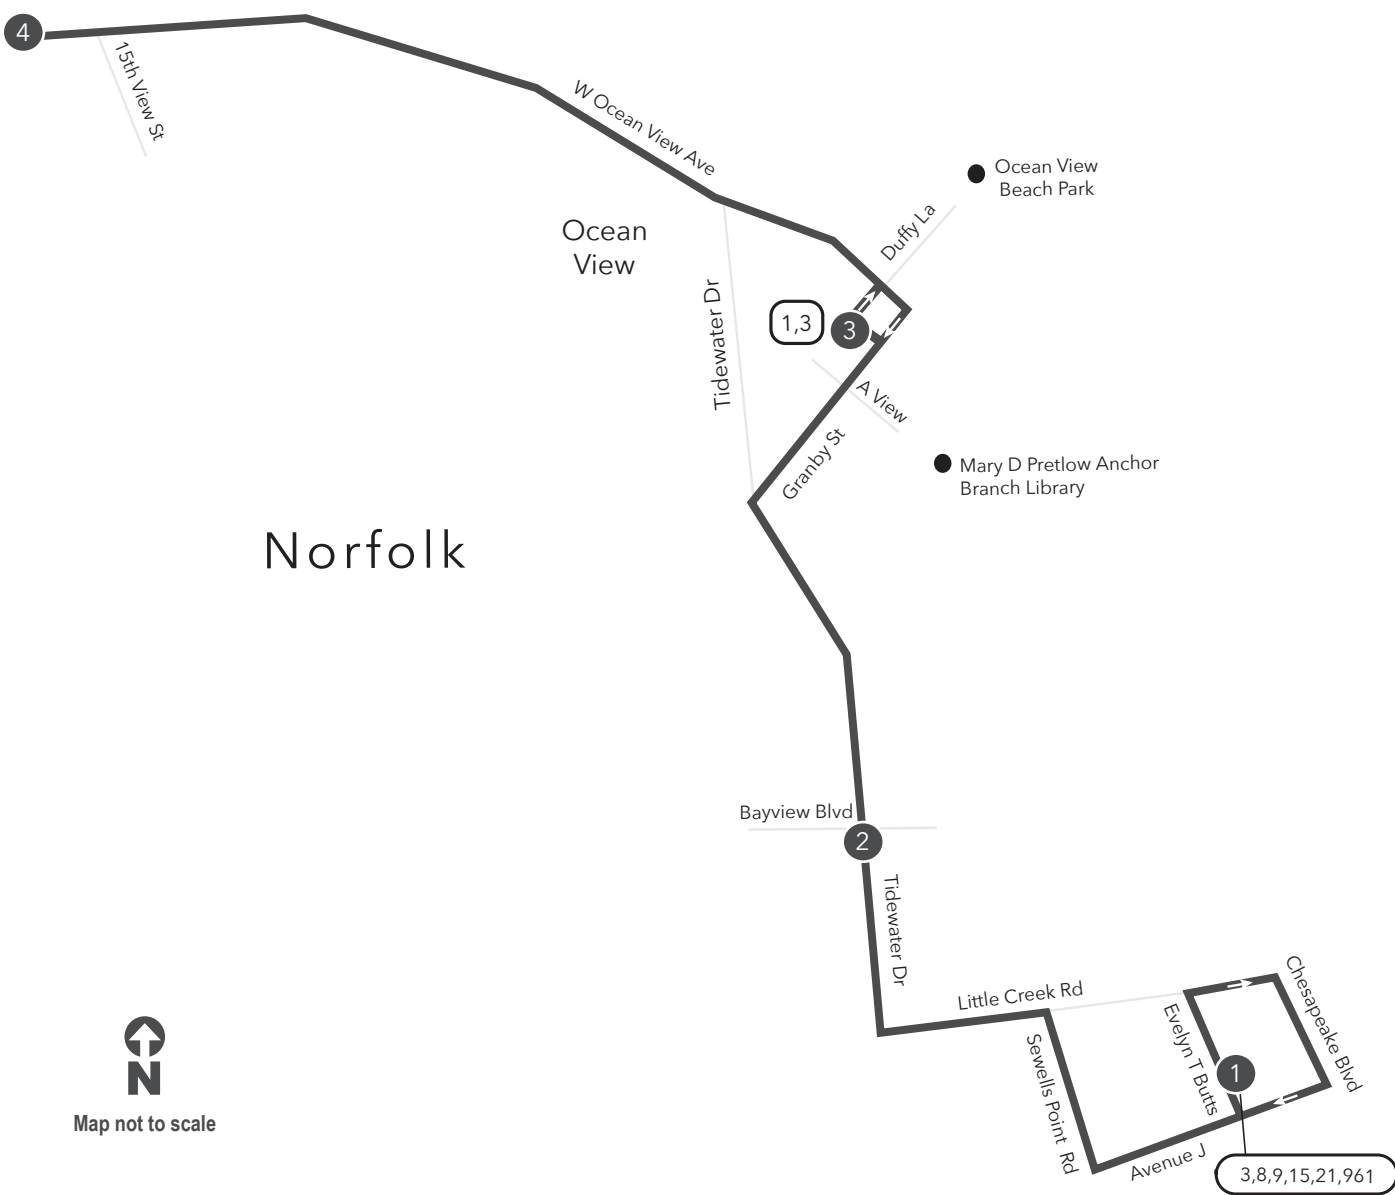

Route 005 Evelyn T Butts / Willoughby

Legend

- Weekday & Saturday
- Streets
- 1 Time Point
- 1 Connecting Bus Routes
- Point of Interest

w - Weekday Only
PM times are shaded & in bold.

WEEKDAY - SATURDAY: From Evelyn T Butts to Willoughby				WEEKDAY - SATURDAY: From Willoughby to Evelyn T Butts			
---	--	--	--	---	--	--	--

1	2	3	4	4	3	2	1
Little Creek Rd Evelyn T Butts Ave	Tidewater Dr Bayview Blvd	Ocean View Ave Granby St	Willoughby	Willoughby	Ocean View Ave Granby St	Tidewater Dr Bayview Blvd	Little Creek Rd Evelyn T Butts Ave
7:53	8:02	8:06	8:14	6:30w	6:40w	6:46w	6:53w
8:53	9:02	9:06	9:14	7:17	7:27	7:33	7:40
9:53	10:03	10:08	10:16	8:17	8:27	8:33	8:40
10:53	11:03	11:08	11:16	9:17	9:28	9:34	9:42
11:53	12:03	12:08	12:16	10:17	10:28	10:34	10:42
12:53	1:03	1:08	1:16	11:17	11:28	11:34	11:42
1:53	2:03	2:08	2:16	12:17	12:28	12:34	12:42
2:53	3:03	3:07	3:15	1:17	1:28	1:34	1:42
3:53	4:05	4:09	4:17	2:17	2:28	2:34	2:42
4:53	5:05	5:09	5:17	3:17	3:27	3:33	3:41
5:48	6:00	6:04	6:12	4:17	4:27	4:33	4:41
				5:17	5:27	5:33	5:41

Route 005

Evelyn T. Butts / Willoughby

Effective: .05.09.21